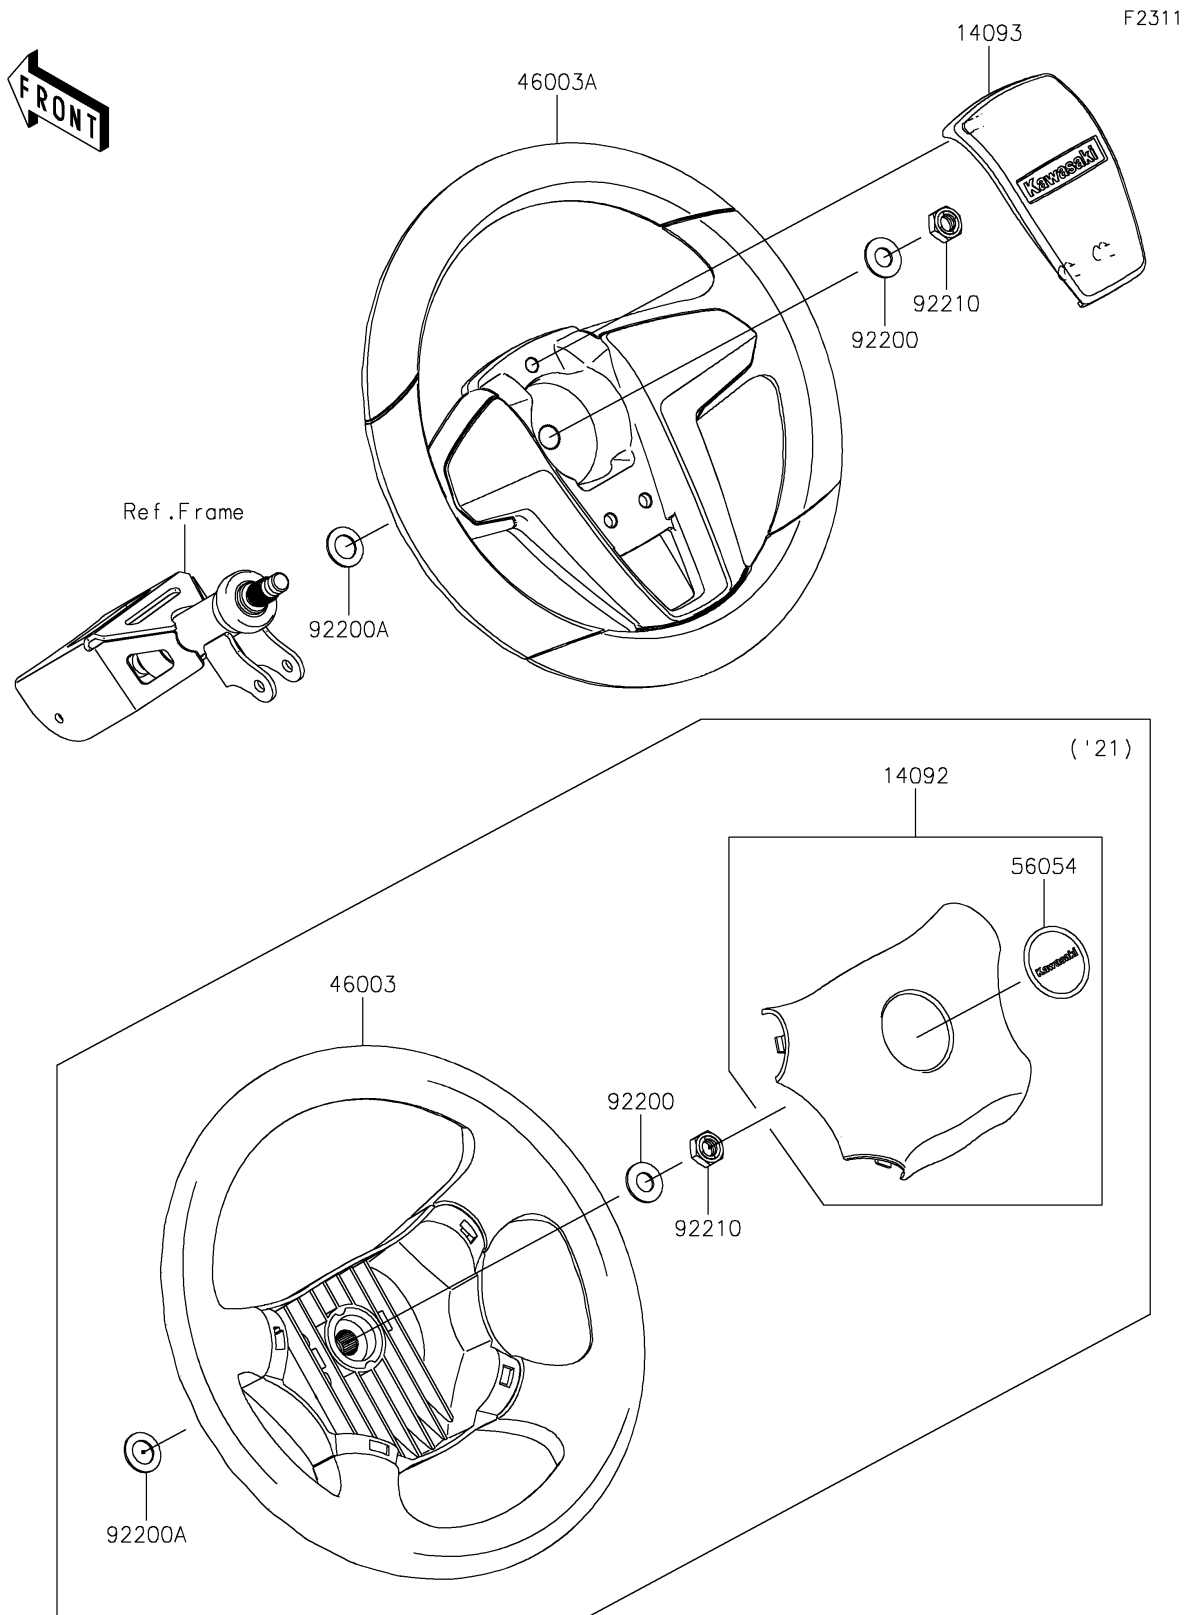

2022 MULE SX™ 4x4 FI

PARTS DIAGRAM

Steering Wheel

2022 MULE SX™ 4x4 FI

PARTS LIST

Steering Wheel

ITEM NAME

PART NUMBER

QUANTITY
