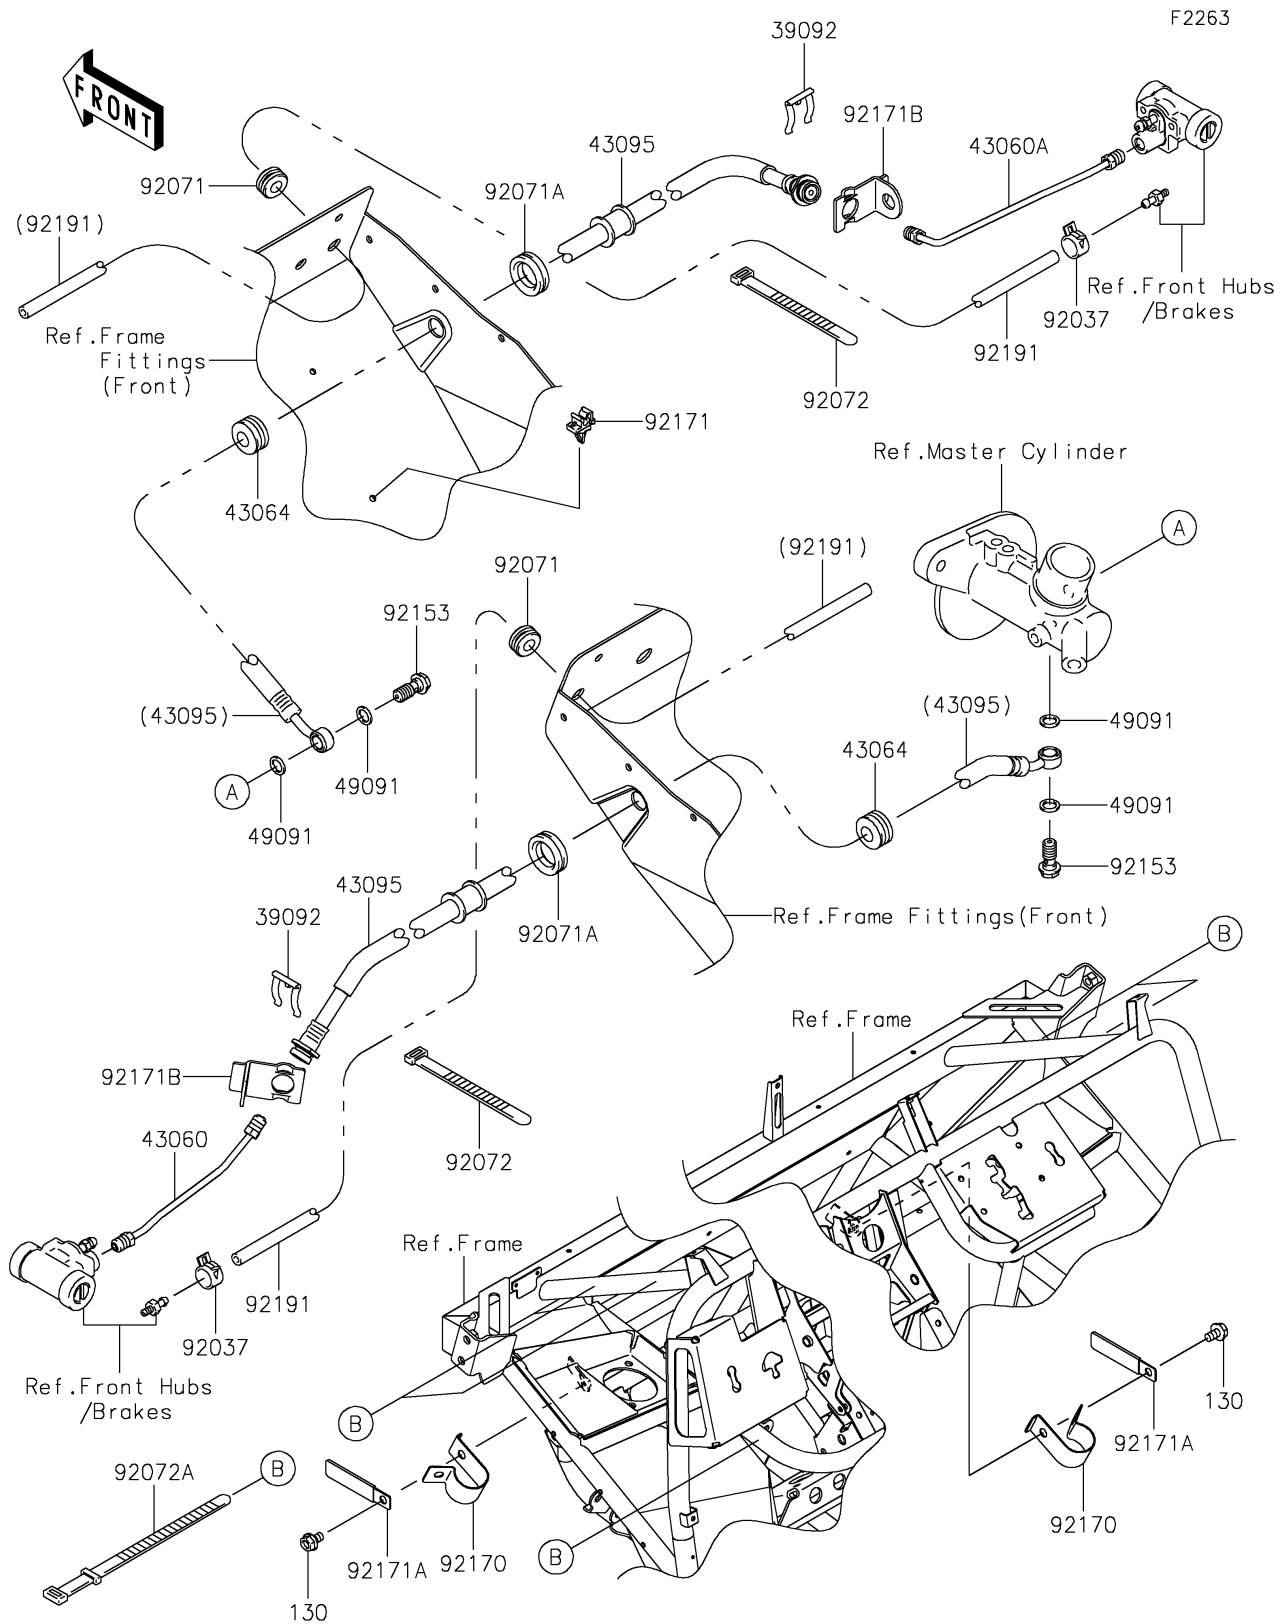

2022 MULE SX™ 4x4 FI

PARTS DIAGRAM

Front Brake Piping

2022 MULE SX™ 4x4 FI

PARTS LIST

Front Brake Piping

ITEM NAME

PART NUMBER

QUANTITY
