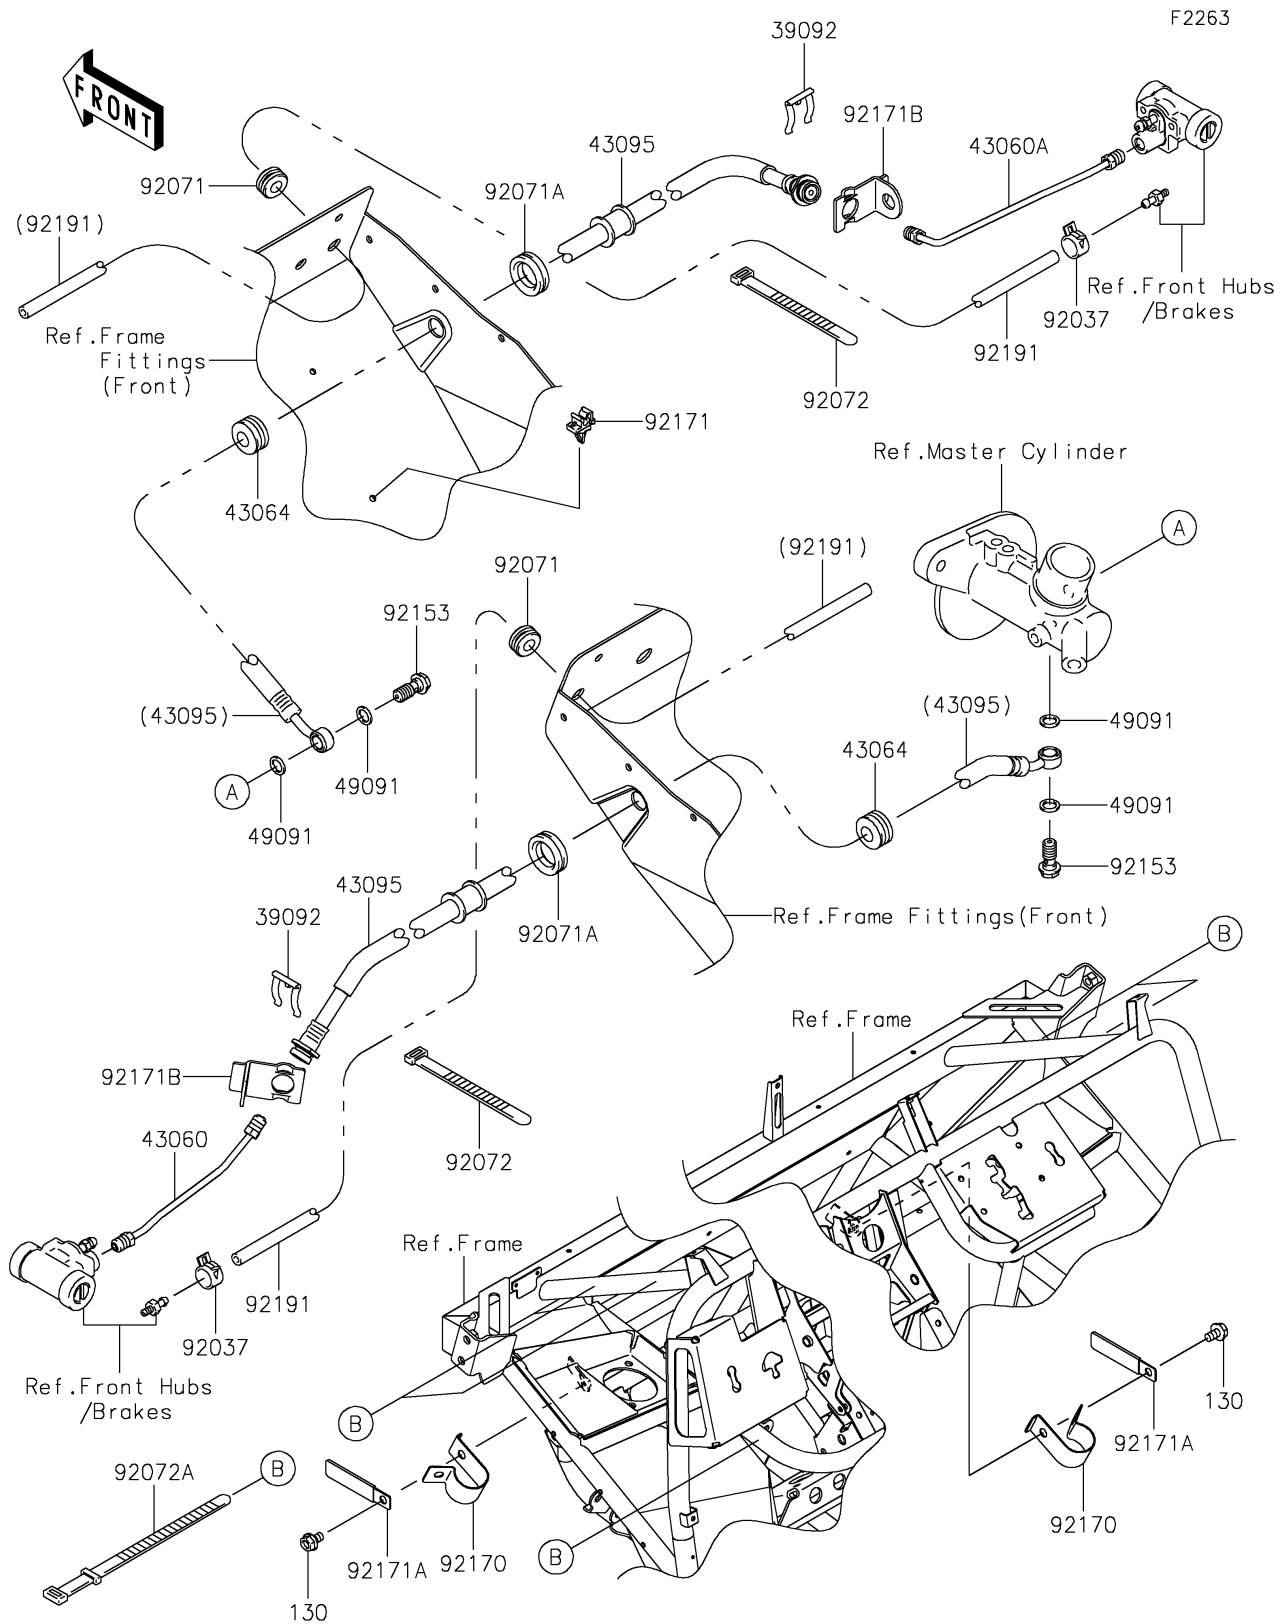

2021 MULE SX™ 4x4 FI

PARTS DIAGRAM

Front Brake Piping

2021 MULE SX™ 4x4 FI

PARTS LIST

Front Brake Piping

ITEM NAME

PART NUMBER

QUANTITY
