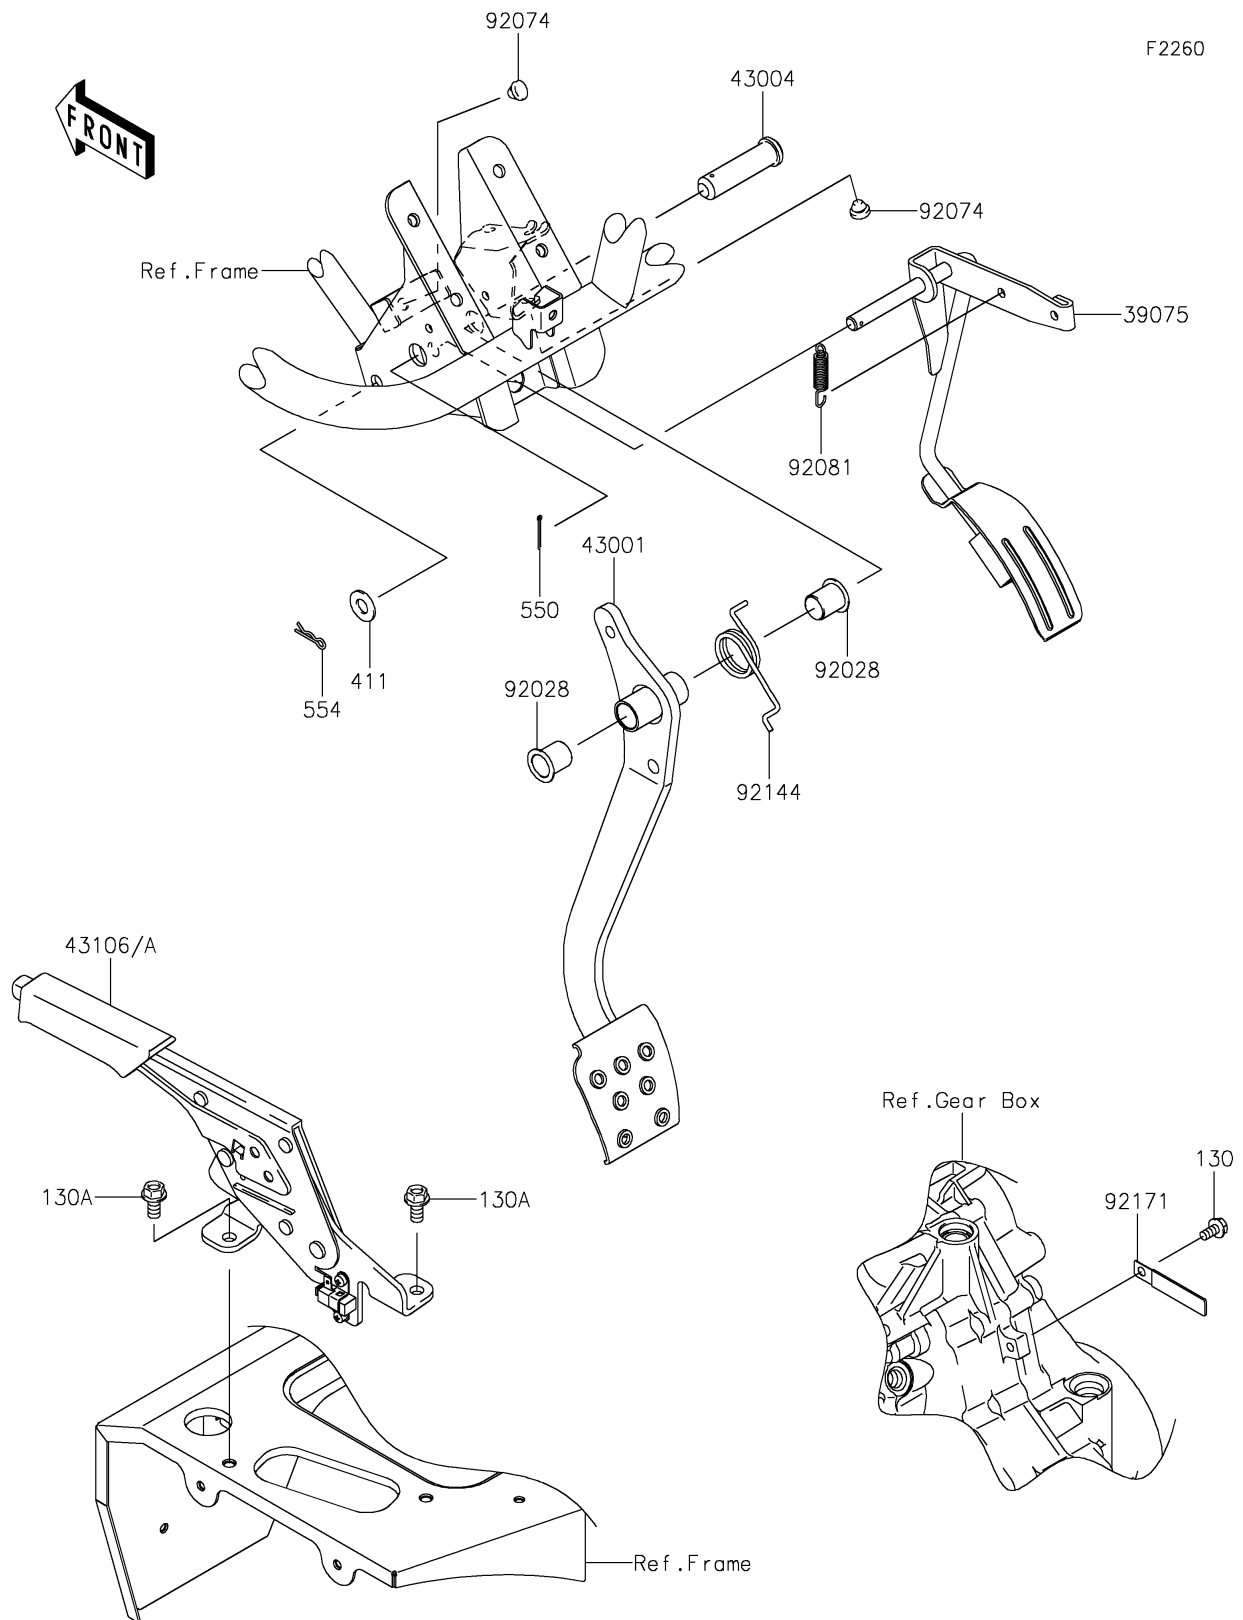

2022 MULE SX™ 4x4 FI

PARTS DIAGRAM

Brake Pedal/Throttle Lever

2022 MULE SX™ 4x4 FI

PARTS LIST

Brake Pedal/Throttle Lever

ITEM NAME

PART NUMBER

QUANTITY
