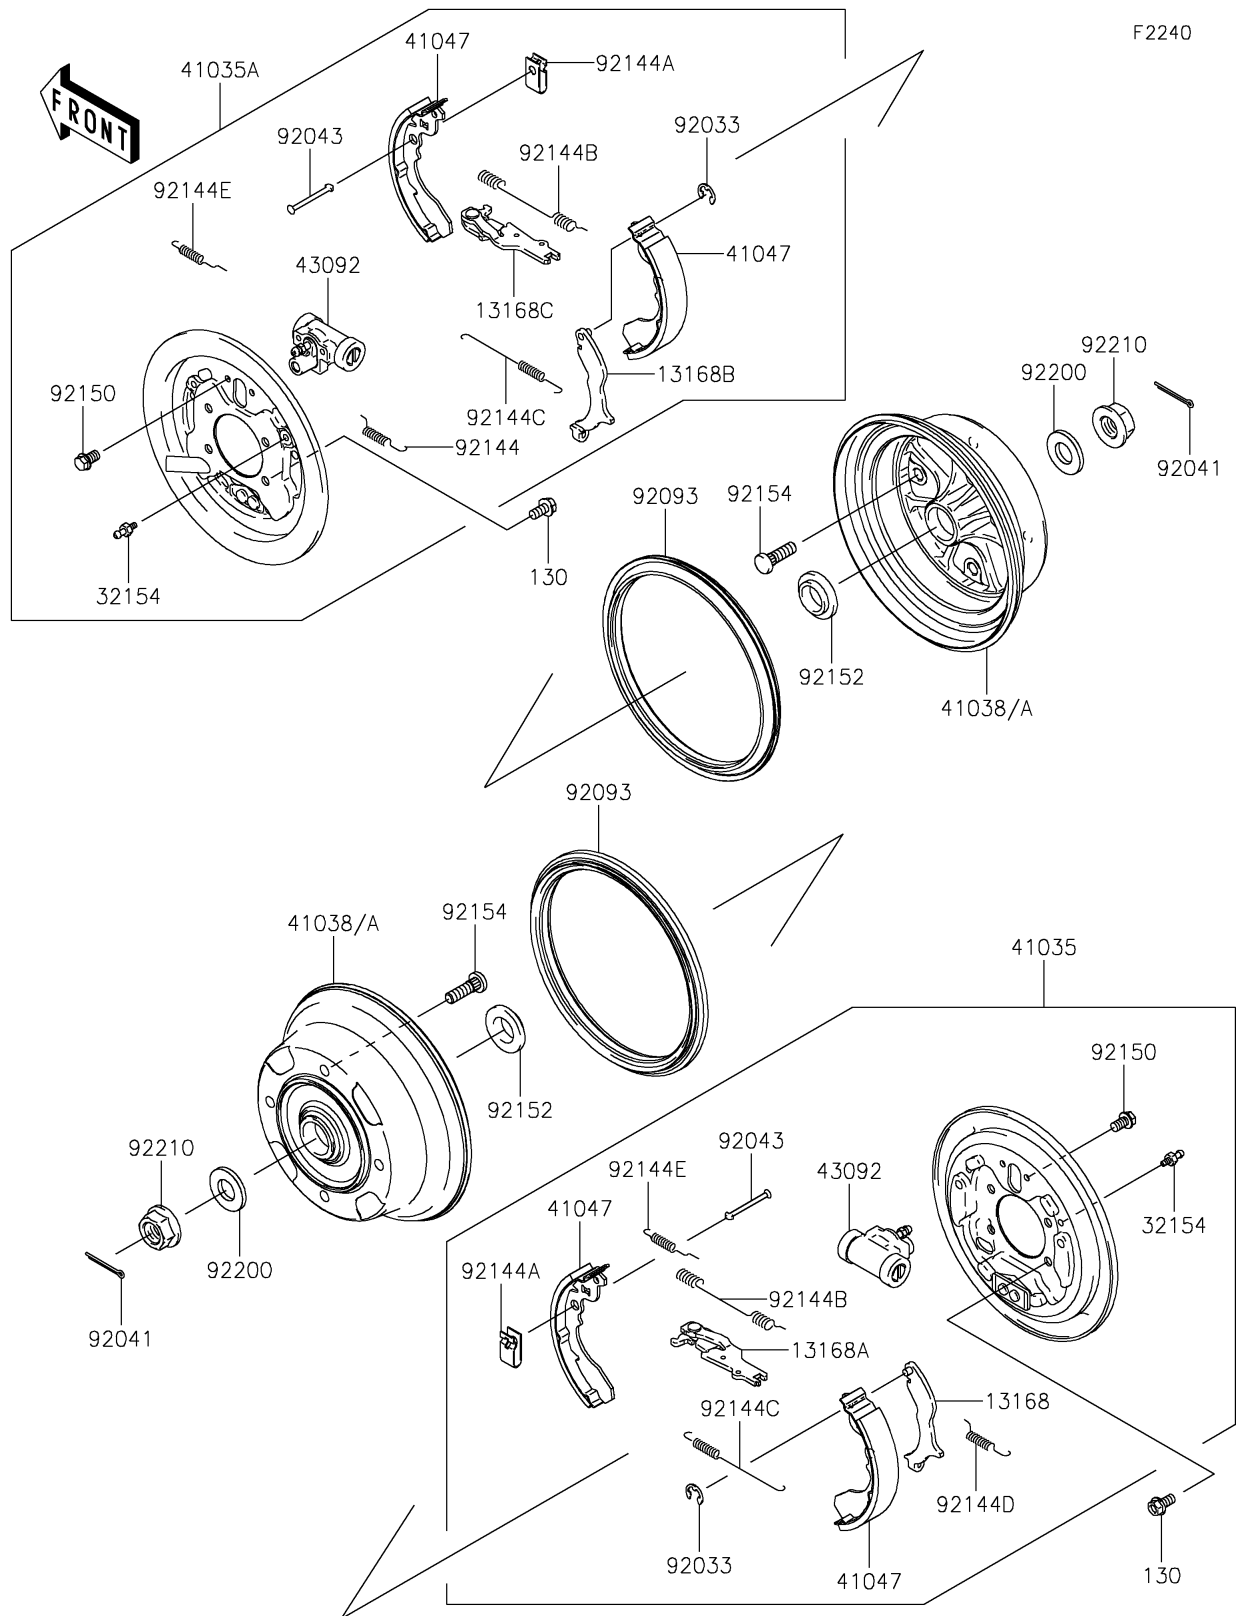

2021 MULE SX™ 4x4 FI

PARTS DIAGRAM

Rear Hubs/Brakes

2021 MULE SX™ 4x4 FI

PARTS LIST

Rear Hubs/Brakes

ITEM NAME

PART NUMBER

QUANTITY
