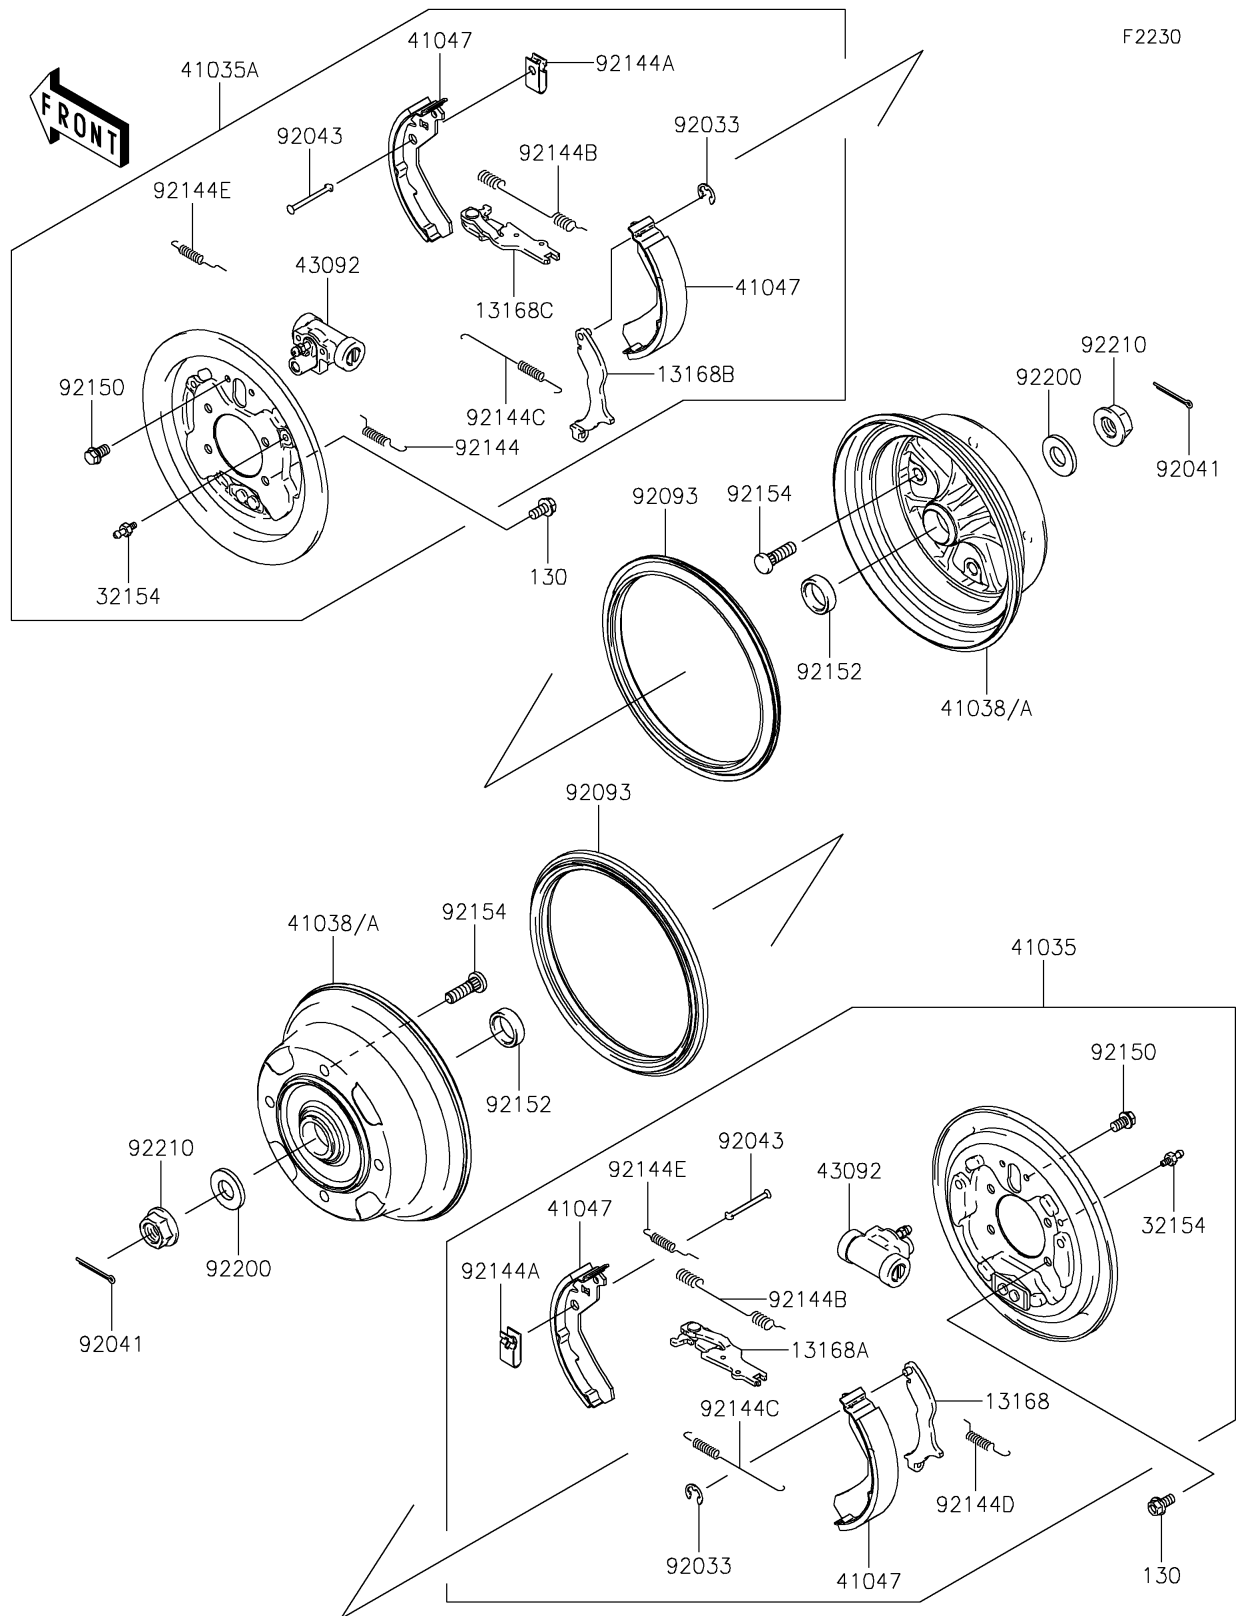

2021 MULE SX™ 4x4 FI

PARTS DIAGRAM

Front Hubs/Brakes

2021 MULE SX™ 4x4 FI

PARTS LIST

Front Hubs/Brakes

ITEM NAME

PART NUMBER

QUANTITY
