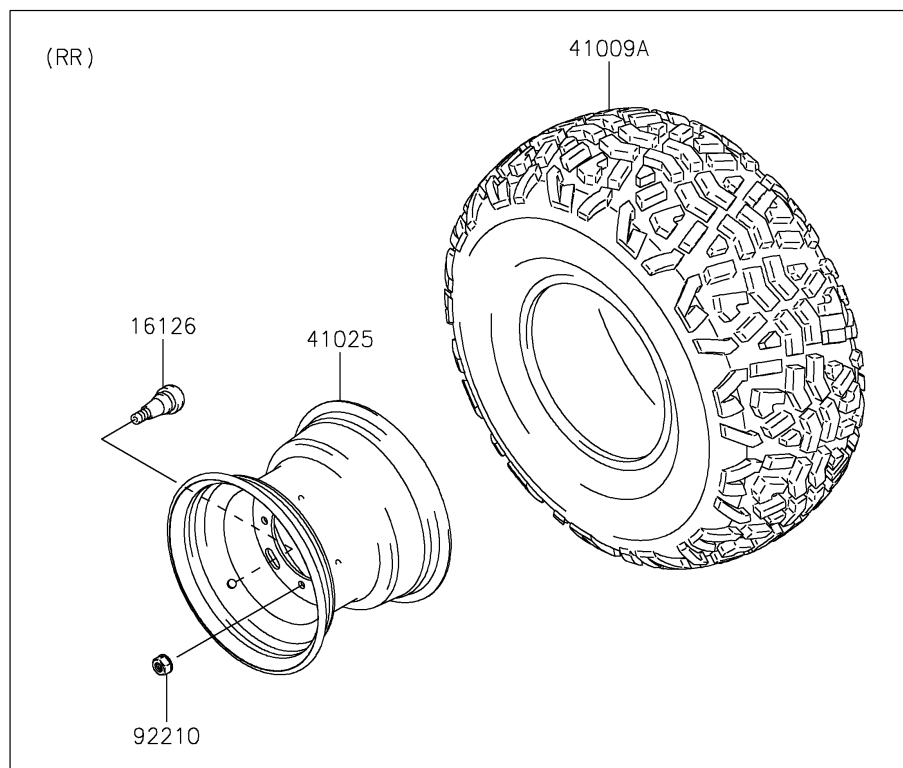

2021 MULE SX™ 4x4 FI

PARTS DIAGRAM

Wheels/Tires

F2210

2021 MULE SX™ 4x4 FI

PARTS LIST

Wheels/Tires

ITEM NAME

PART NUMBER

QUANTITY
