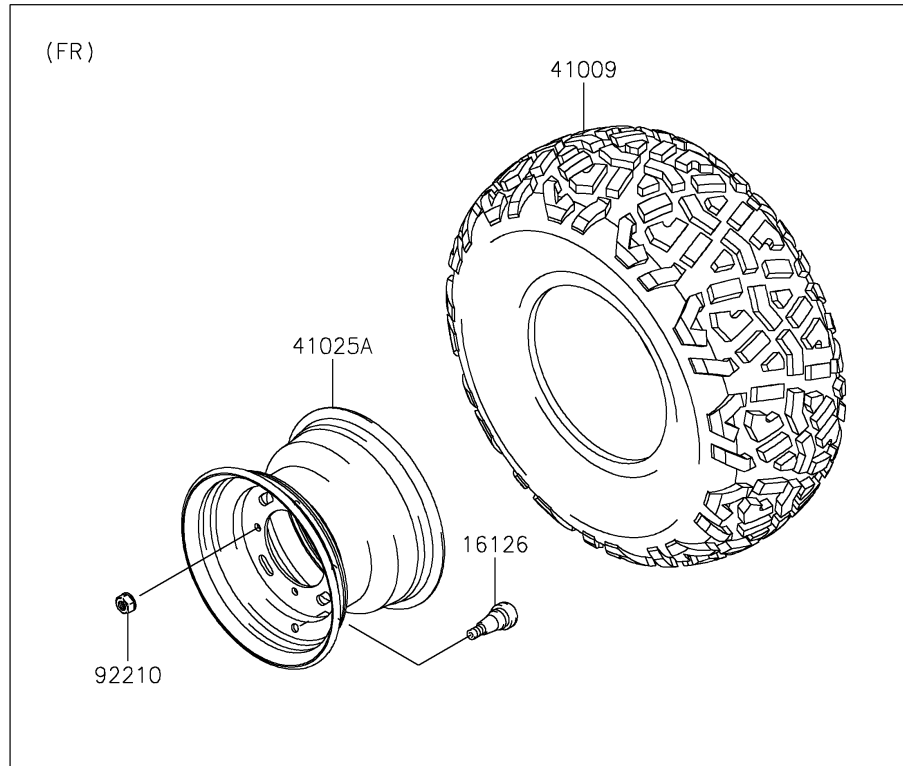

2021 MULE SX™ 4x4 FI

PARTS DIAGRAM

Wheels/Tires

F2210

2021 MULE SX™ 4x4 FI

PARTS LIST

Wheels/Tires

ITEM NAME

PART NUMBER

QUANTITY
