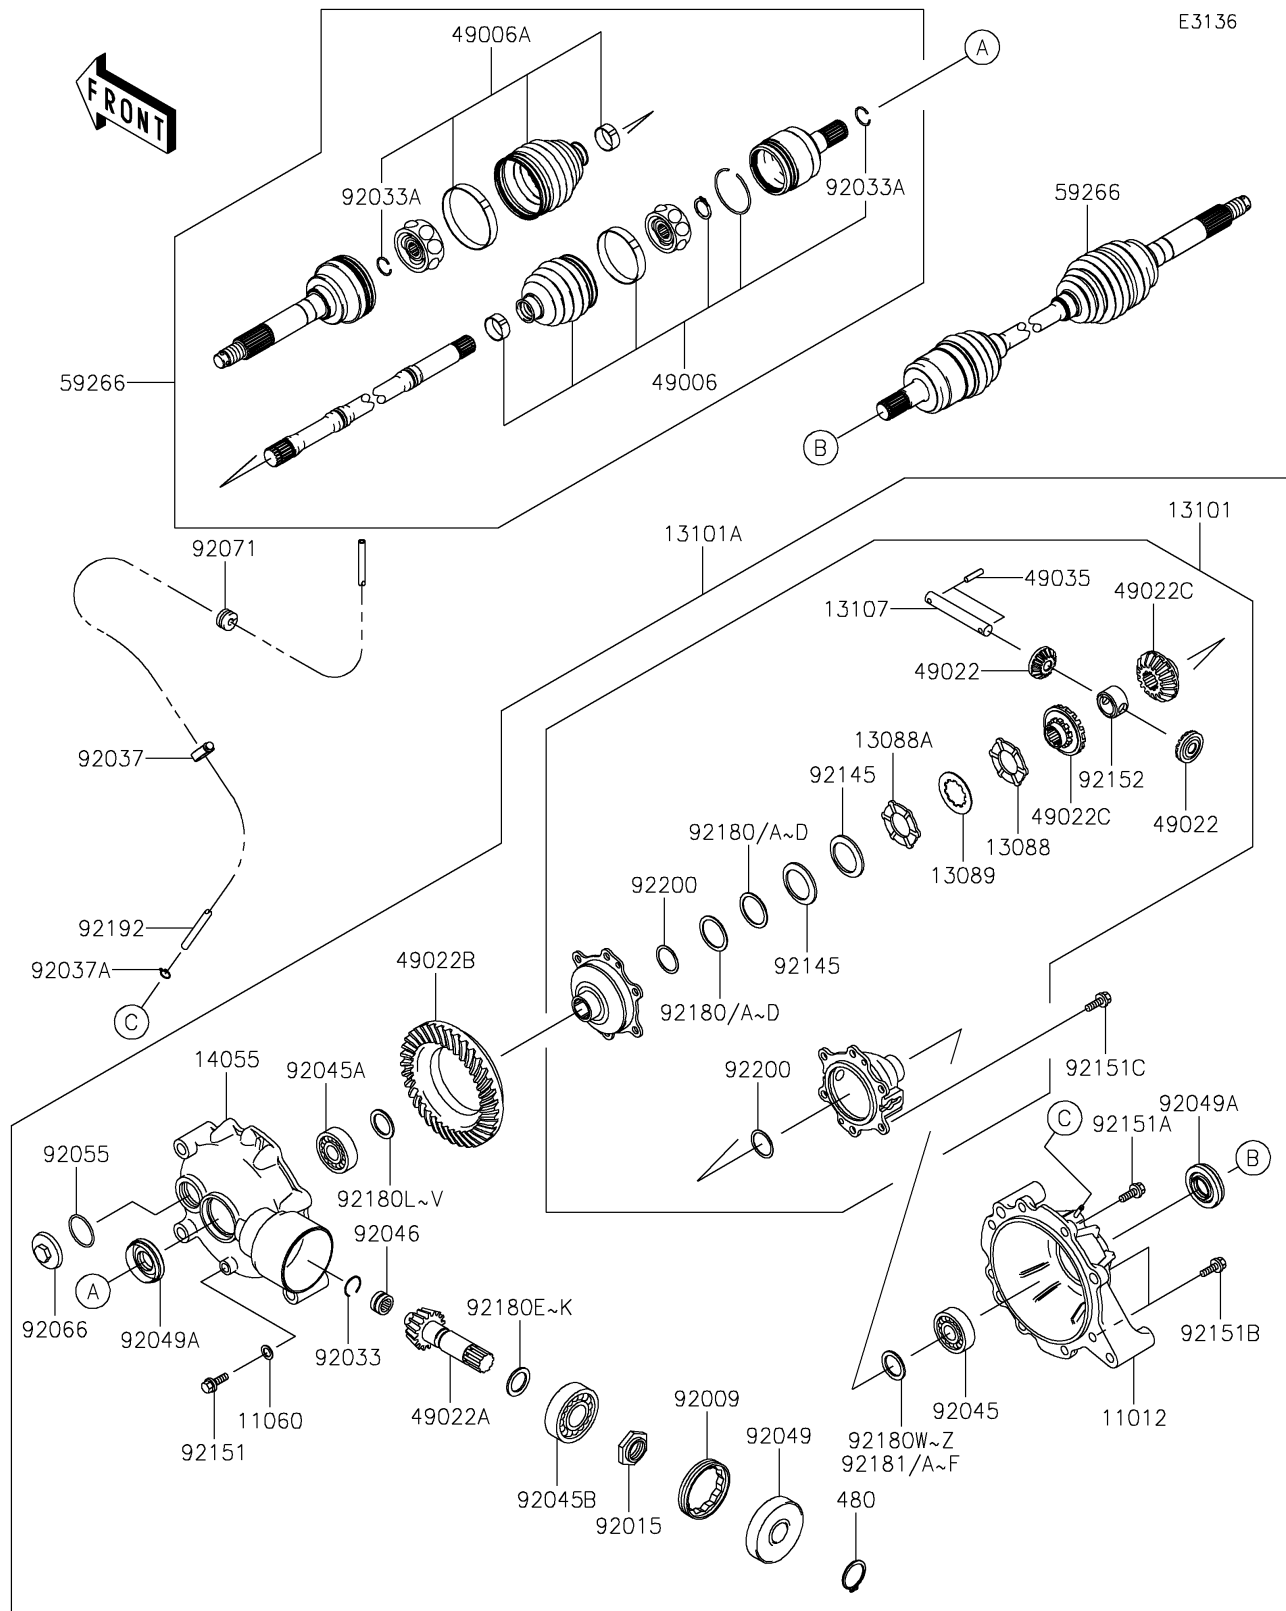

2021 MULE SX™ 4x4 FI

PARTS DIAGRAM

Drive Shaft-Front

2021 MULE SX™ 4x4 FI

PARTS LIST

Drive Shaft-Front

ITEM NAME

PART NUMBER

QUANTITY
