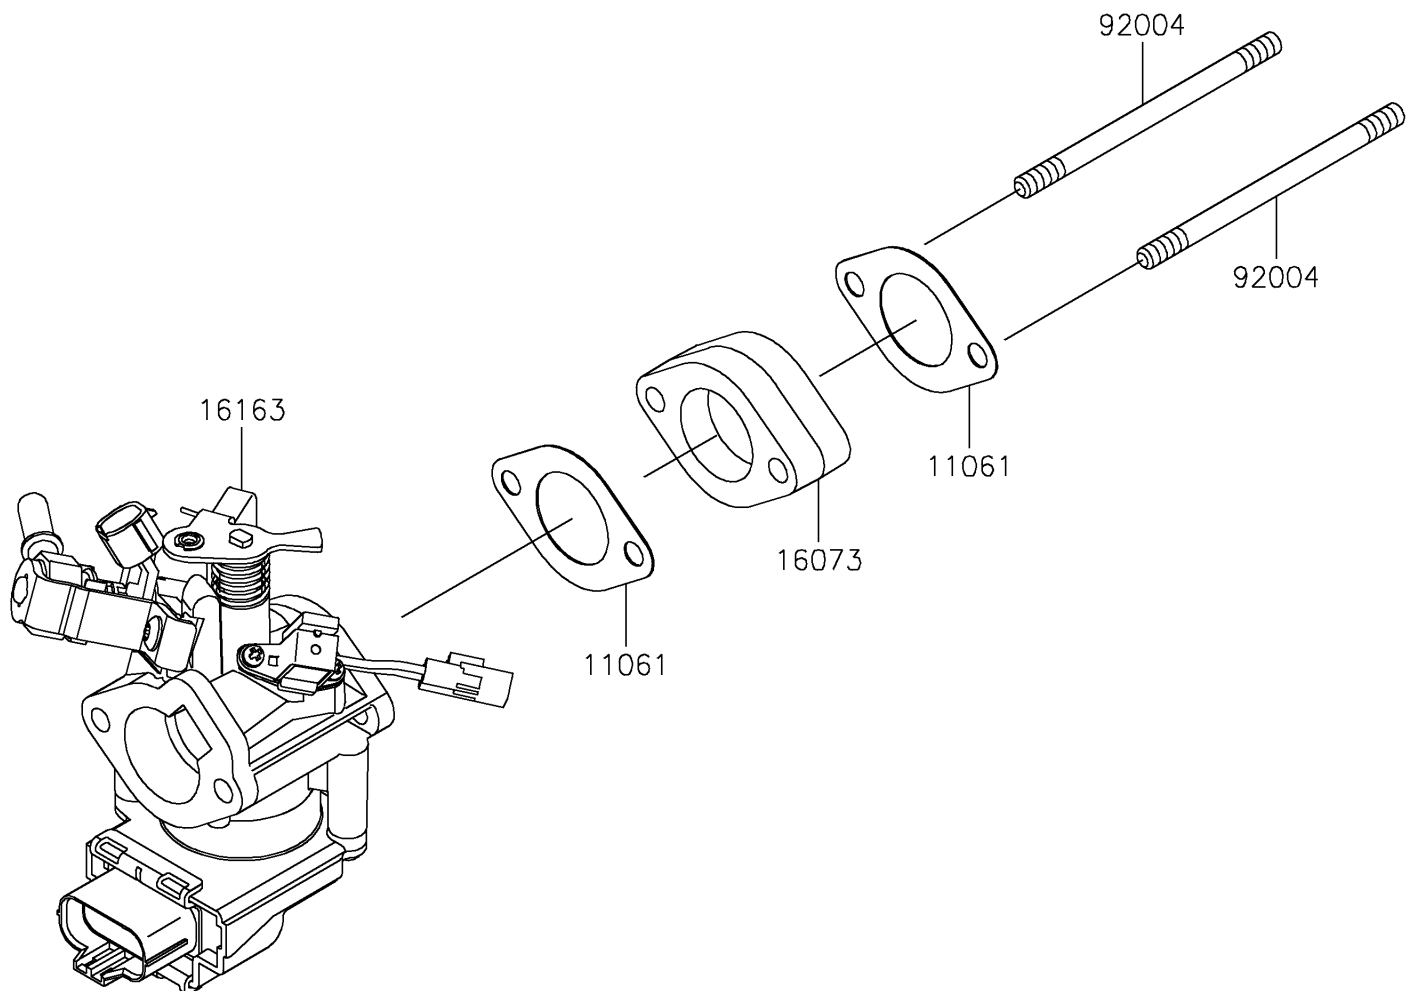

2021 MULE SX™ 4x4 FI

PARTS DIAGRAM

Throttle

E1510

2021 MULE SX™ 4x4 FI

PARTS LIST

Throttle

ITEM NAME

PART NUMBER

QUANTITY
