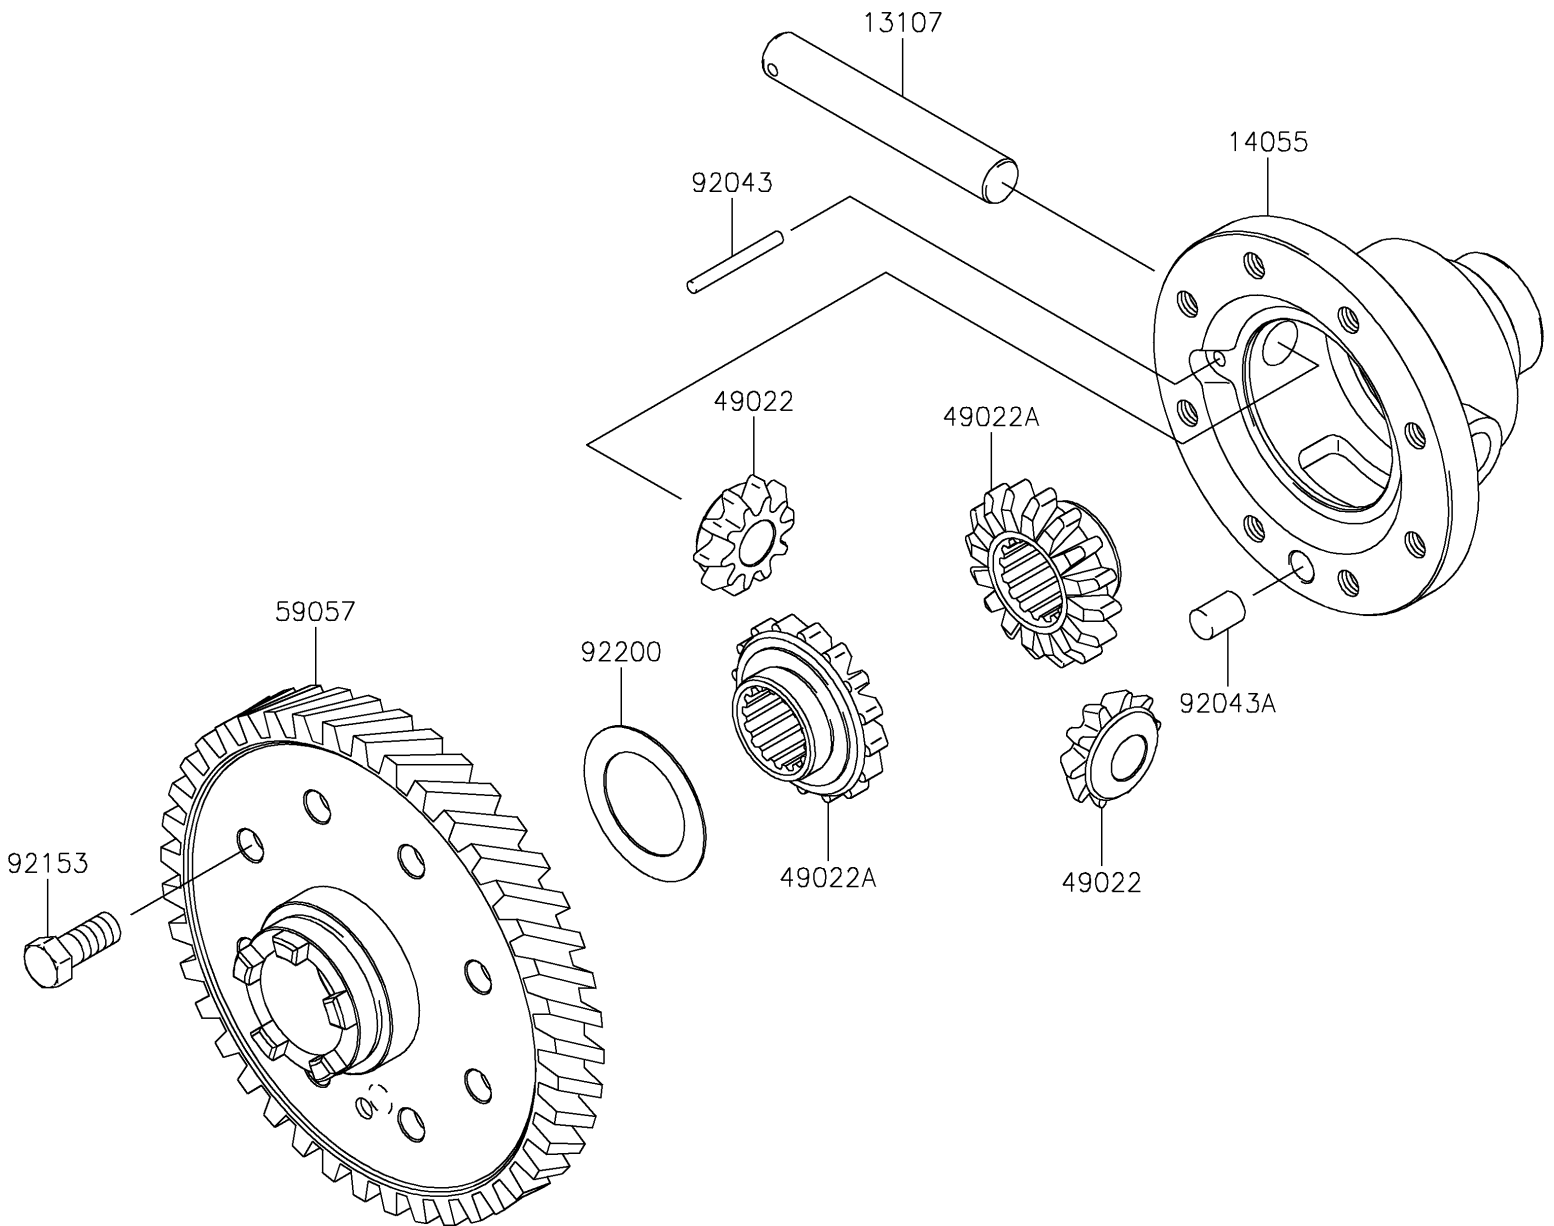

2021 MULE SX™ 4x4 FI

PARTS DIAGRAM

Differential

E1451

2021 MULE SX™ 4x4 FI

PARTS LIST

Differential

ITEM NAME

PART NUMBER

QUANTITY
