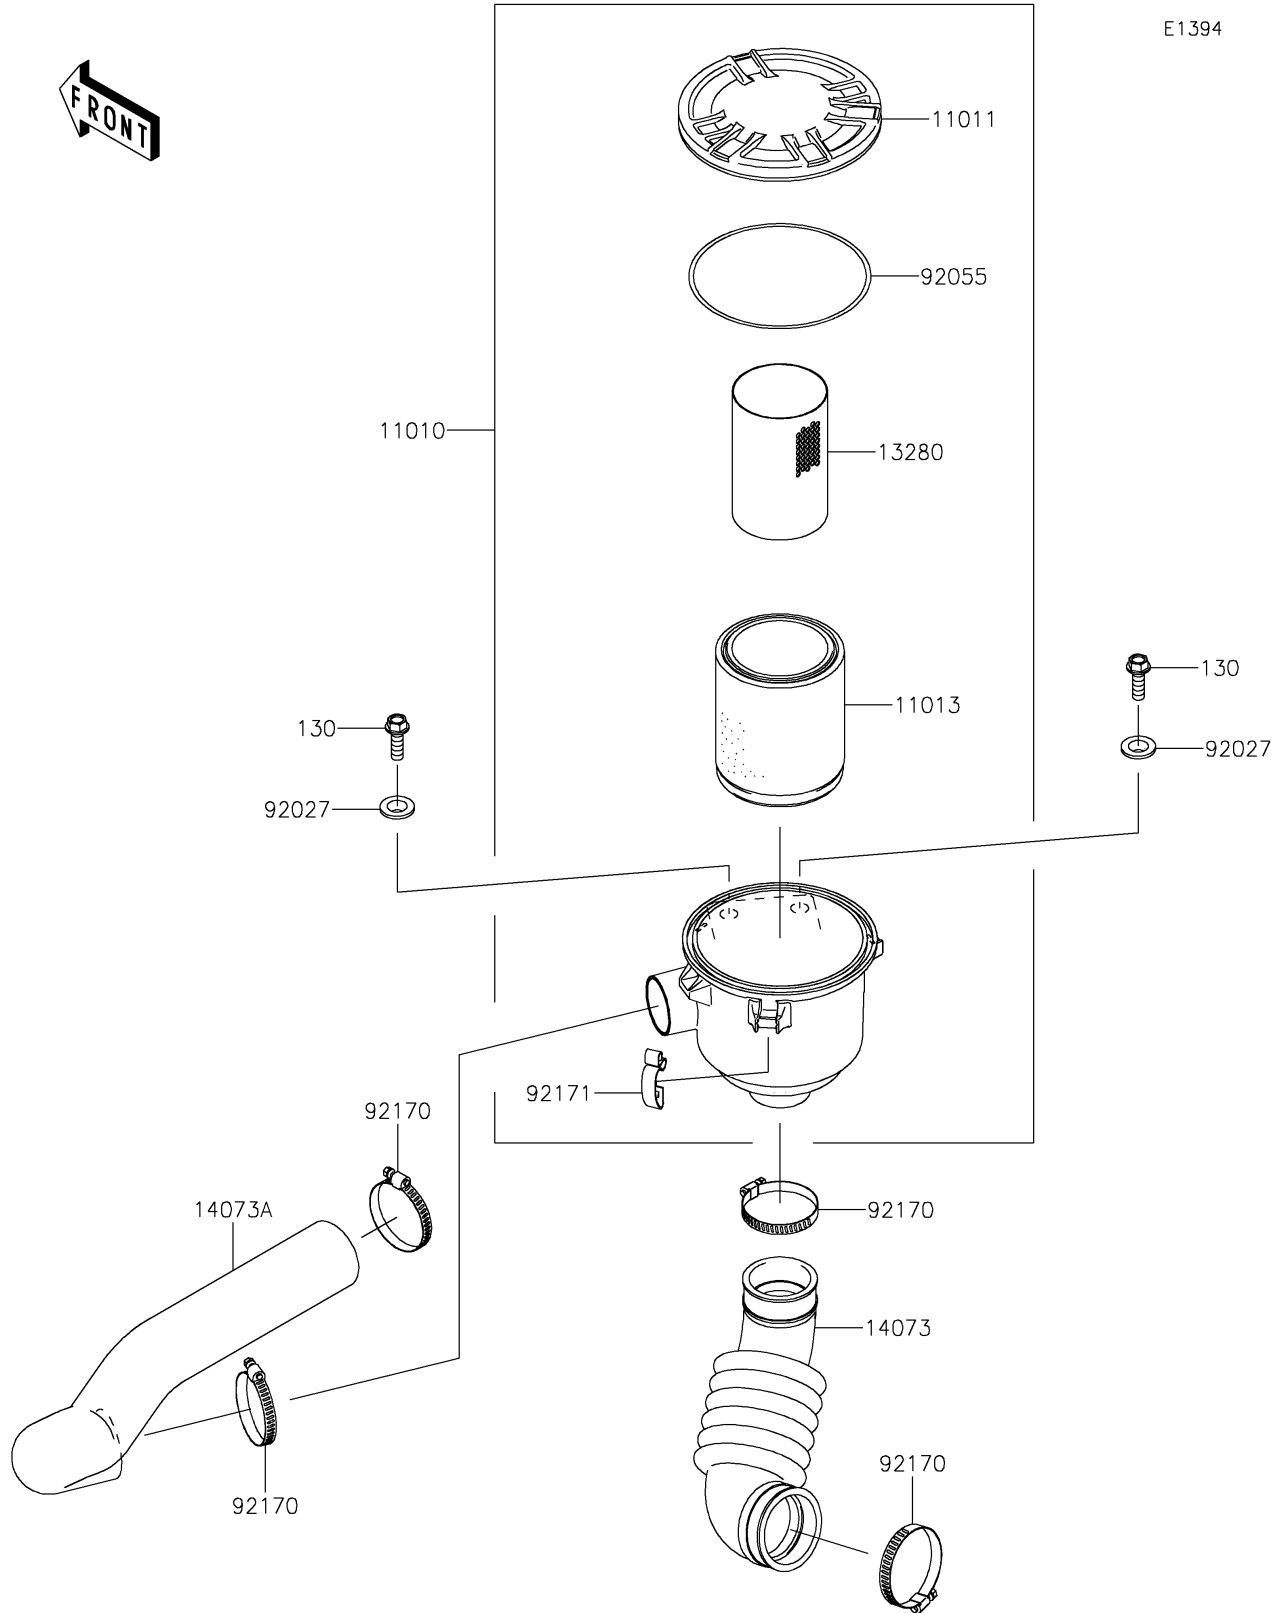

2021 MULE SX™ 4x4 FI

PARTS DIAGRAM

Air Cleaner-Belt Converter

2021 MULE SX™ 4x4 FI

PARTS LIST

Air Cleaner-Belt Converter

ITEM NAME

PART NUMBER

QUANTITY
