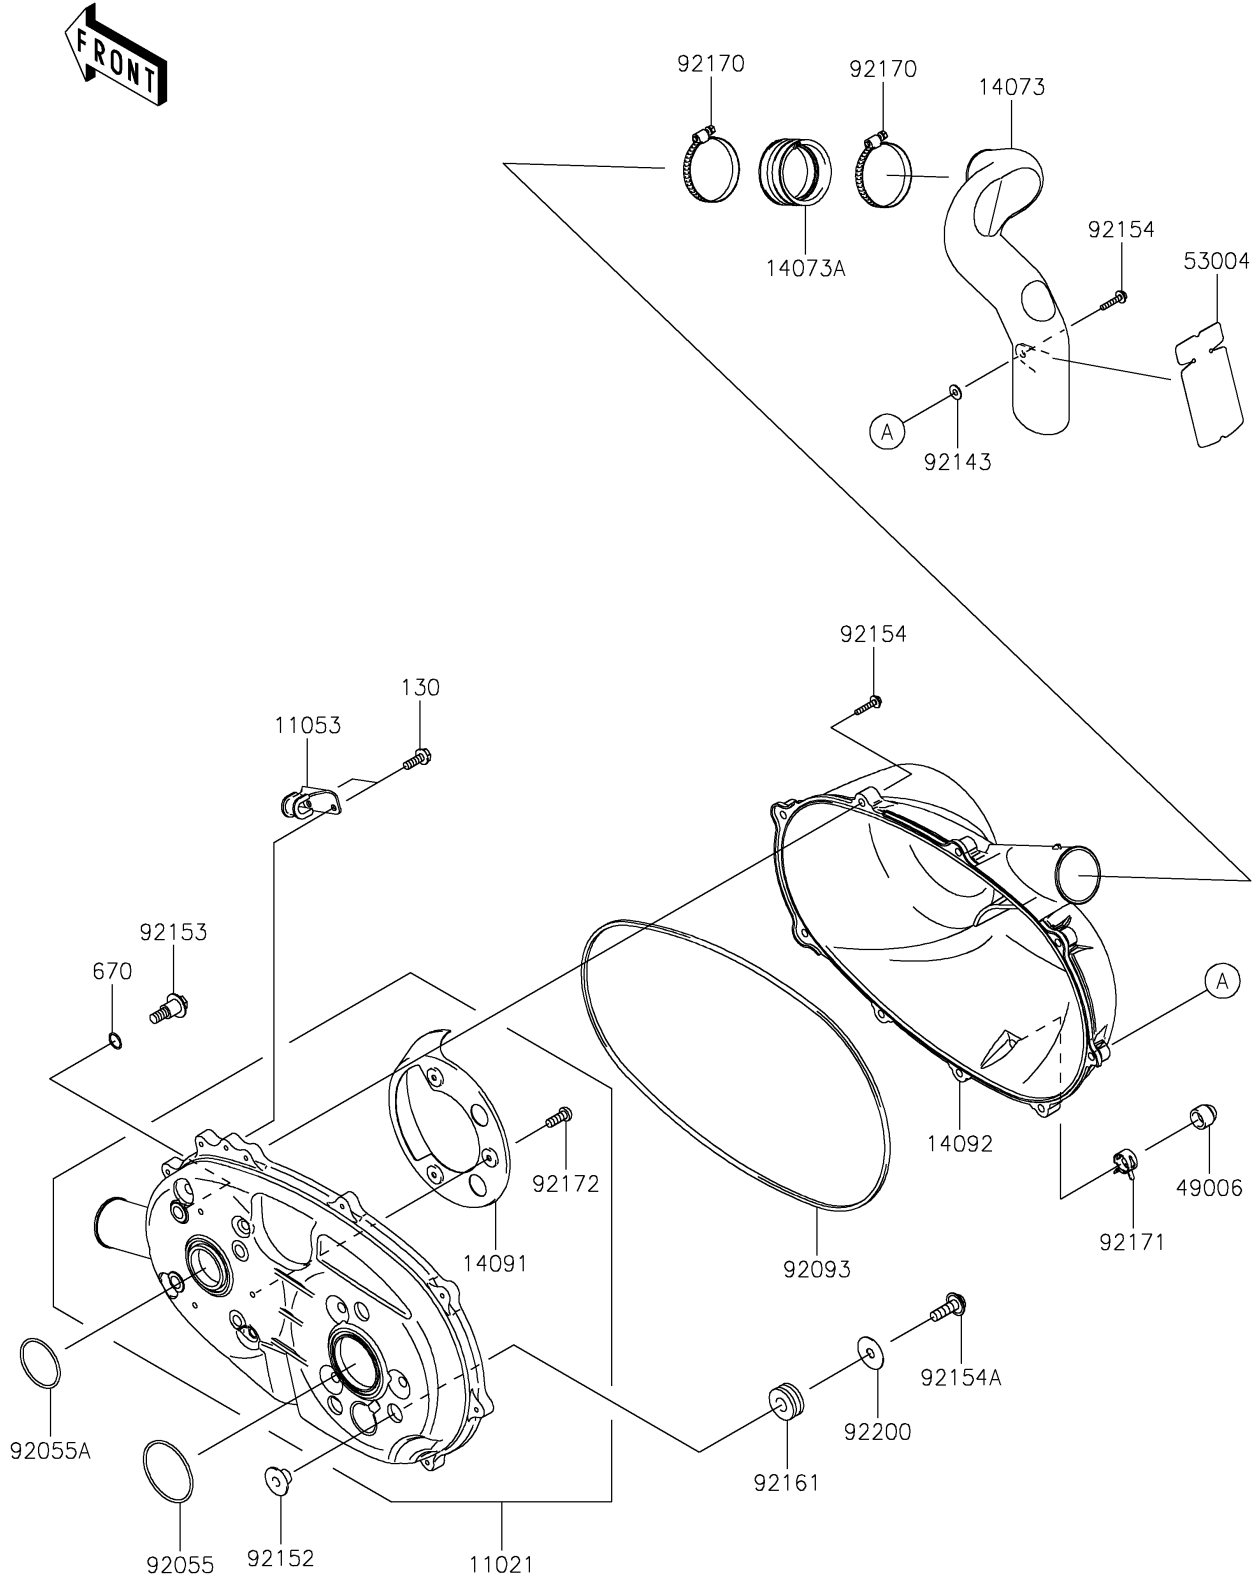

2022 MULE SX™ 4x4 FI

PARTS DIAGRAM

Converter Cover

E1393

2022 MULE SX™ 4x4 FI

PARTS LIST

Converter Cover

ITEM NAME

PART NUMBER

QUANTITY
