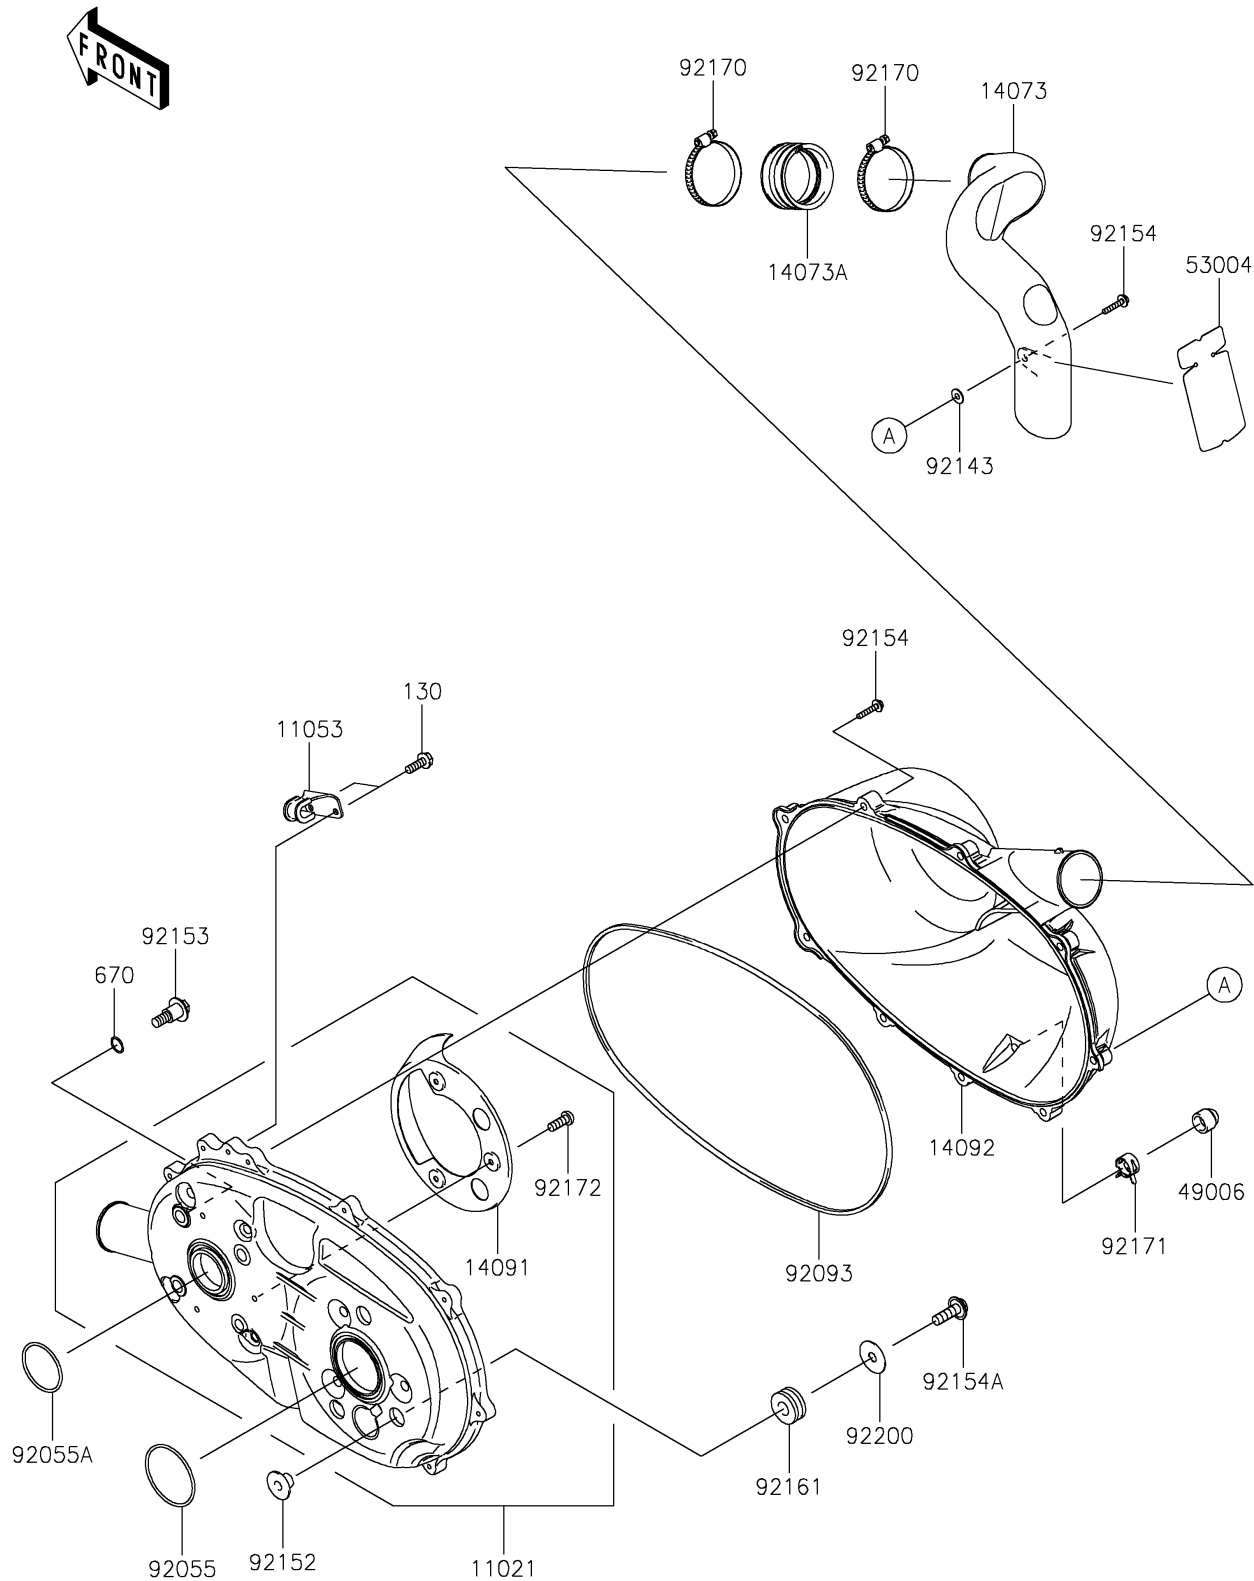

2021 MULE SX™ 4x4 FI

PARTS DIAGRAM

Converter Cover

E1393

2021 MULE SX™ 4x4 FI

PARTS LIST

Converter Cover

Kawasaki

Let the Good Times Roll®

ITEM NAME

PART NUMBER

QUANTITY
