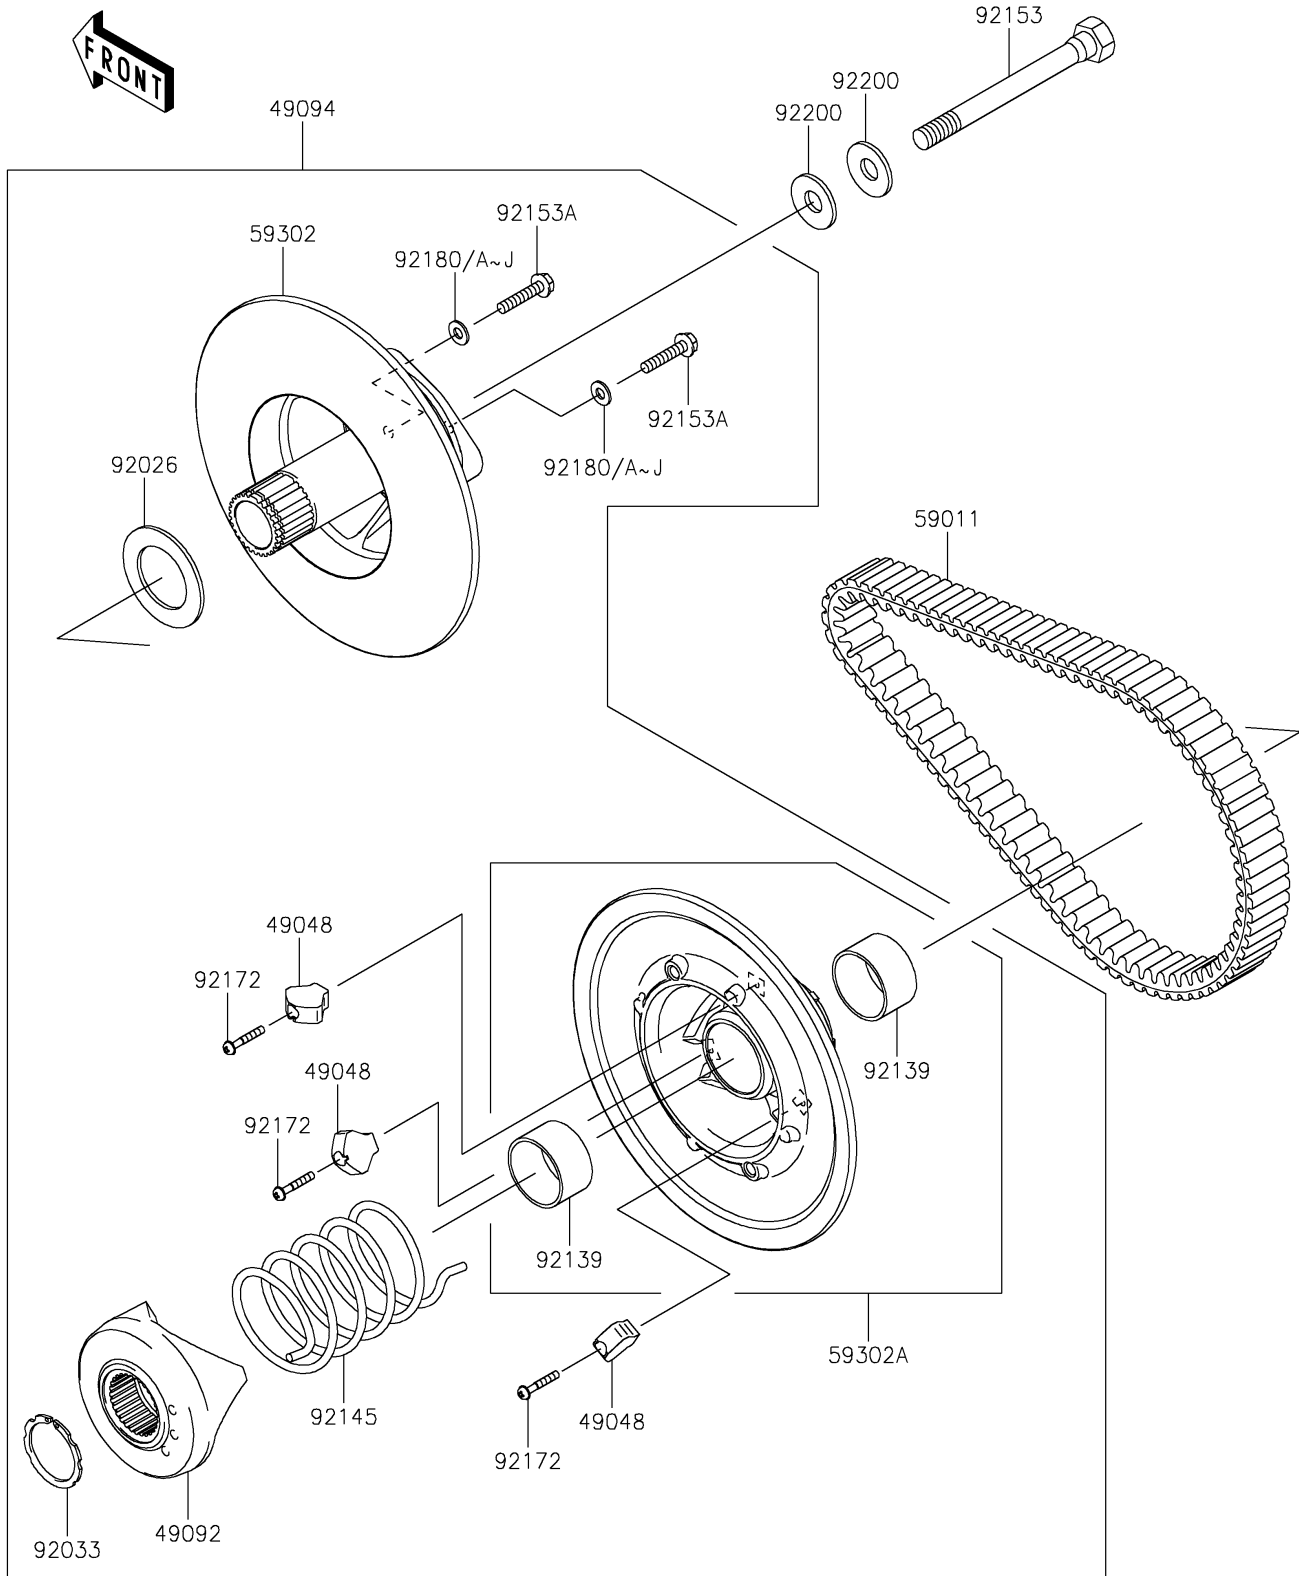

2021 MULE SX™ 4x4 FI

PARTS DIAGRAM

Driven Converter/Drive Belt

E1392

2021 MULE SX™ 4x4 FI

PARTS LIST

Driven Converter/Drive Belt

ITEM NAME

PART NUMBER

QUANTITY
