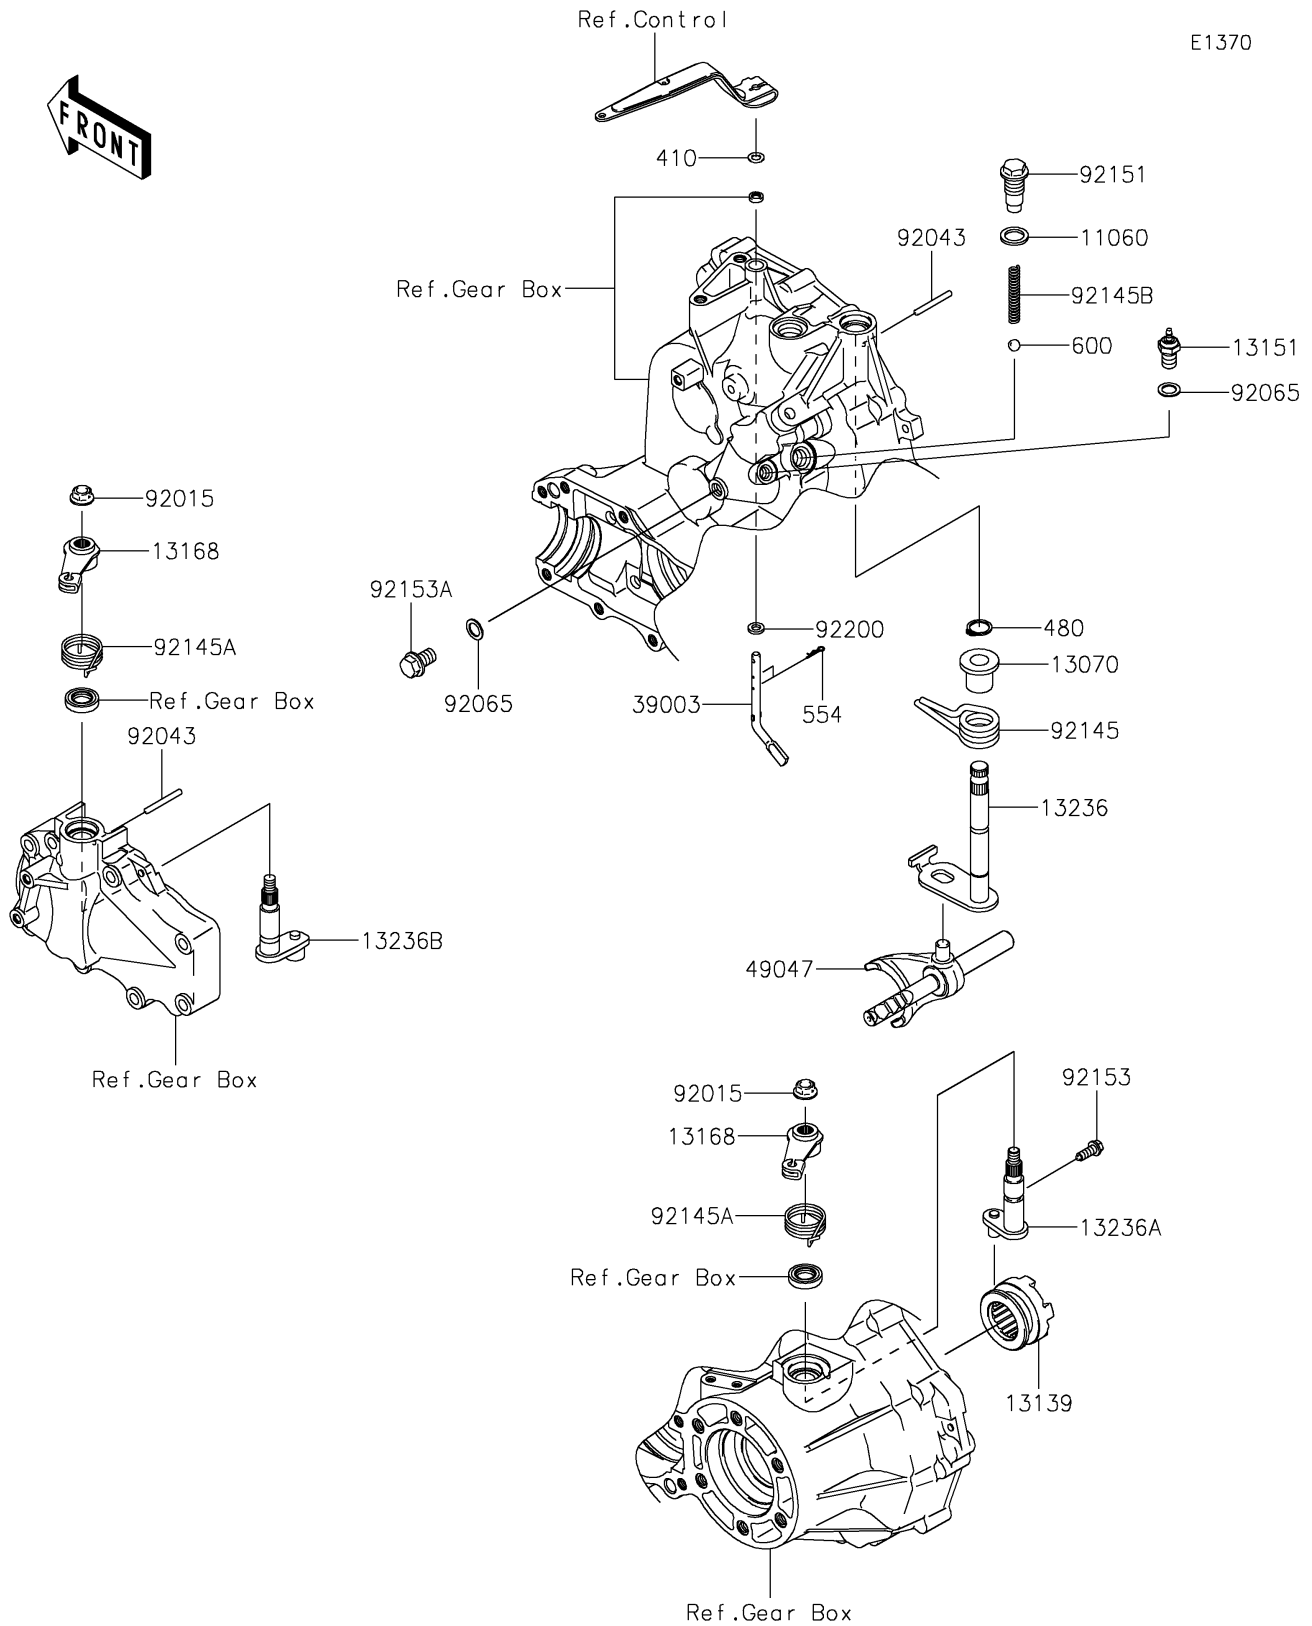

2021 MULE SX™ 4x4 FI

PARTS DIAGRAM

Gear Change Mechanism

2021 MULE SX™ 4x4 FI

Kawasaki

Let the Good Times Roll®

PARTS LIST

Gear Change Mechanism

ITEM NAME

PART NUMBER

QUANTITY
