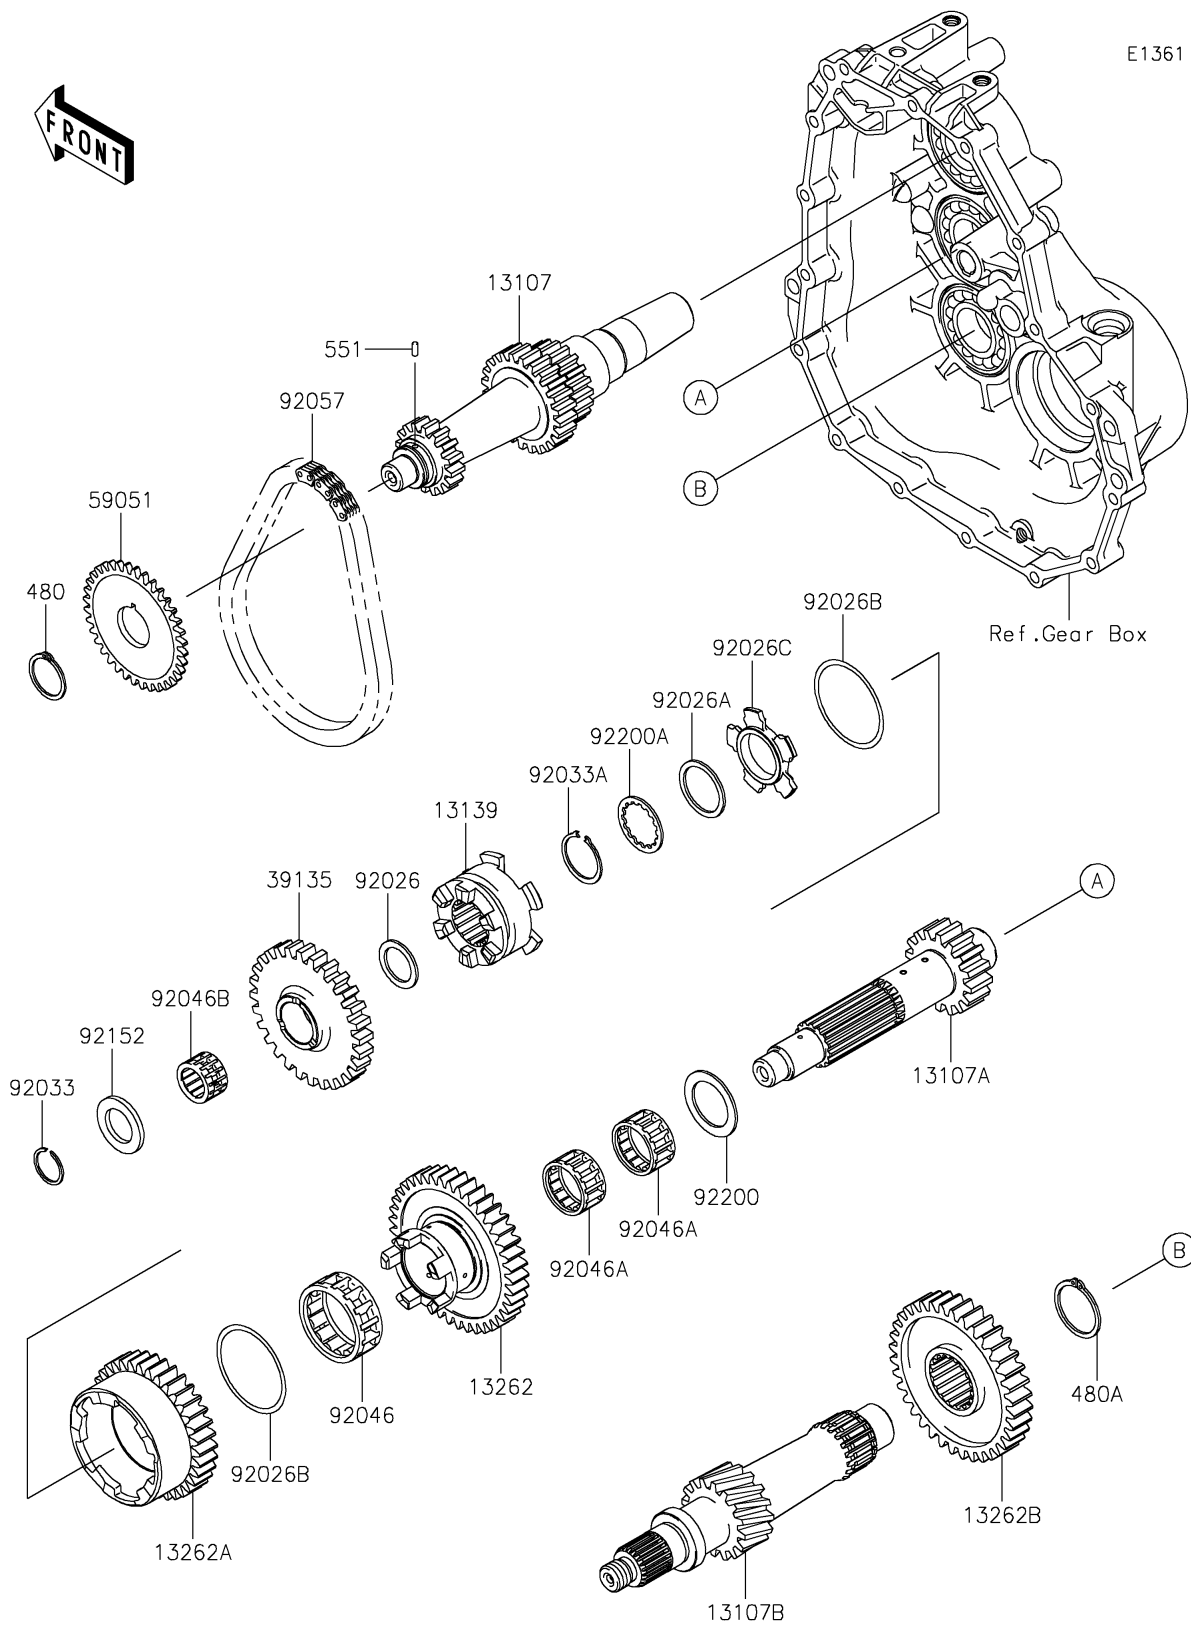

2022 MULE SX™ 4x4 FI

PARTS DIAGRAM

Transmission

2022 MULE SX™ 4x4 FI

PARTS LIST

Transmission

Kawasaki

Let the Good Times Roll®

ITEM NAME

PART NUMBER

QUANTITY
