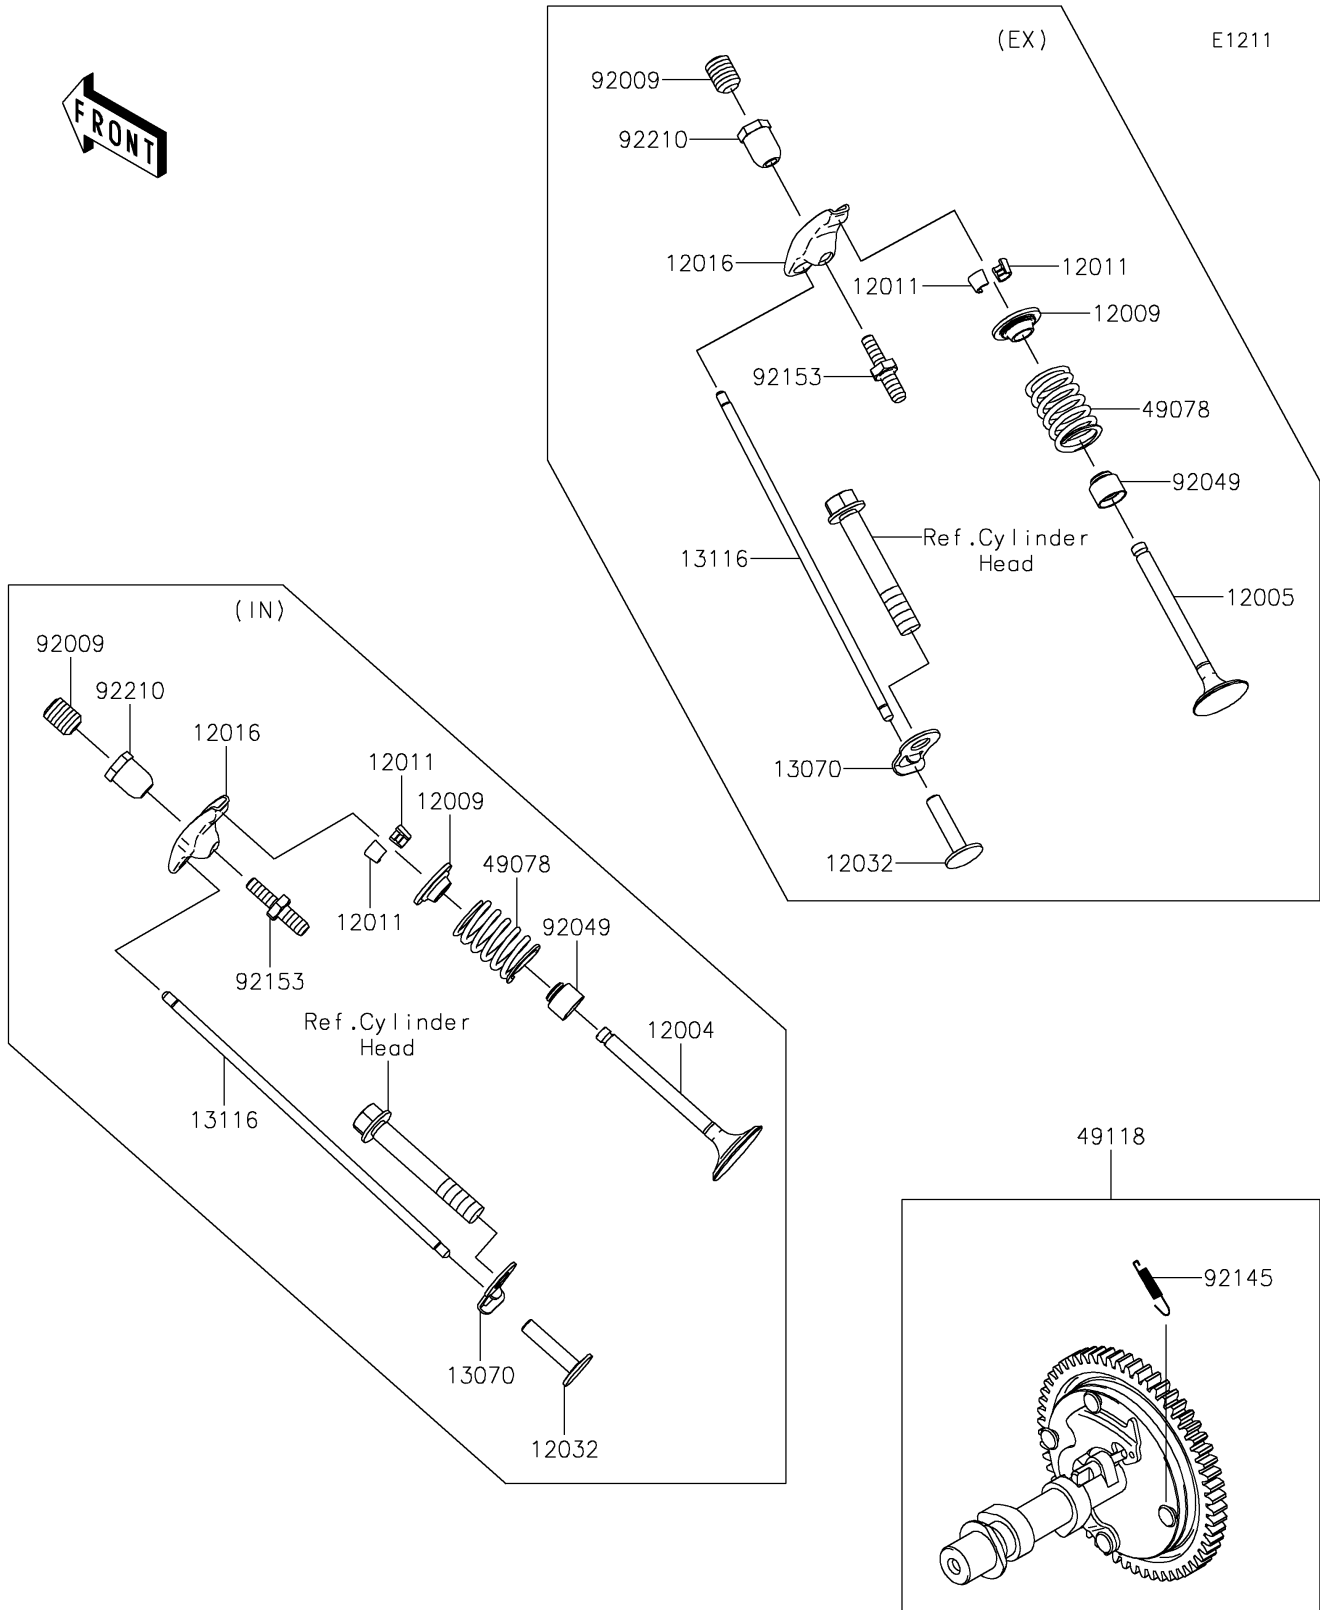

2021 MULE SX™ 4x4 FI

PARTS DIAGRAM

Valve(s)/Camshaft(s)

2021 MULE SX™ 4x4 FI

Kawasaki

Let the Good Times Roll®

PARTS LIST

Valve(s)/Camshaft(s)

ITEM NAME

PART NUMBER

QUANTITY
