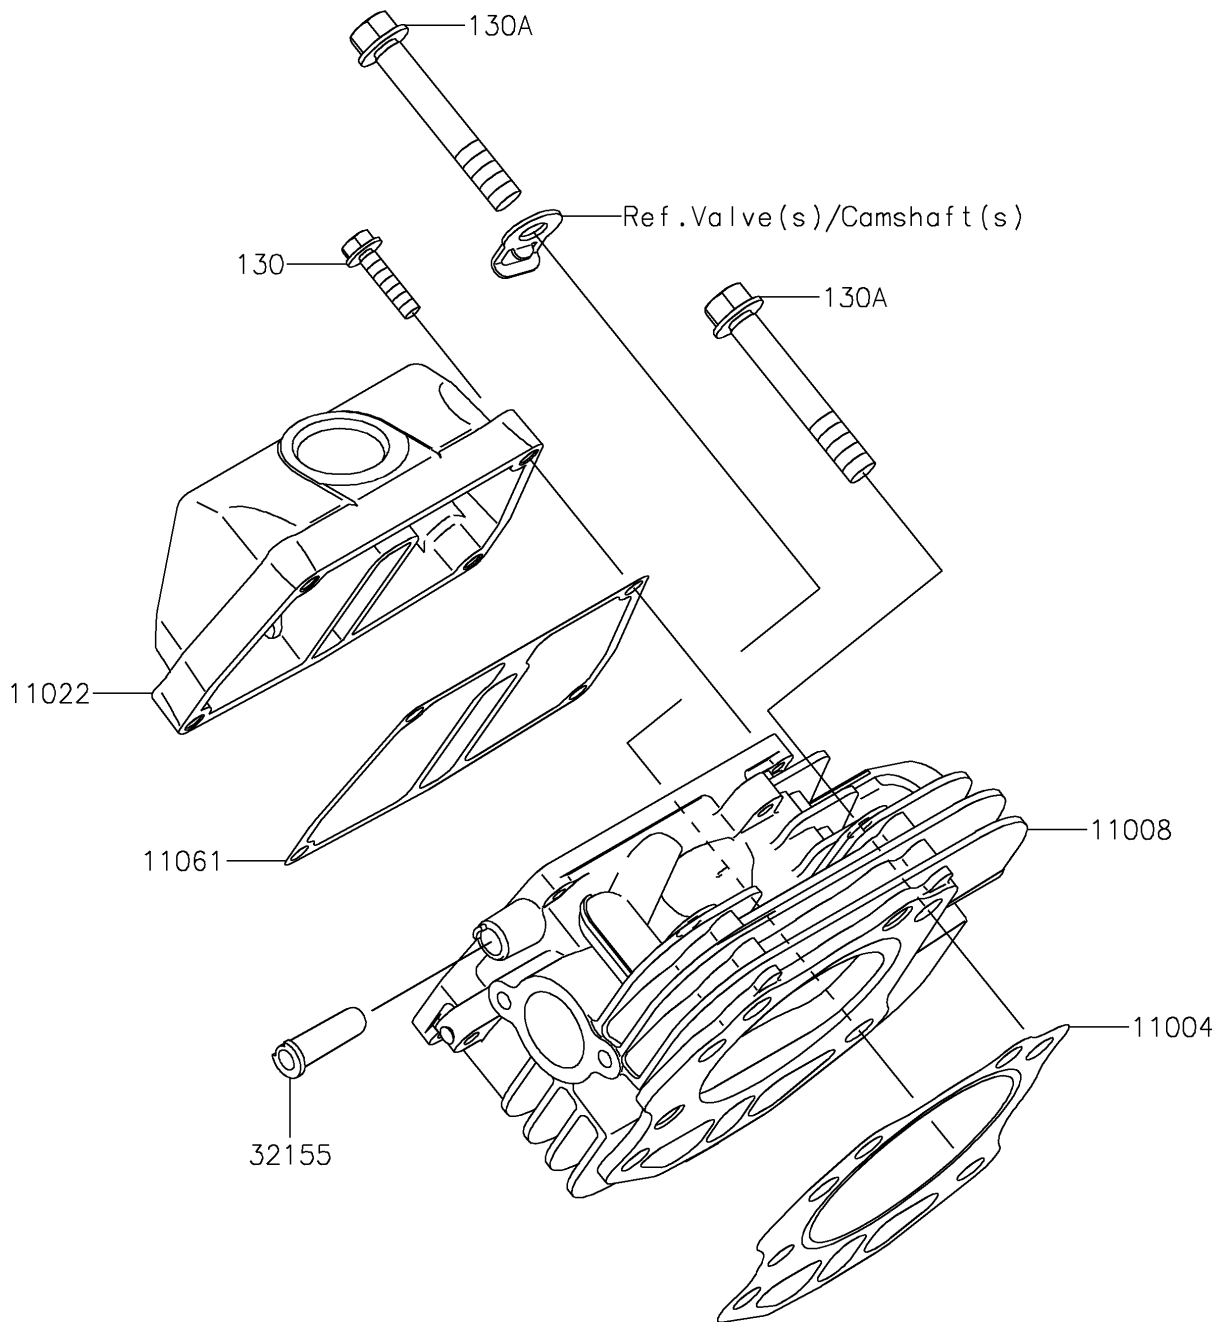

2022 MULE SX™ 4x4 FI

PARTS DIAGRAM

Cylinder Head

E1111

2022 MULE SX™ 4x4 FI

PARTS LIST

Cylinder Head

Kawasaki

Let the Good Times Roll®

ITEM NAME

PART NUMBER

QUANTITY
