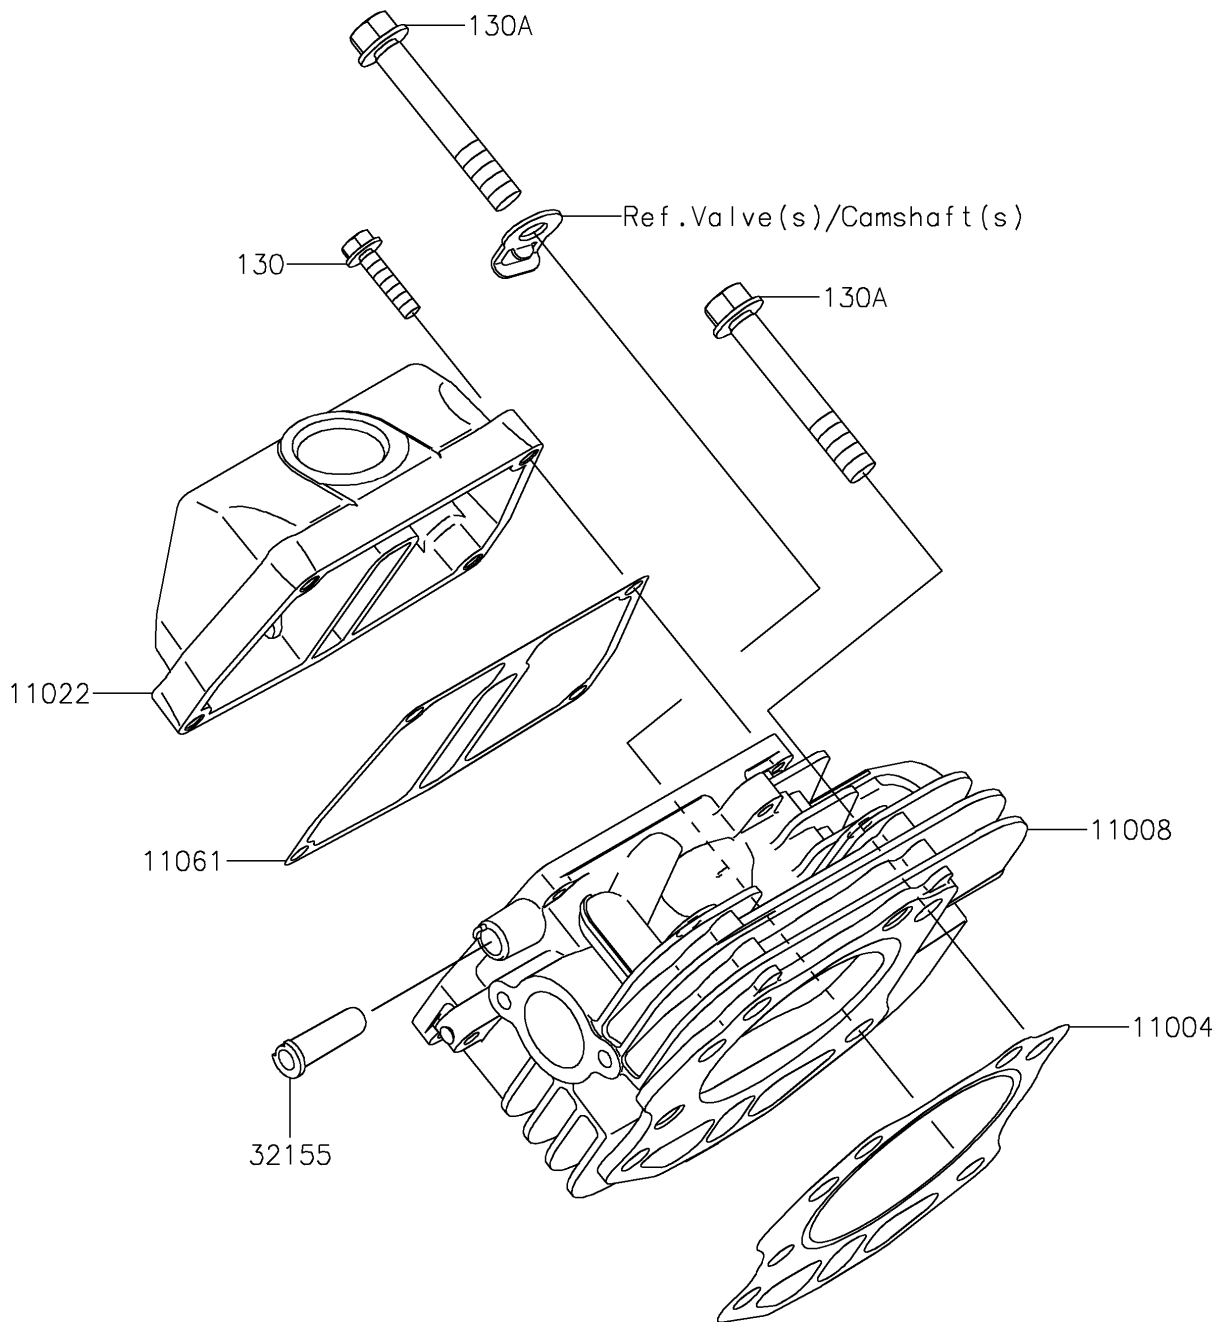

2021 MULE SX™ 4x4 FI

PARTS DIAGRAM

Cylinder Head

E1111

2021 MULE SX™ 4x4 FI

PARTS LIST

Cylinder Head

ITEM NAME

PART NUMBER

QUANTITY
