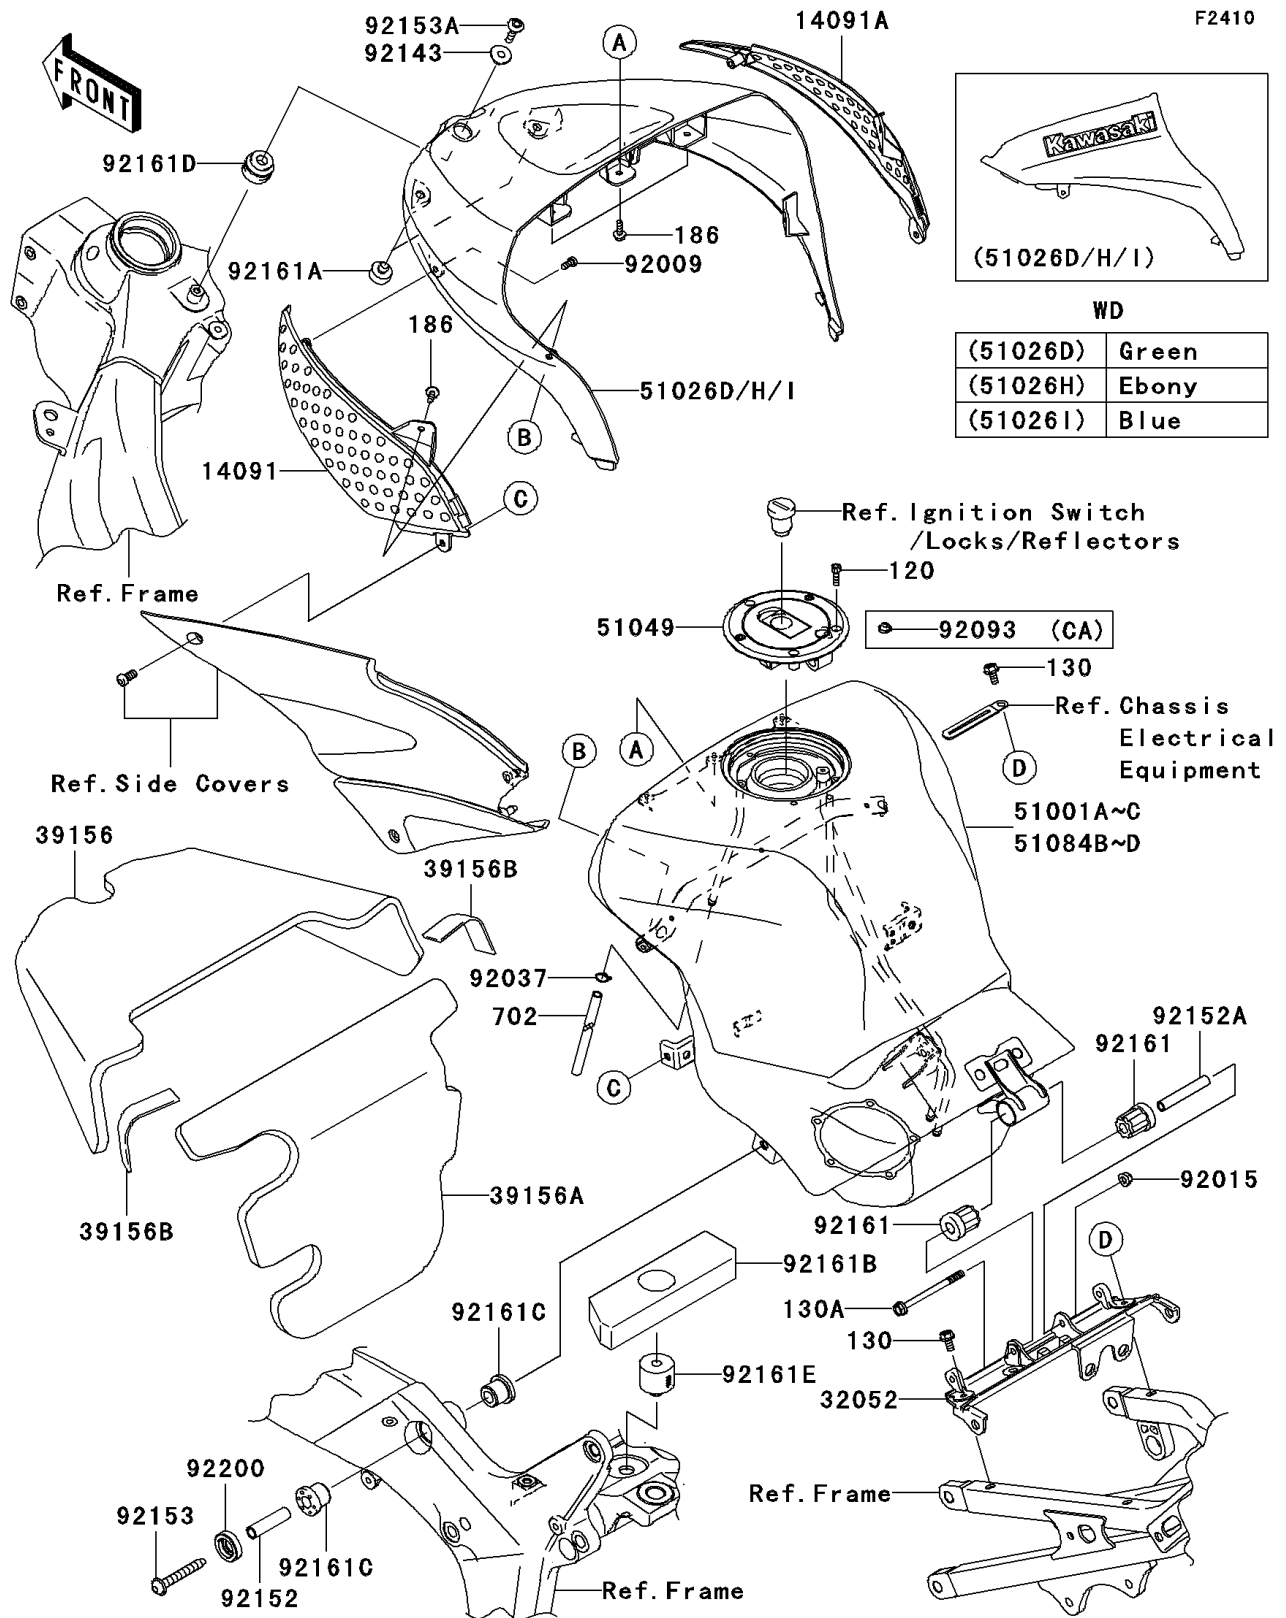

2006 Ninja® ZX™-6R

PARTS DIAGRAM

Fuel Tank