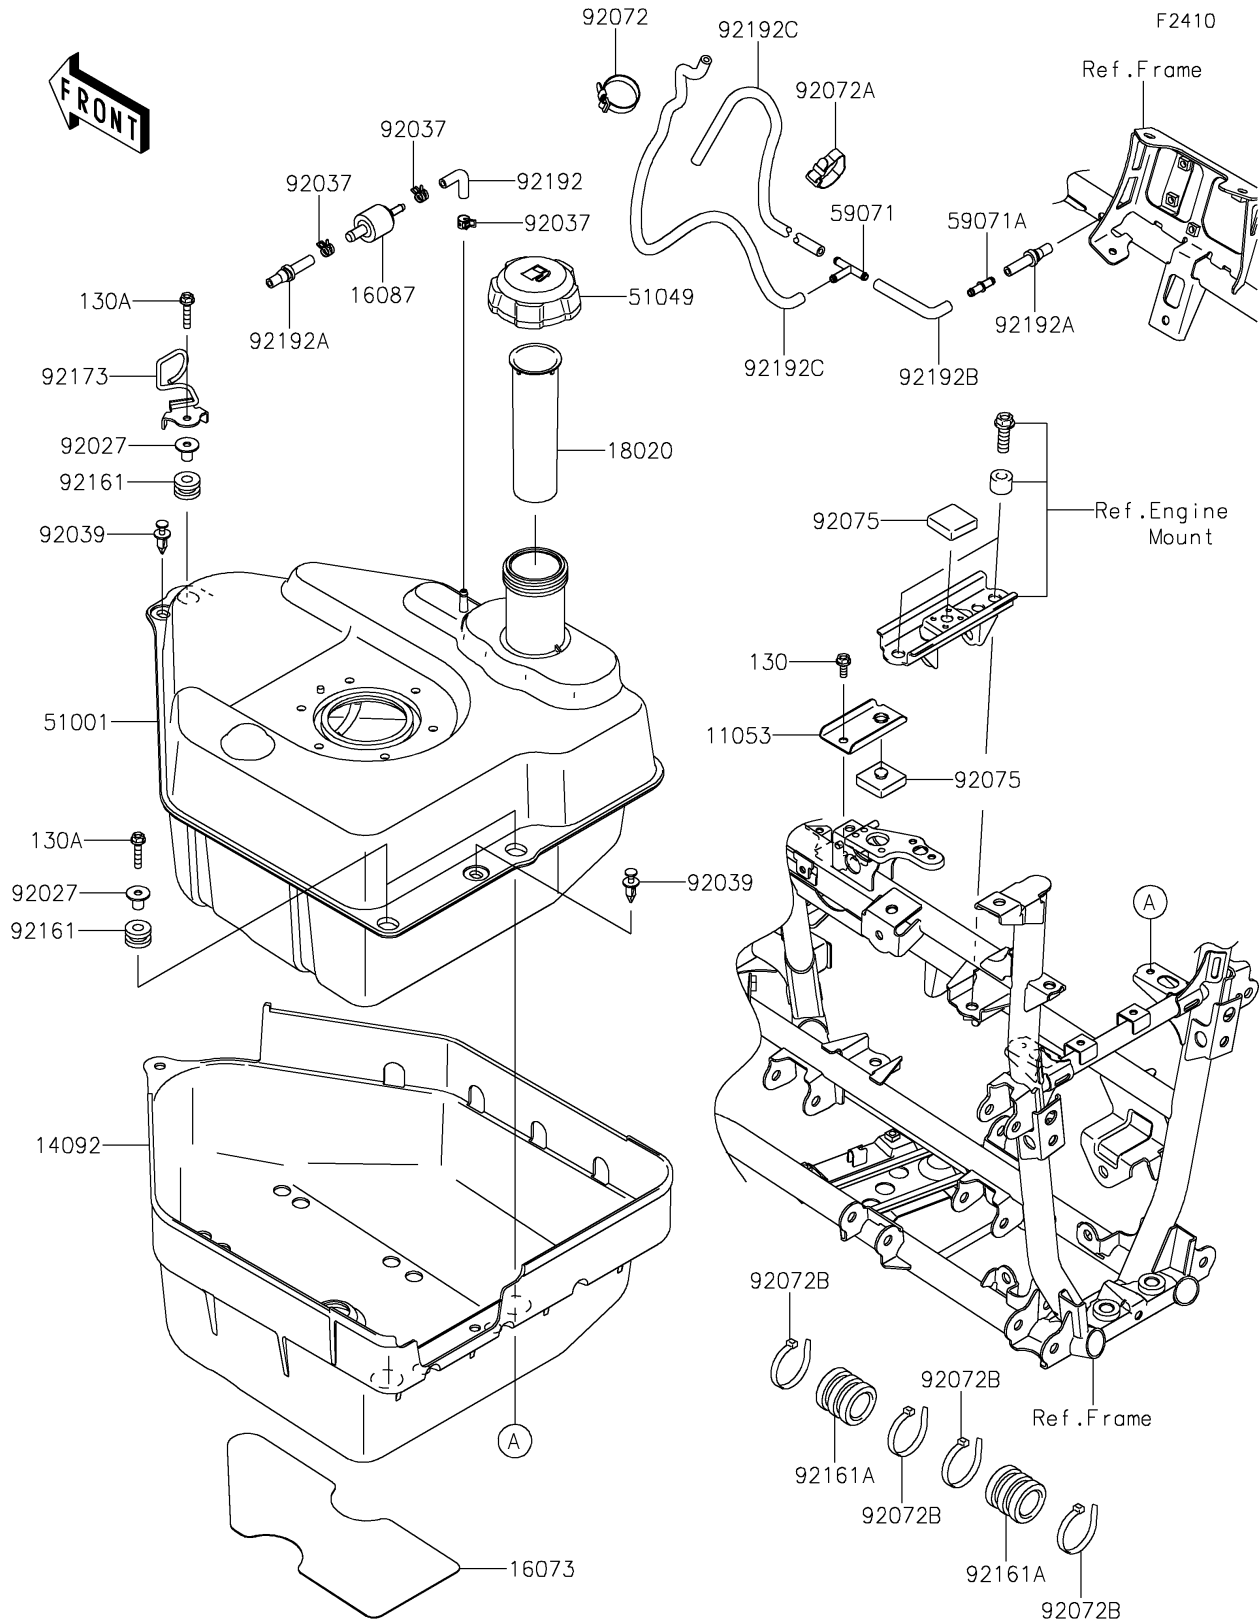

2022 BRUTE FORCE® 750 4x4i EPS CAMO

PARTS DIAGRAM

Fuel Tank

2022 BRUTE FORCE® 750 4x4i EPS CAMO

Kawasaki
Let the Good Times Roll®

PARTS LIST

Fuel Tank

ITEM NAME	PART NUMBER	QUANTITY
BRACKET,FUEL TANK,TOP (Ref # 11053)	11053-0936	1
COVER,FUEL TANK,LWR (Ref # 14092)	14092-0186	1
INSULATOR,FUEL TANK COVER,LWR (Ref # 16073)	16073-0925	1
VALVE-CHECK (Ref # 16087)	16087-0008	1
BAFFLE,FUEL TANK (Ref # 18020)	18020-0008	1
TANK-COMP-FUEL (Ref # 51001)	51001-0237	1
CAP-TANK,FUEL (Ref # 51049)	51049-0718	1
JOINT (Ref # 59071)	59071-3705	1
JOINT (Ref # 59071A)	59071-3717	1
COLLAR,L=16.1 (Ref # 92027)	92027-1847	3
CLAMP,TUBE (Ref # 92037)	92037-1461	3
RIVET (Ref # 92039)	92039-0776	2
BAND,L=149 (Ref # 92072)	92072-031	1
BAND,L=186 (Ref # 92072A)	92072-056	1
BAND,L=188 (Ref # 92072B)	92072-1239	4
DAMPER (Ref # 92075)	92075-1882	2
DAMPER (Ref # 92161)	92161-0106	3
DAMPER,FUEL TANK,RR (Ref # 92161A)	92161-1111	2
CLAMP,FUEL TUBE (Ref # 92173)	92173-0872	1
TUBE,FUEL TANK-CHECK VALVE (Ref # 92192)	92192-0067	1
TUBE,FRAME PIPE-CHECK VALVE (Ref # 92192A)	92192-0068	2
TUBE,5X10X80/22 (Ref # 92192B)	92192-0992	1
TUBE,5X10X470 (Ref # 92192C)	92192-0993	2
BOLT-FLANGED,6X16 (Ref # 130)	130BA0616	1
BOLT-FLANGED,6X30 (Ref # 130A)	130BA0630	3