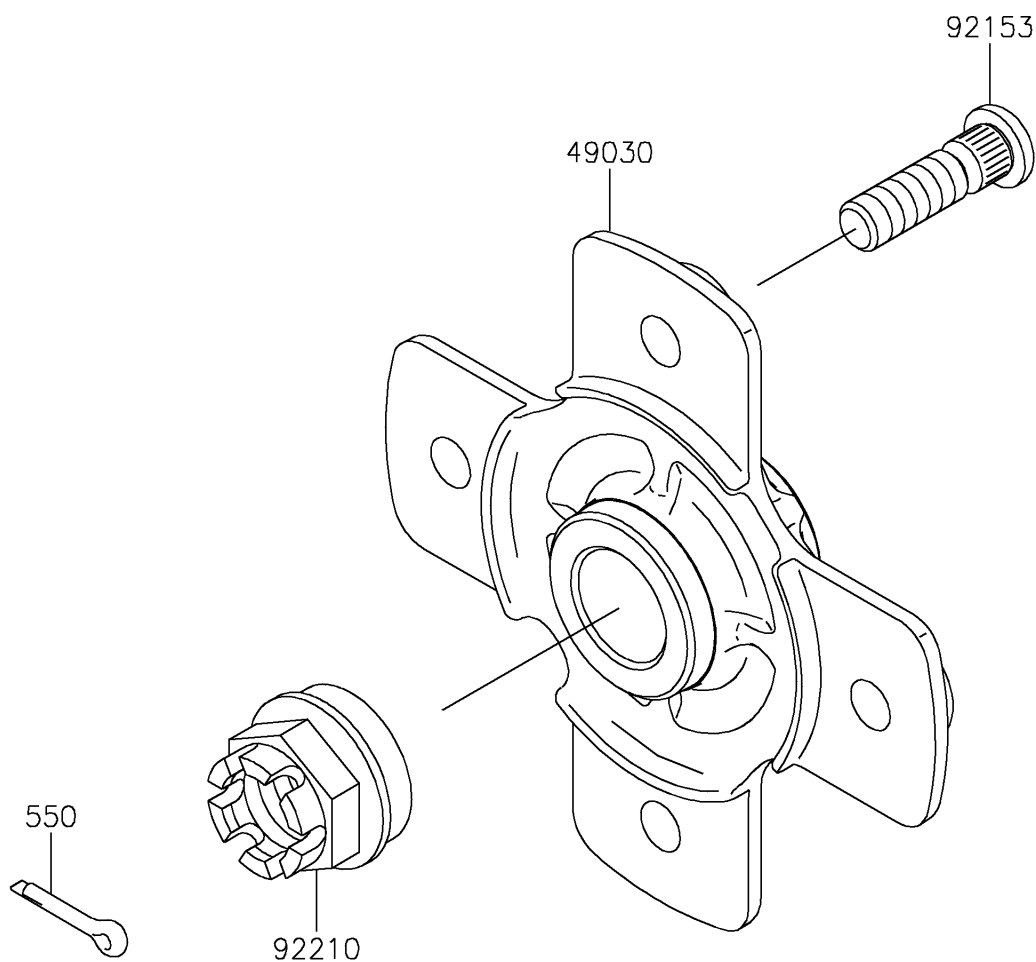

2023 BRUTE FORCE® 750 4x4i EPS

PARTS DIAGRAM

Rear Hub

F2240

2023 BRUTE FORCE® 750 4x4i EPS

PARTS LIST

Rear Hub

ITEM NAME	PART NUMBER	QUANTITY
HUB,RR (Ref # 49030)	49030-0034	2
BOLT,10X36.5 (Ref # 92153)	92153-0890	8
NUT,CASTLE,20MM (Ref # 92210)	92210-1381	2
PIN-COTTER,4.0X25 (Ref # 550)	550AA4025	2