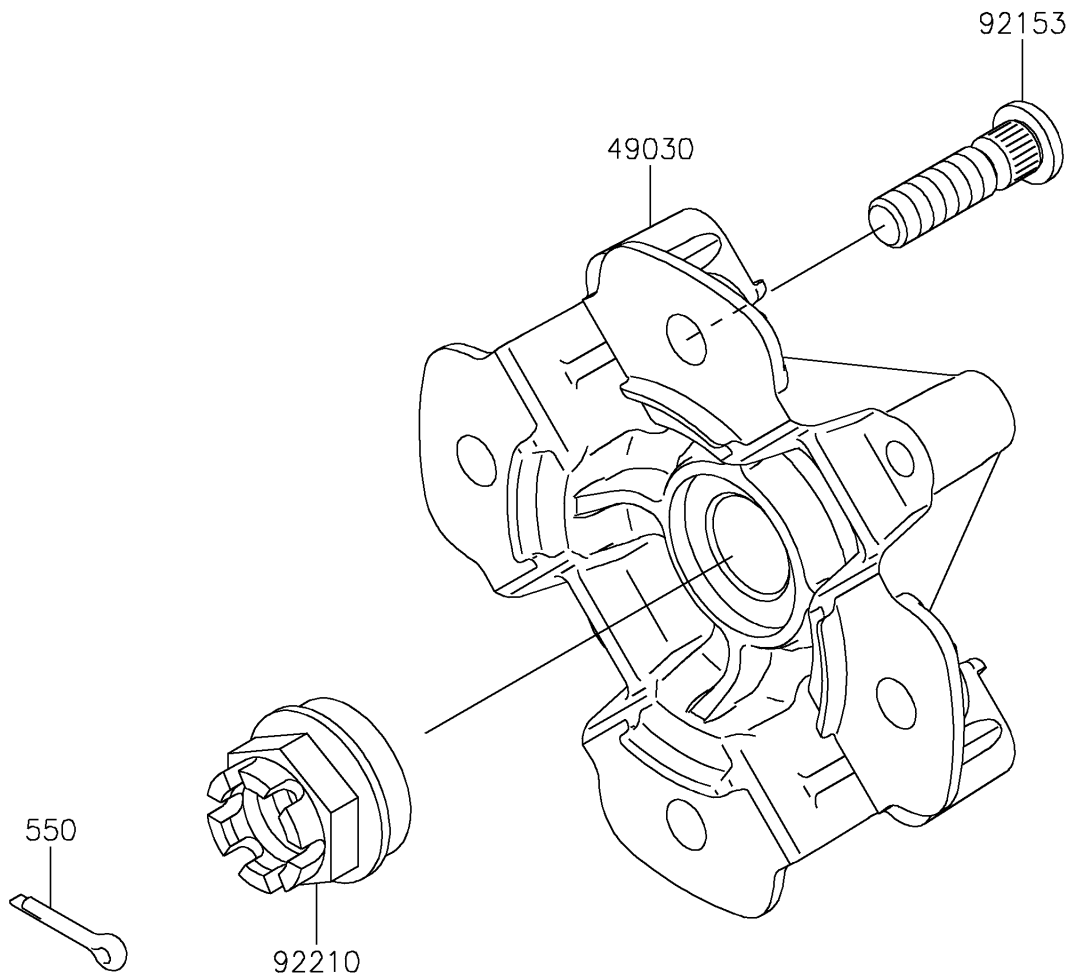

2022 BRUTE FORCE® 750 4x4i EPS CAMO

Kawasaki
Let the Good Times Roll®

PARTS DIAGRAM

Front Hub

F2230

2022 BRUTE FORCE® 750 4x4i EPS CAMO

Kawasaki
Let the Good Times Roll®

PARTS LIST

Front Hub

ITEM NAME	PART NUMBER	QUANTITY
HUB,FR (Ref # 49030)	49030-0032	2
BOLT,10X36.5 (Ref # 92153)	92153-0890	8
NUT,CASTLE,18MM (Ref # 92210)	92210-1349	2
PIN-COTTER,4.0X25 (Ref # 550)	550AA4025	2