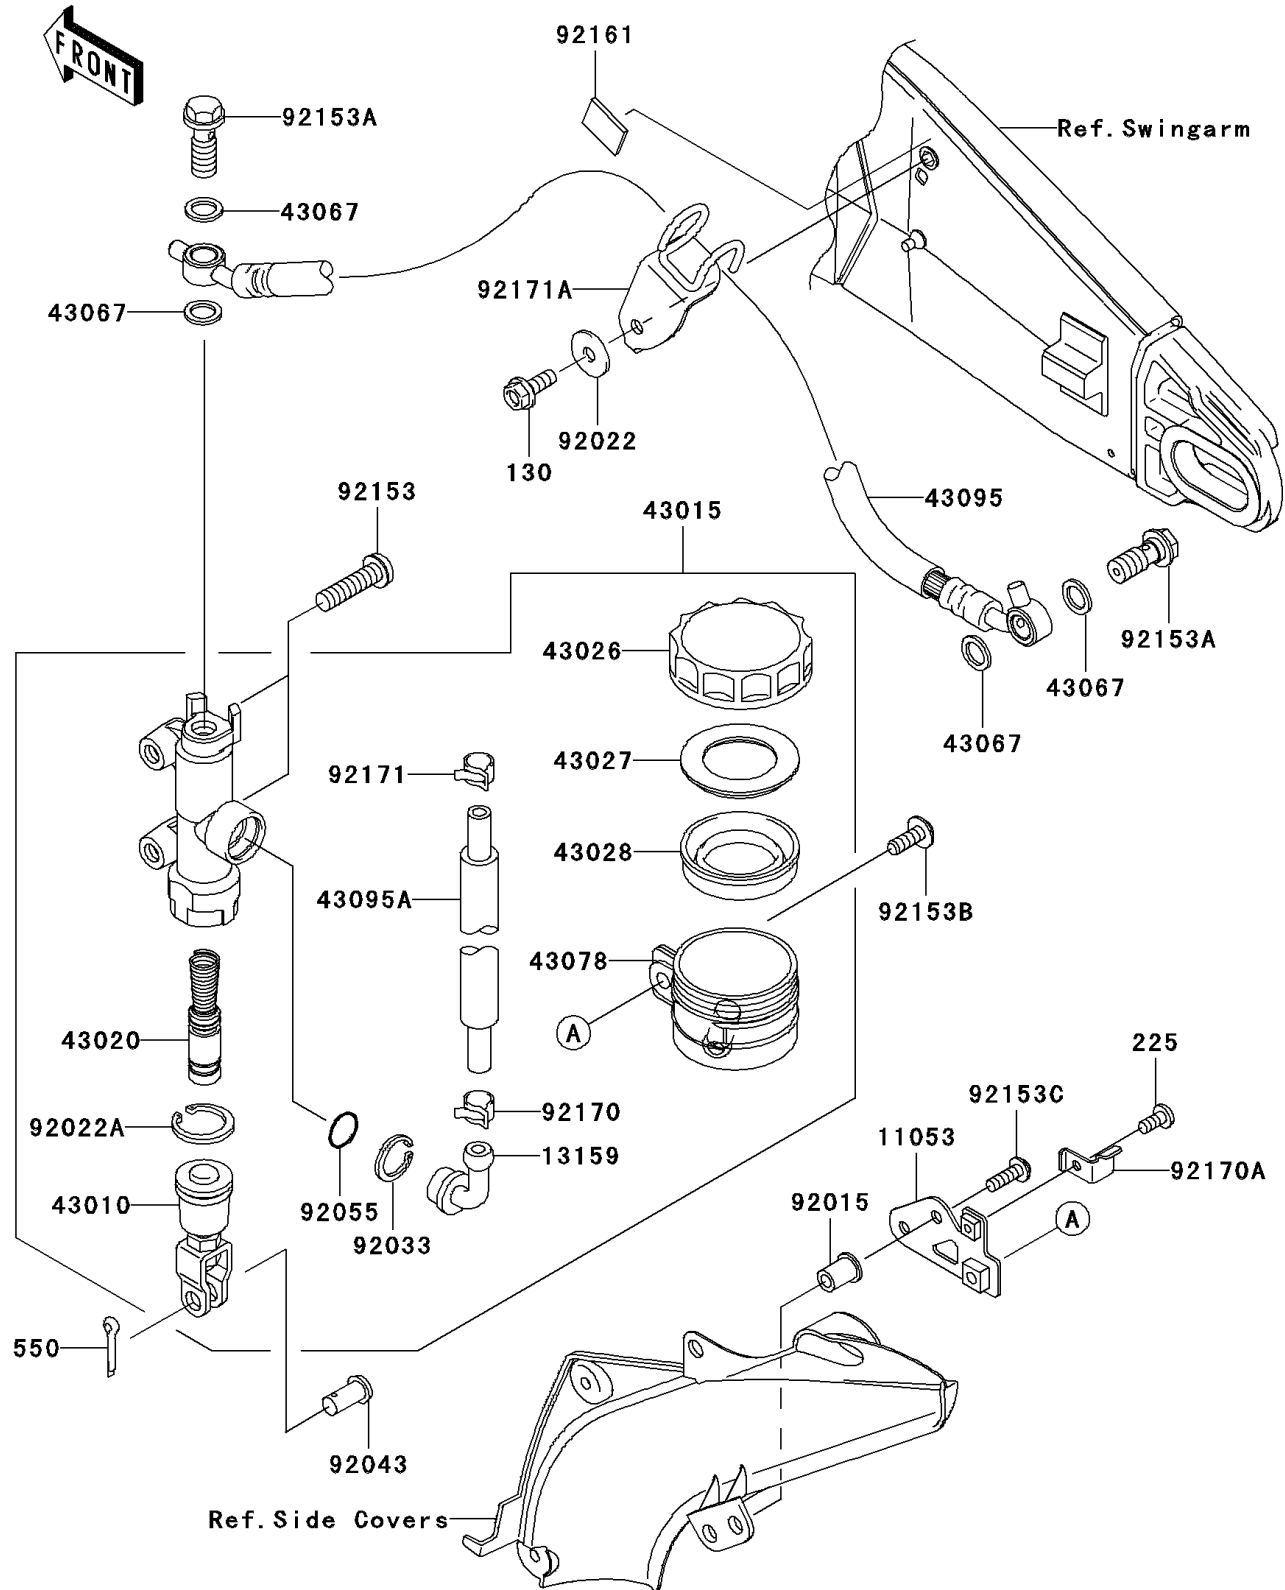

2006 Ninja® ZX™-6R

PARTS DIAGRAM

Rear Master Cylinder

F2293