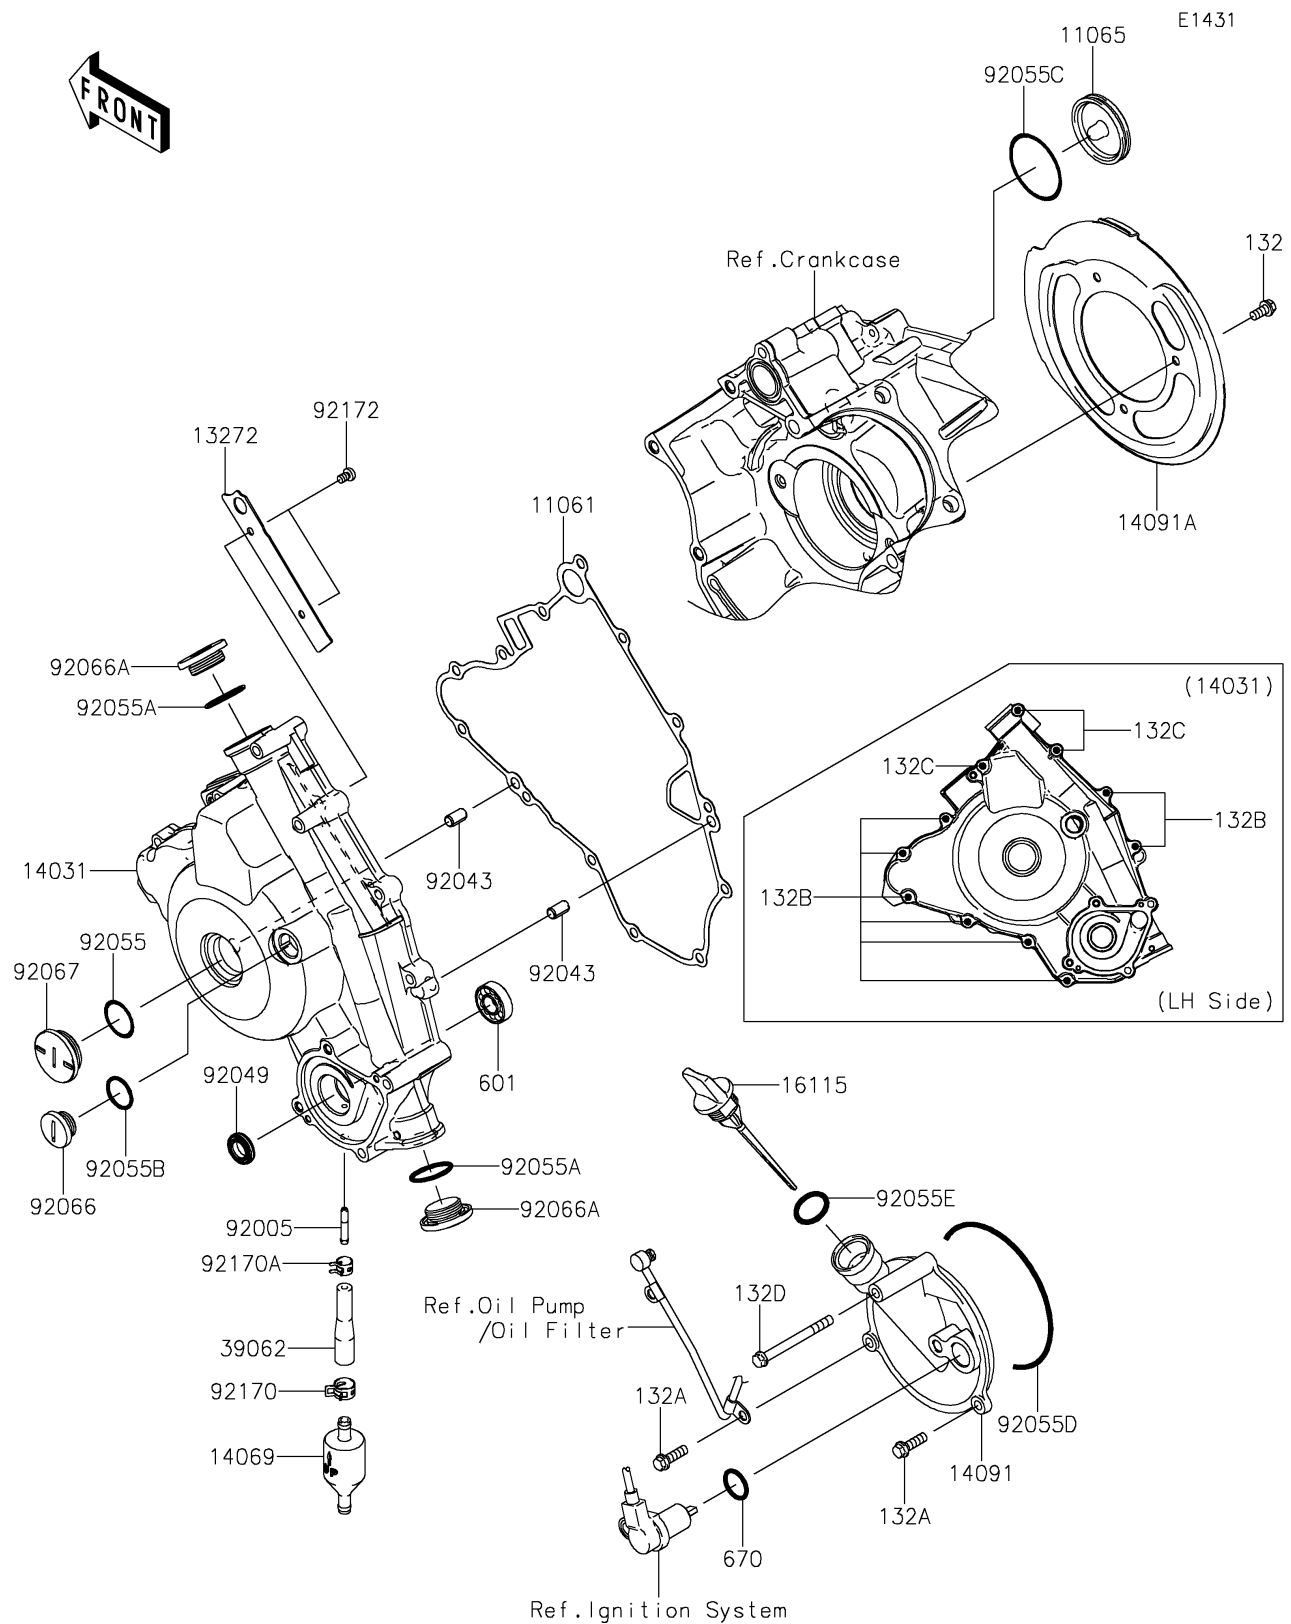

2021 BRUTE FORCE® 750 4x4i EPS

PARTS DIAGRAM

Engine Cover(s)

2021 BRUTE FORCE® 750 4x4i EPS

PARTS LIST

Engine Cover(s)

ITEM NAME	PART NUMBER	QUANTITY
-----------	-------------	----------
