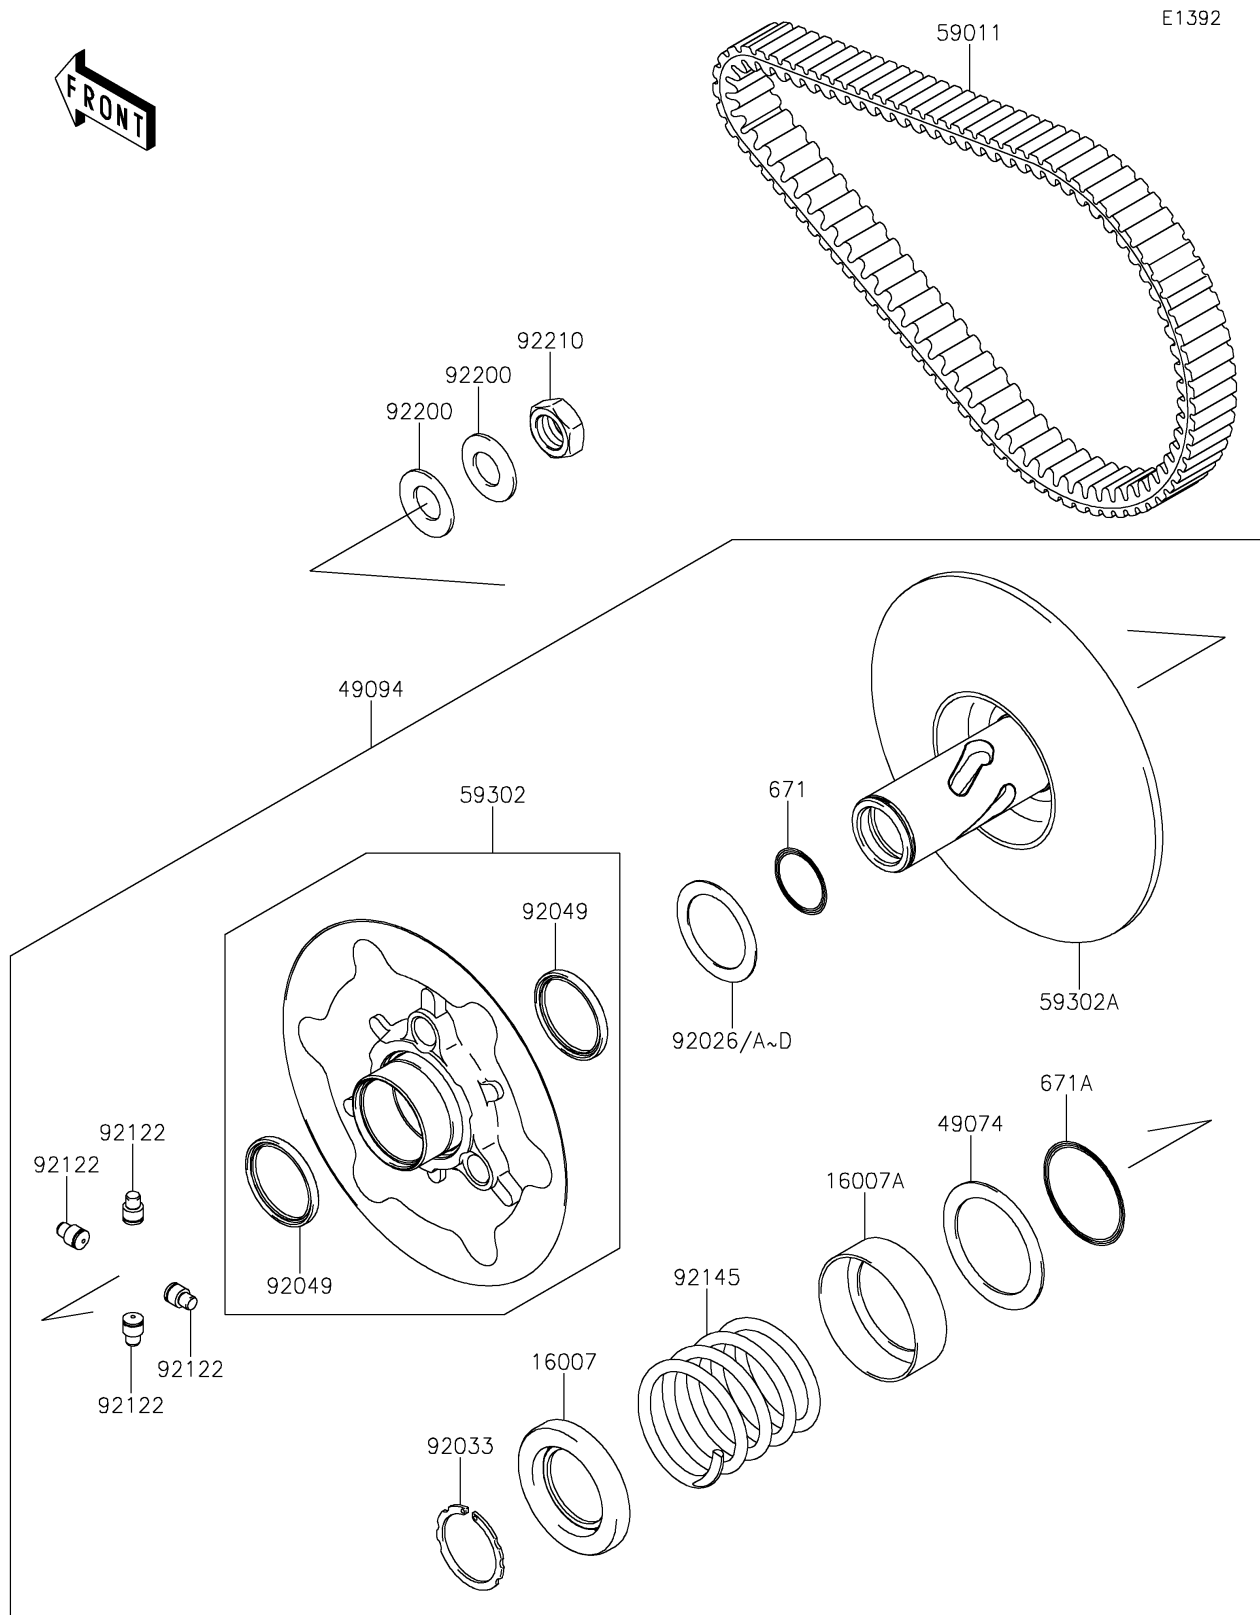

2021 BRUTE FORCE® 750 4x4i EPS

PARTS DIAGRAM

Driven Converter/Drive Belt

2021 BRUTE FORCE® 750 4x4i EPS

PARTS LIST

Driven Converter/Drive Belt

ITEM NAME	PART NUMBER	QUANTITY
SEAT-SPRING (Ref # 16007)	16007-1203	1
SEAT-SPRING,SHEAVE MOVABLE (Ref # 16007A)	16007-1221	1
PLATE-THRUST (Ref # 49074)	49074-1055	1
CONVERTER-ASSY-DRIVEN (Ref # 49094)	49094-0051	1
BELT,CVT (Ref # 59011)	59011-0019	1
SHEAVE-COMP,MOVABLE (Ref # 59302)	59302-0039	1
SHEAVE-COMP,FIXED (Ref # 59302A)	59302-0077	1
SPACER,T=0.30 (Ref # 92026)	92026-0034	AR
SPACER,T=1.00 (Ref # 92026A)	92026-1565	AR
SPACER,T=0.60 (Ref # 92026B)	92026-1569	AR
SPACER,T=1.40 (Ref # 92026C)	92026-1570	AR
SPACER,T=0.80 (Ref # 92026D)	92026-1617	AR
RING-SNAP (Ref # 92033)	92033-1317	1
SEAL-OIL (Ref # 92049)	92049-1528	2
ROLLER (Ref # 92122)	92122-1209	4
BUSHING (Ref # 92139)	92139-0313	2
SPRING,PURPLE (Ref # 92145)	92145-1499	1
WASHER (Ref # 92200)	92200-1505	2
NUT,18MM (Ref # 92210)	92210-1367	1
O RING (Ref # 671)	671D2530	1
O RING (Ref # 671A)	671D2550	1