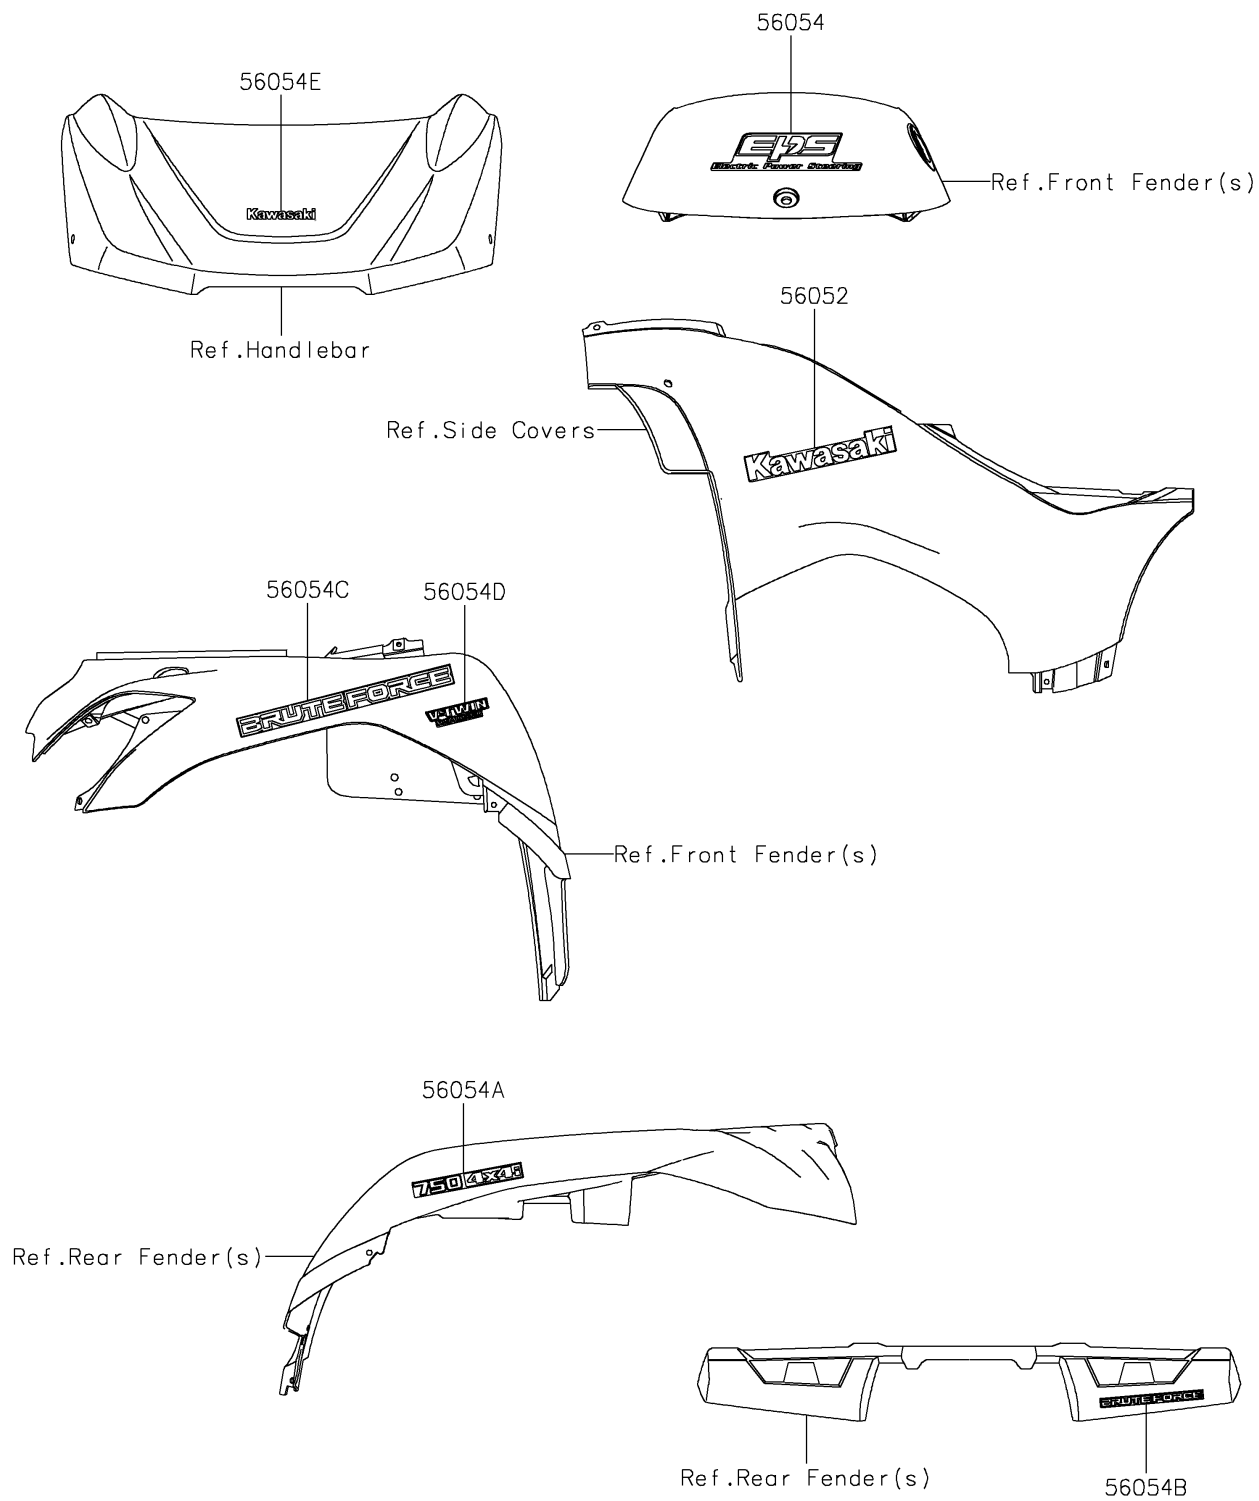

2022 Brute Force 750 4x4i EPS Camo

PARTS DIAGRAM

Decals(HNFNN/HPFNN)

F2861A

2022 Brute Force 750 4x4i EPS Camo

PARTS LIST

Decals(HNFNN/HPFNN)

ITEM NAME	PART NUMBER	QUANTITY
-----------	-------------	----------
