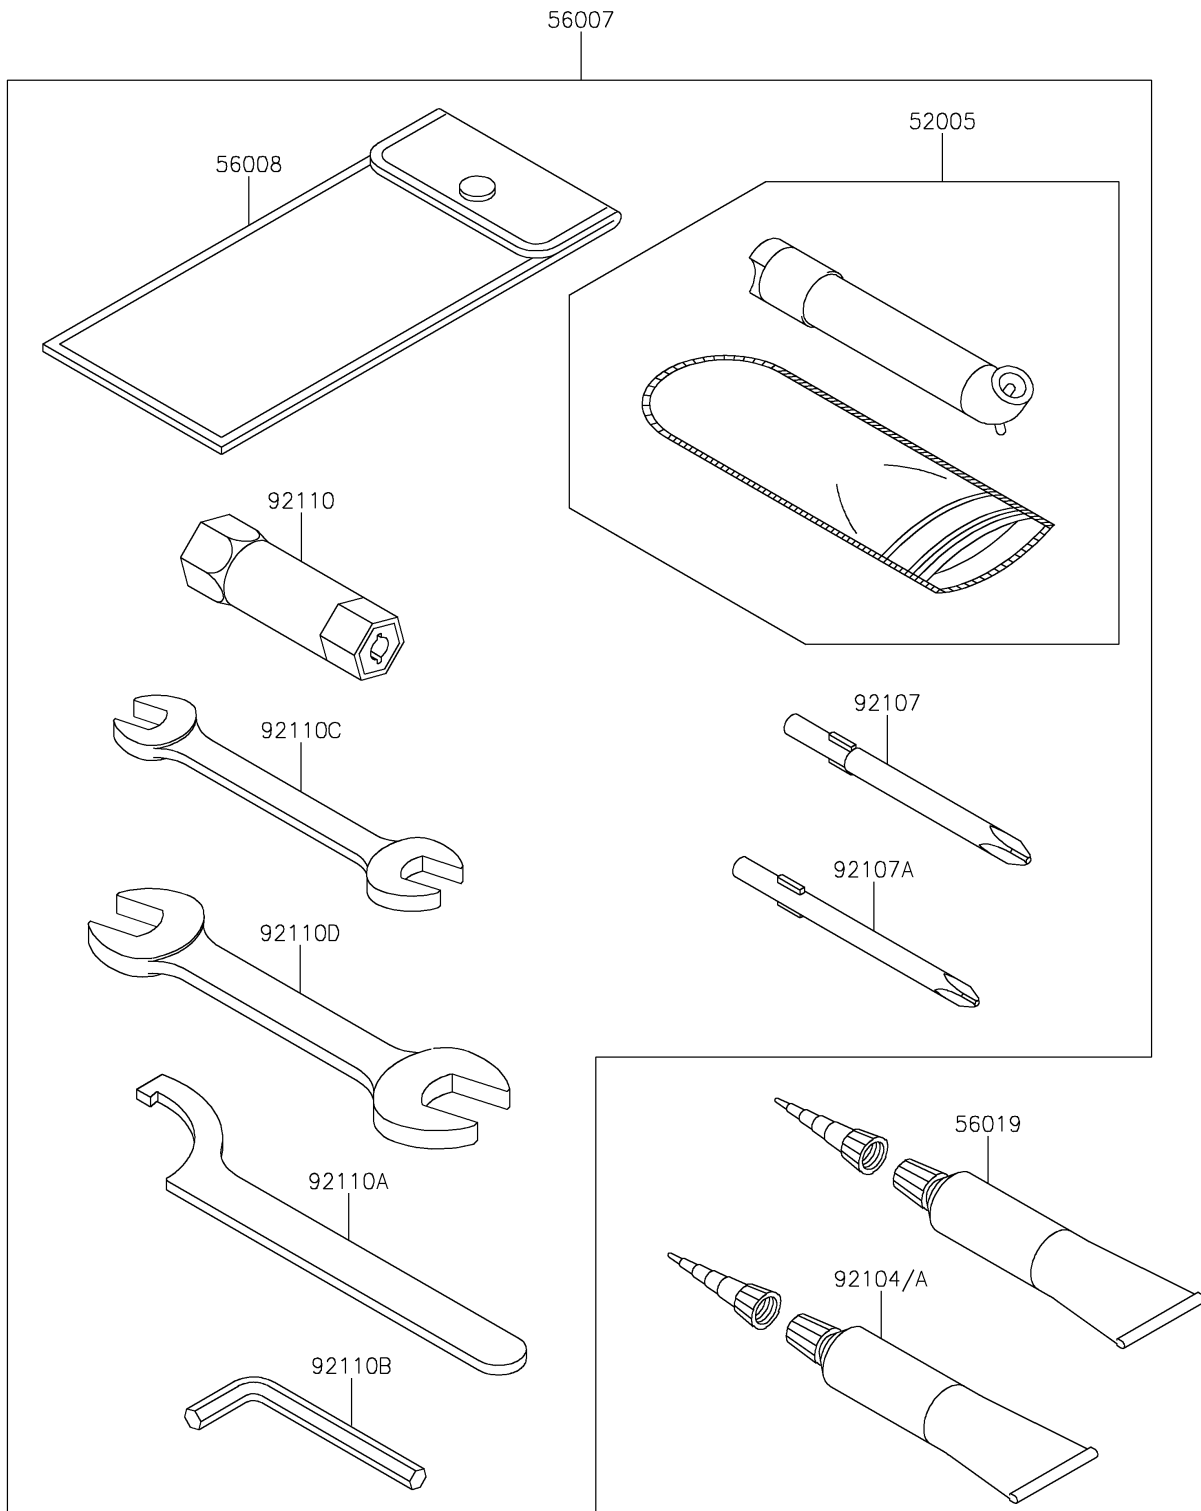

2022 Brute Force 750 4x4i EPS Camo

PARTS DIAGRAM

Owner's Tools

F2810

2022 Brute Force 750 4x4i EPS Camo

PARTS LIST Owner's Tools

ITEM NAME	PART NUMBER	QUANTITY
-----------	-------------	----------
