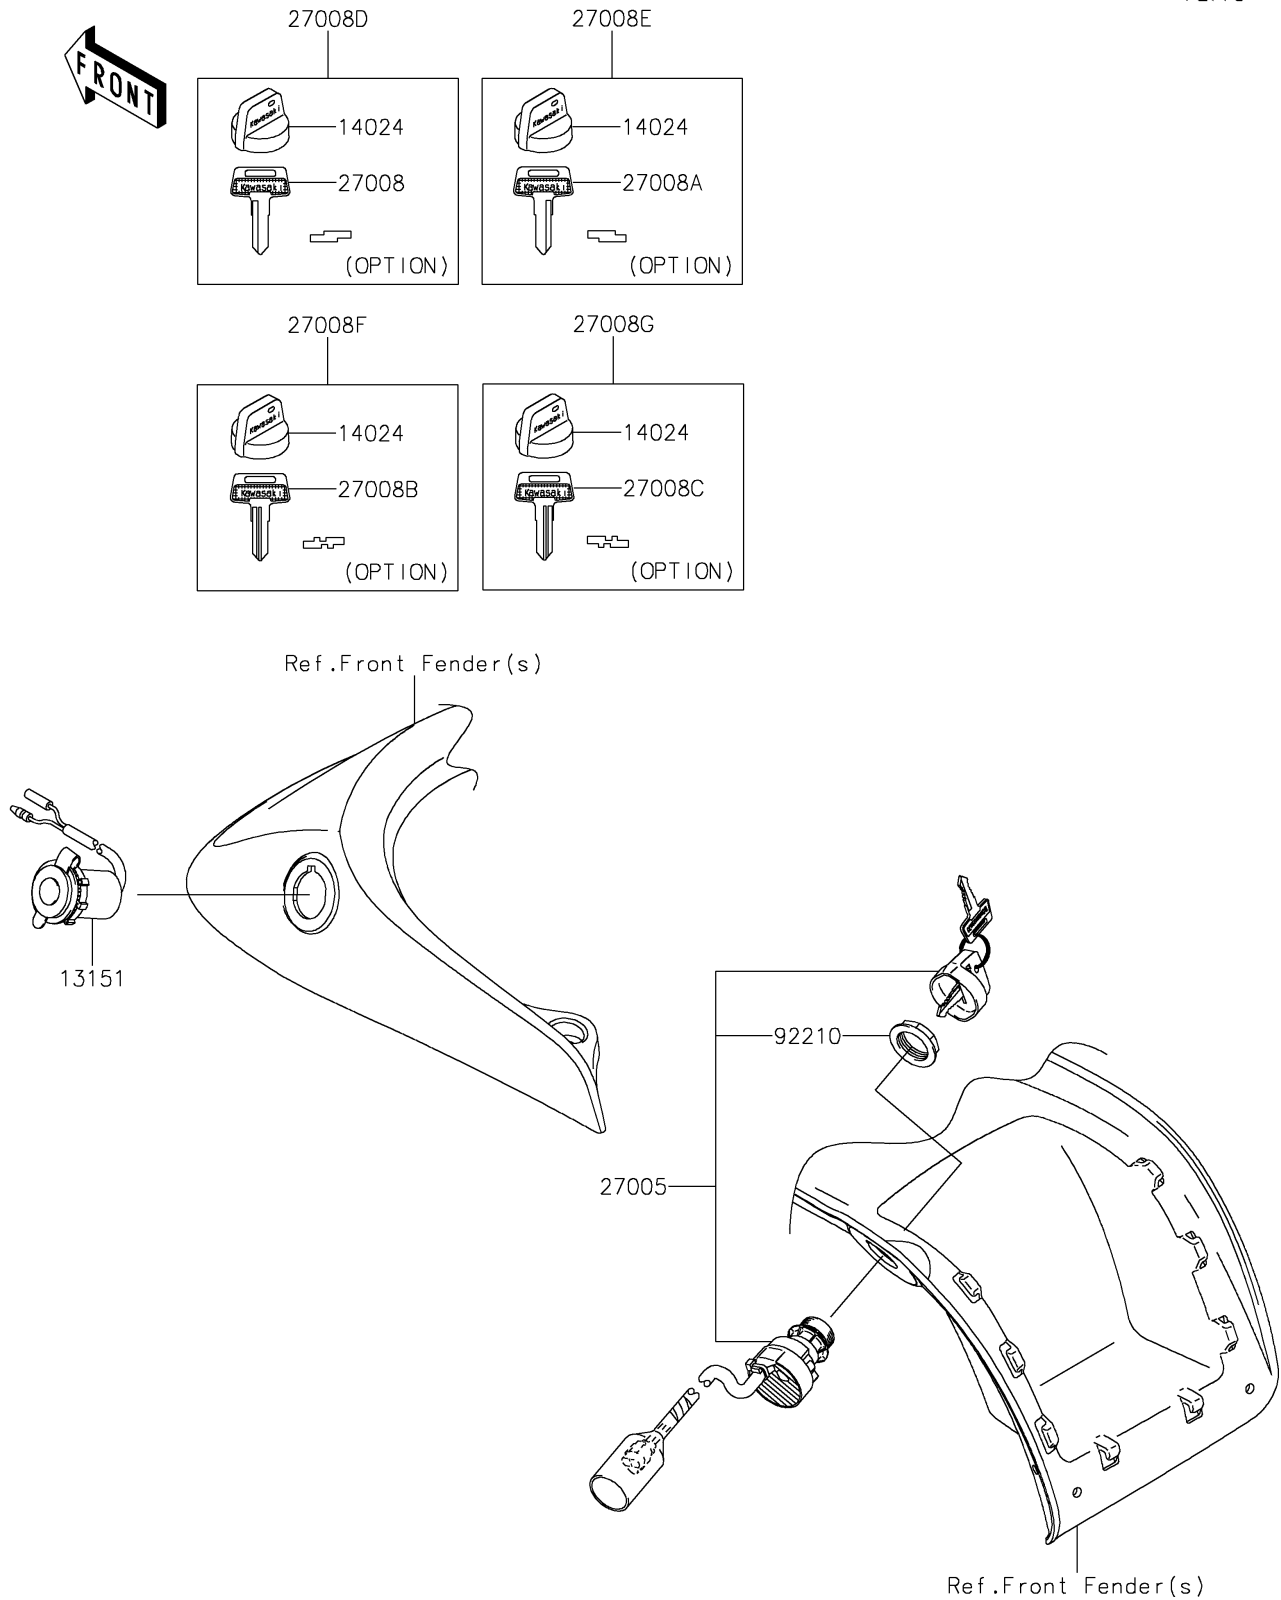

2022 Brute Force 750 4x4i EPS Camo

PARTS DIAGRAM

Ignition Switch

F2770

2022 Brute Force 750 4x4i EPS Camo

Kawasaki
Let the Good Times Roll®

PARTS LIST

Ignition Switch

ITEM NAME	PART NUMBER	QUANTITY
-----------	-------------	----------
