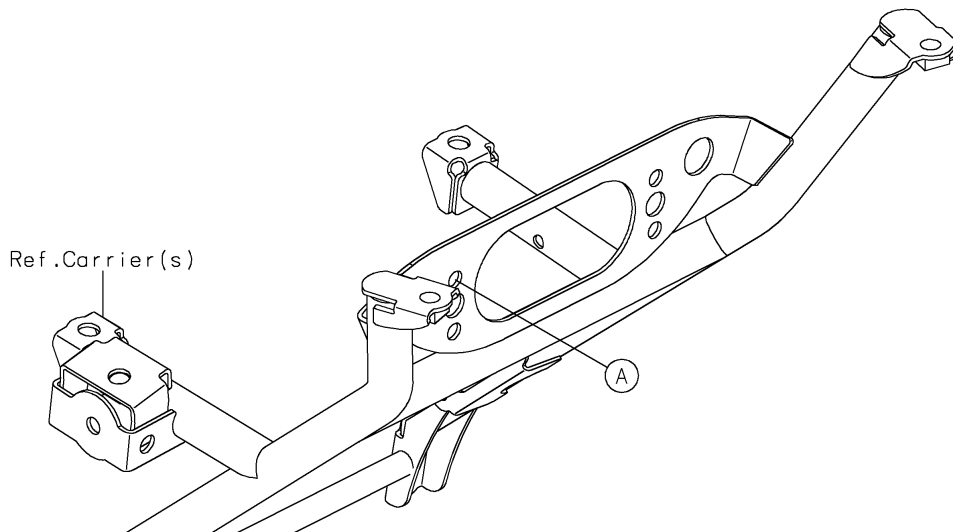

2022 Brute Force 750 4x4i EPS Camo

PARTS DIAGRAM

Taillight(s)

F2720

2022 Brute Force 750 4x4i EPS Camo

Kawasaki
Let the Good Times Roll®

PARTS LIST

Taillight(s)

ITEM NAME

PART NUMBER

QUANTITY
