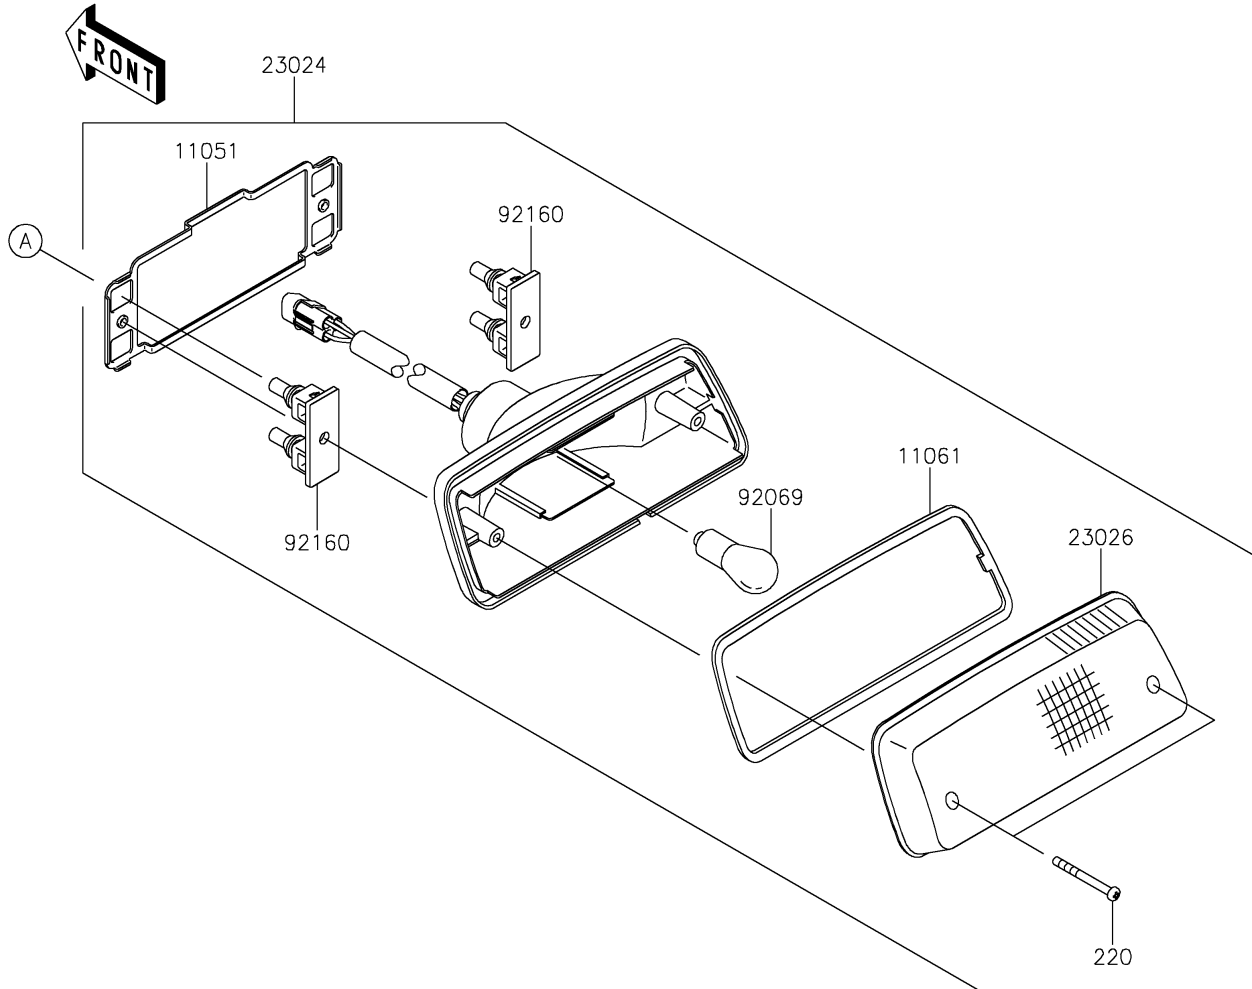

2022 Brute Force 750 4x4i EPS Camo

PARTS DIAGRAM

Taillight(s)

F2720

2022 Brute Force 750 4x4i EPS Camo

Kawasaki
Let the Good Times Roll®

PARTS LIST

Taillight(s)

ITEM NAME

PART NUMBER

QUANTITY
