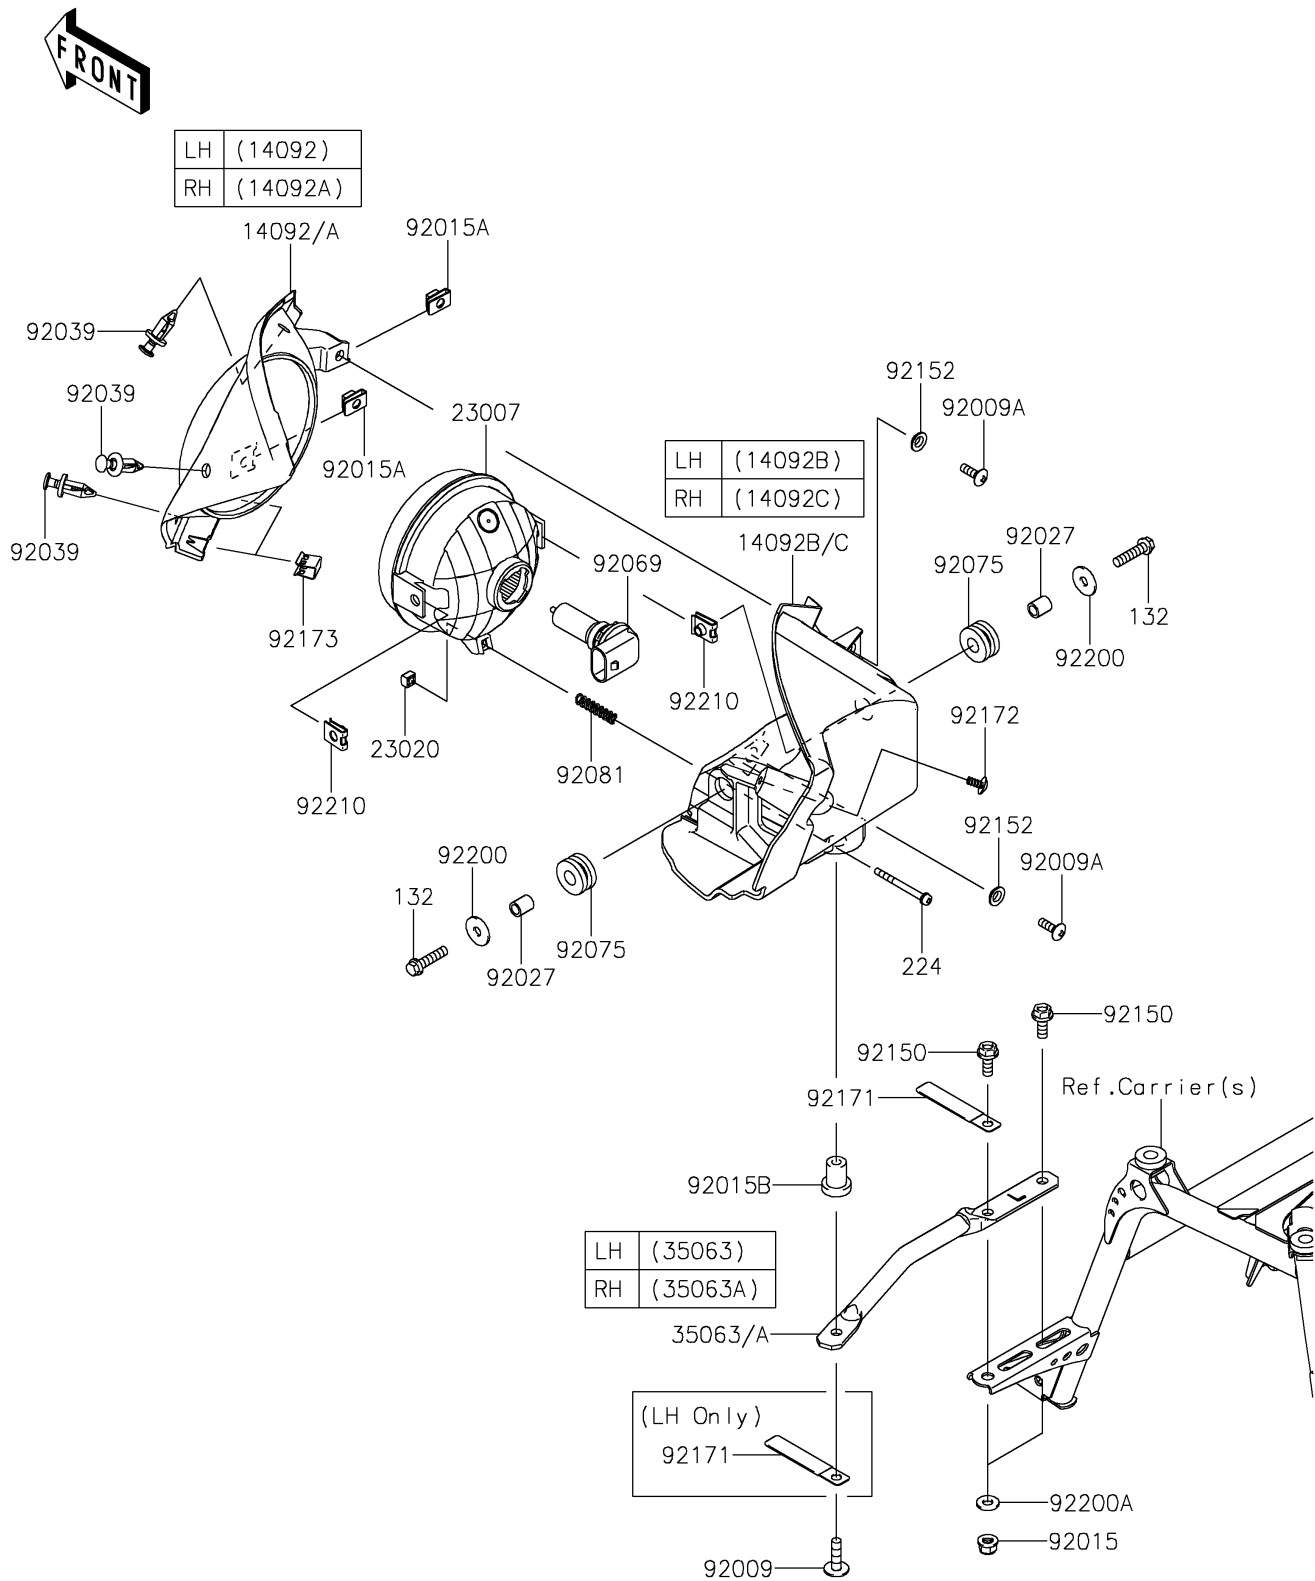

2022 Brute Force 750 4x4i EPS Camo

PARTS DIAGRAM

Headlight(s)

F2710

2022 Brute Force 750 4x4i EPS Camo

Kawasaki
Let the Good Times Roll®

PARTS LIST

Headlight(s)

ITEM NAME

PART NUMBER

QUANTITY
