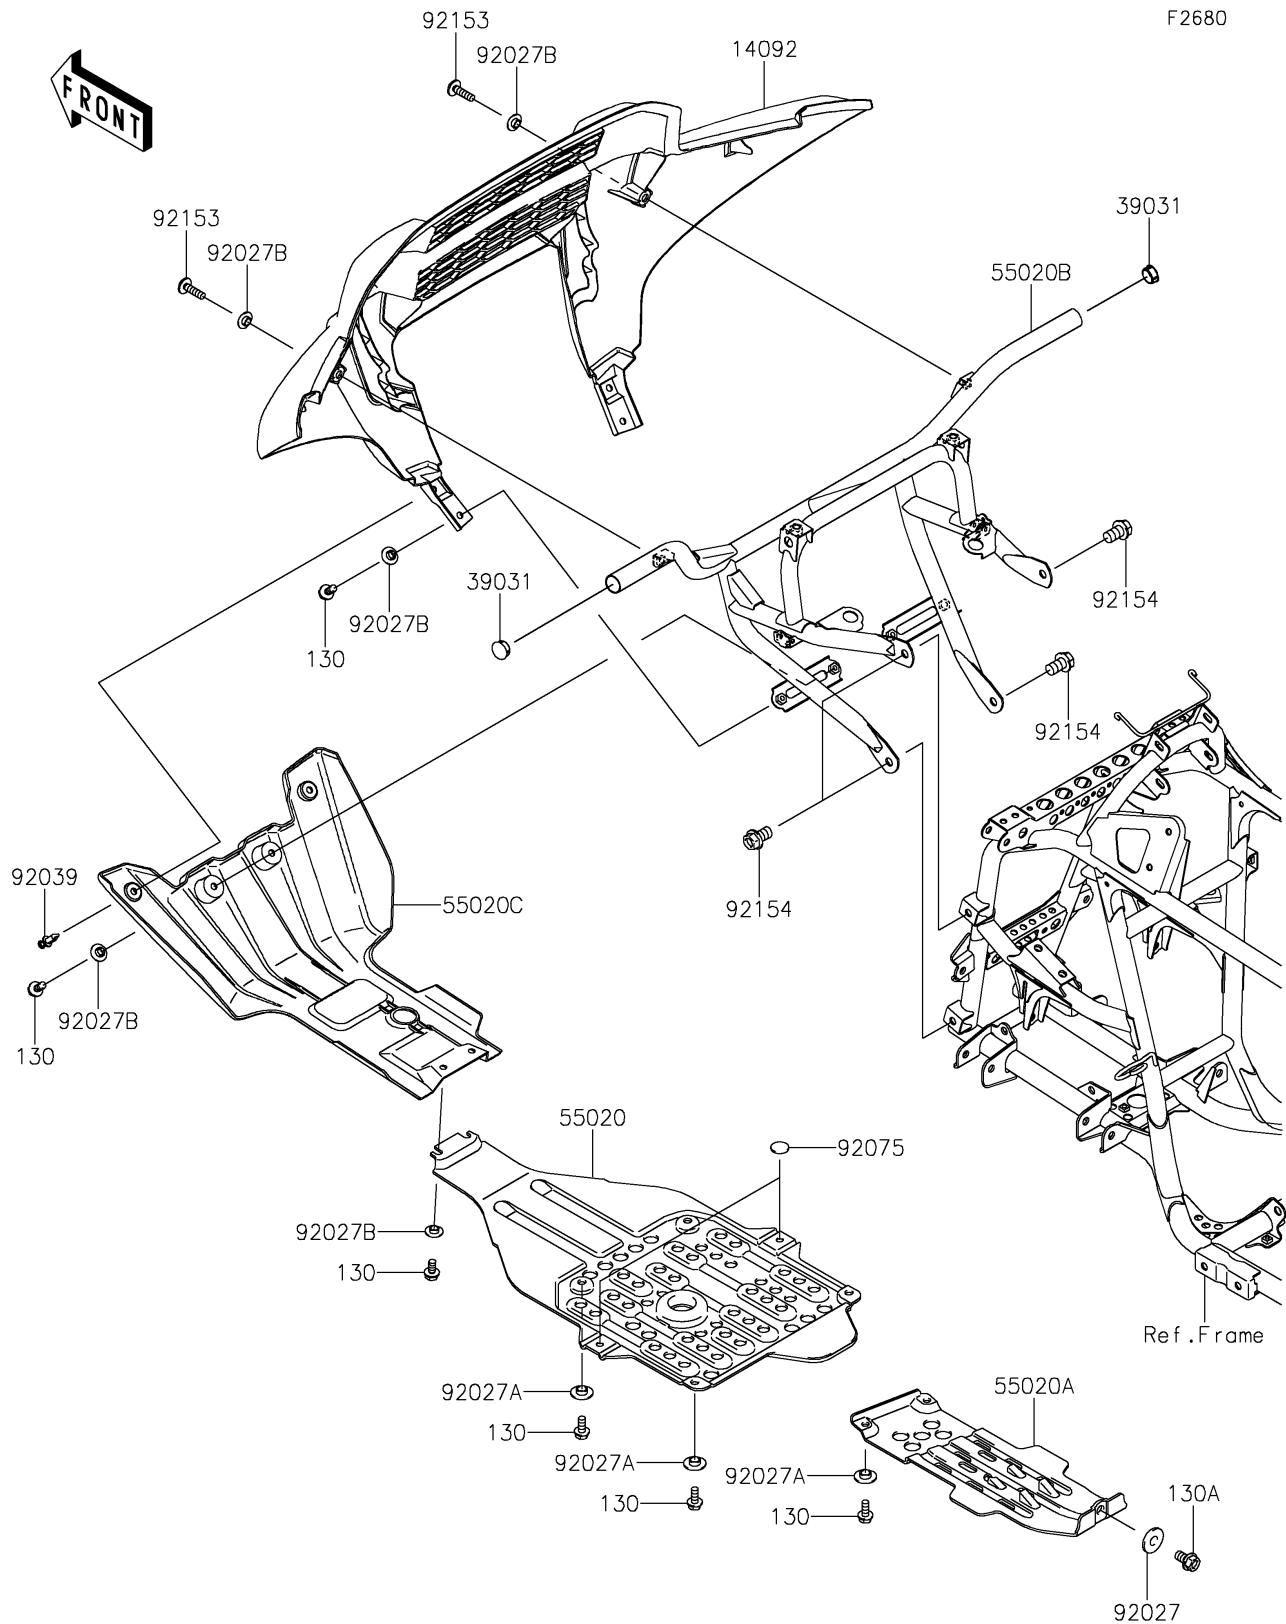

2022 Brute Force 750 4x4i EPS Camo

PARTS DIAGRAM

Guard(s)

2022 Brute Force 750 4x4i EPS Camo

Kawasaki
Let the Good Times Roll®

PARTS LIST

Guard(s)

ITEM NAME

PART NUMBER

QUANTITY
