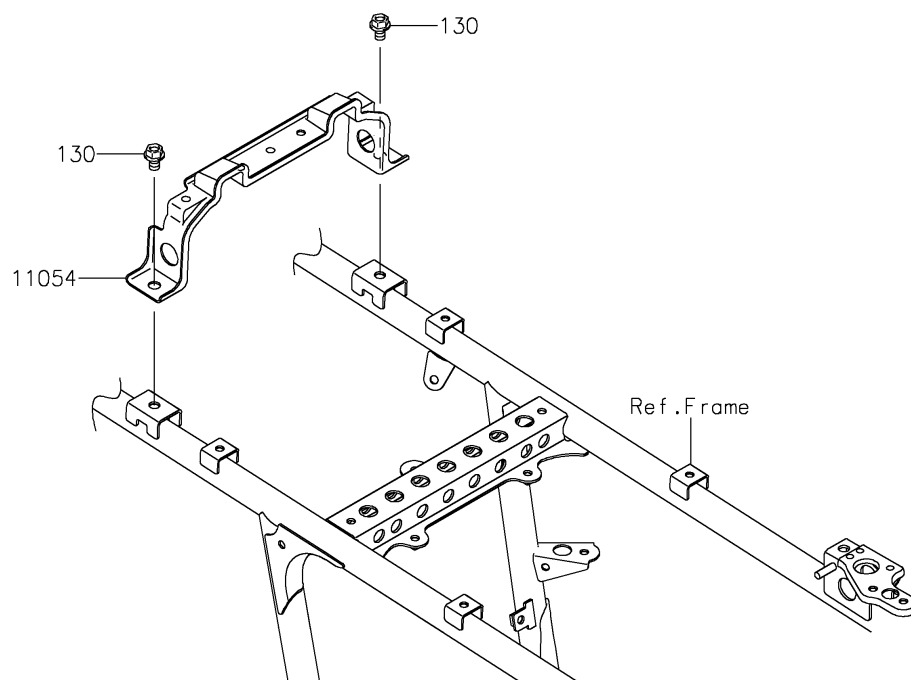

2022 Brute Force 750 4x4i EPS Camo

Kawasaki
Let the Good Times Roll®

PARTS DIAGRAM

Seat

F2510

2022 Brute Force 750 4x4i EPS Camo

PARTS LIST

Seat

ITEM NAME	PART NUMBER	QUANTITY
-----------	-------------	----------
