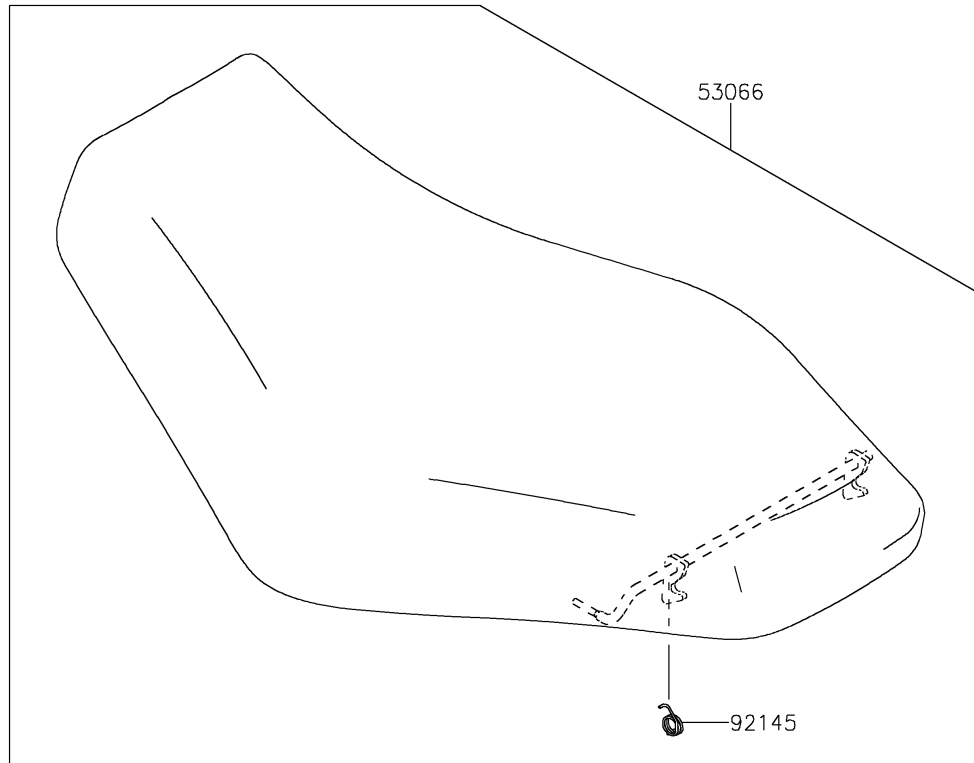

2022 Brute Force 750 4x4i EPS Camo

Kawasaki
Let the Good Times Roll®

PARTS DIAGRAM

Seat

F2510

2022 Brute Force 750 4x4i EPS Camo

PARTS LIST

Seat

ITEM NAME	PART NUMBER	QUANTITY
-----------	-------------	----------
