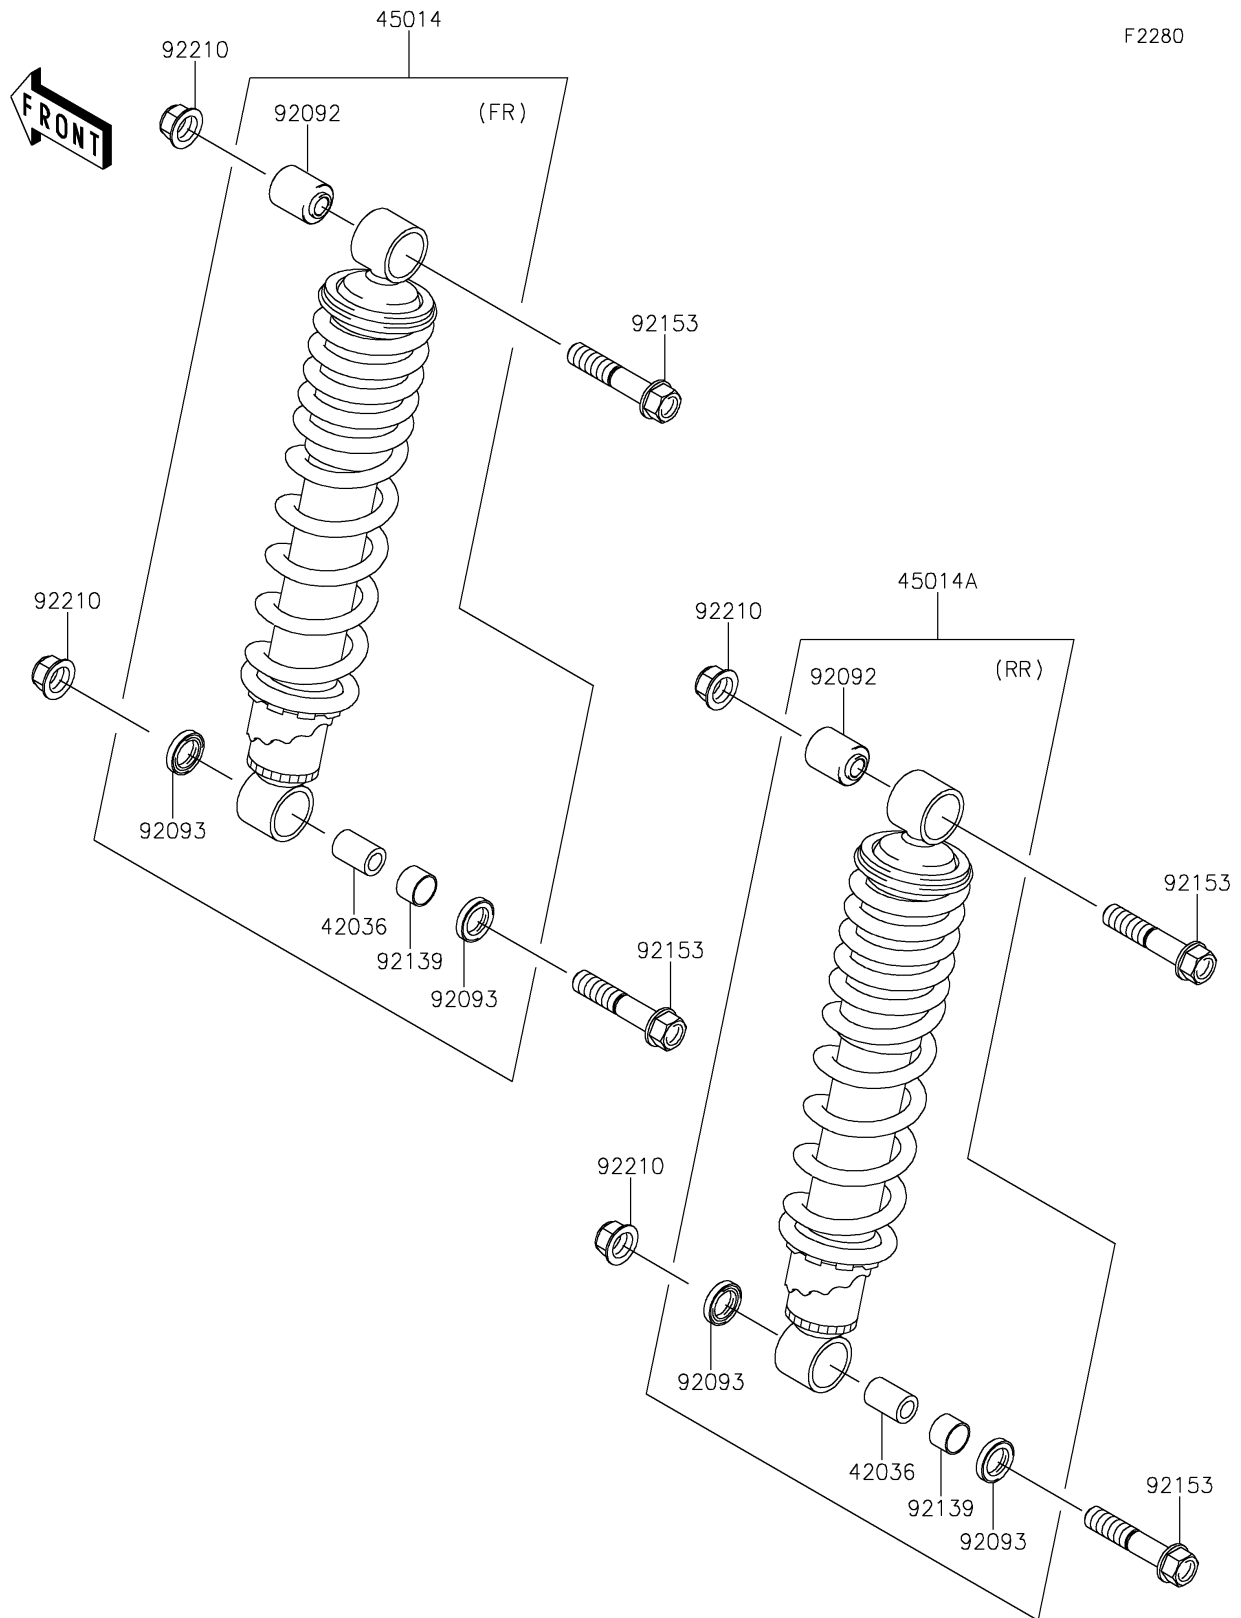

2022 Brute Force 750 4x4i EPS Camo

PARTS DIAGRAM

Shock Absorber(s)

2022 Brute Force 750 4x4i EPS Camo

Kawasaki
Let the Good Times Roll®

PARTS LIST

Shock Absorber(s)

ITEM NAME

PART NUMBER

QUANTITY
