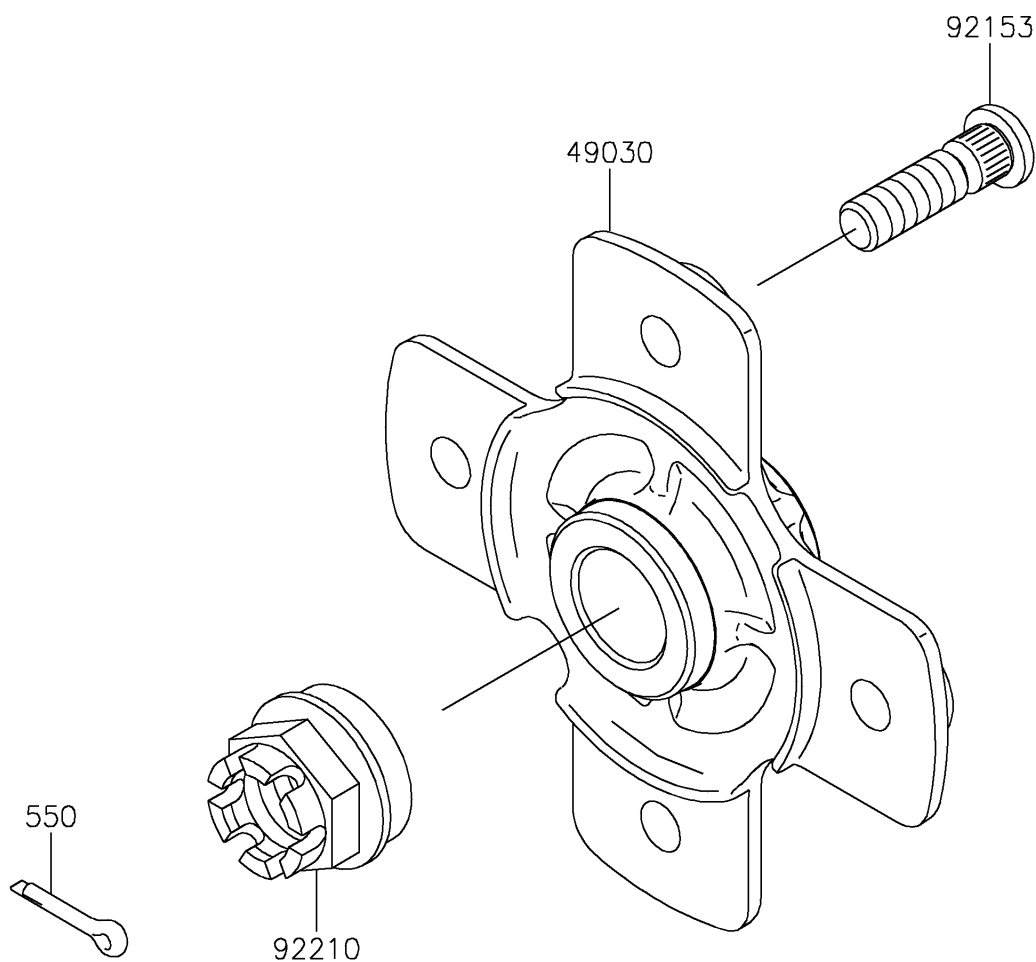

2022 Brute Force 750 4x4i EPS Camo

Kawasaki
Let the Good Times Roll®

PARTS DIAGRAM

Rear Hub

F2240

2022 Brute Force 750 4x4i EPS Camo

PARTS LIST

Rear Hub

ITEM NAME	PART NUMBER	QUANTITY
-----------	-------------	----------
