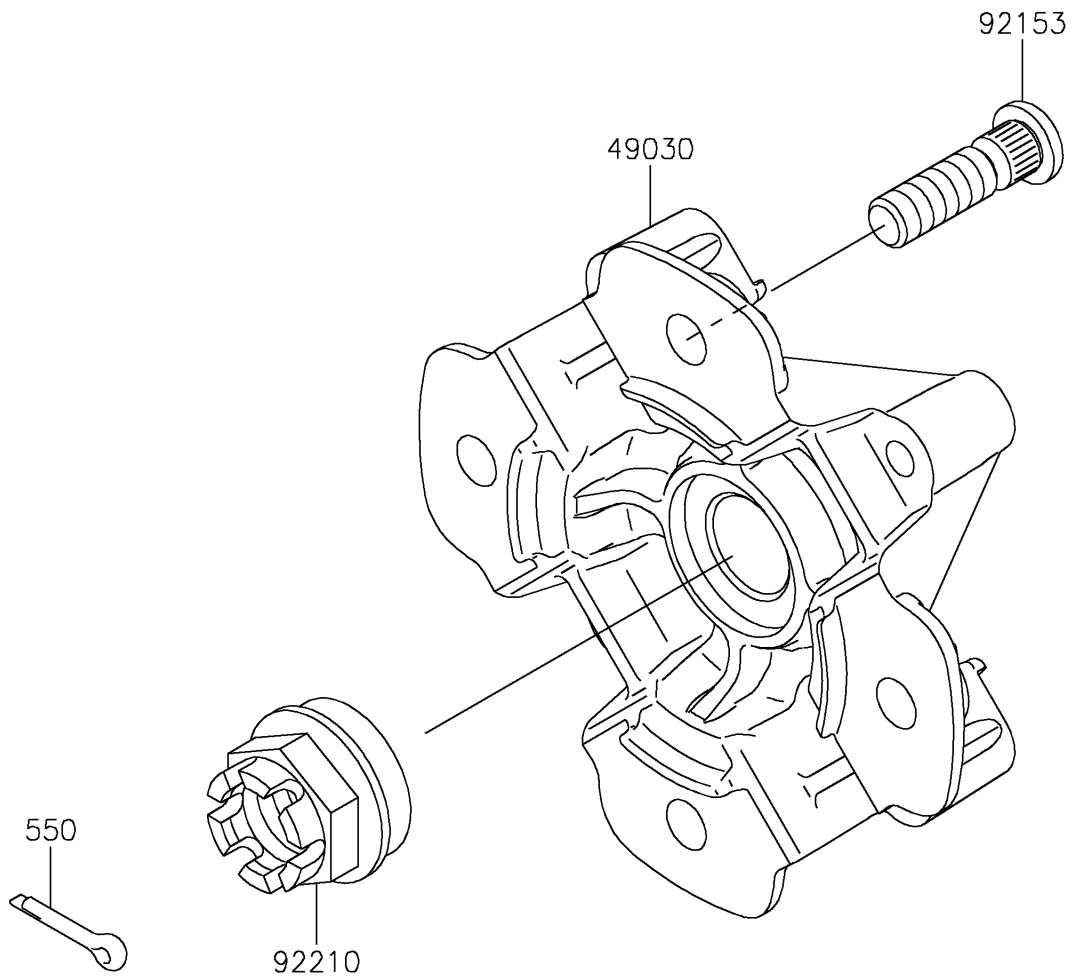

2022 Brute Force 750 4x4i EPS Camo

Kawasaki
Let the Good Times Roll®

PARTS DIAGRAM

Front Hub

F2230

2022 Brute Force 750 4x4i EPS Camo

PARTS LIST

Front Hub

ITEM NAME	PART NUMBER	QUANTITY
-----------	-------------	----------
