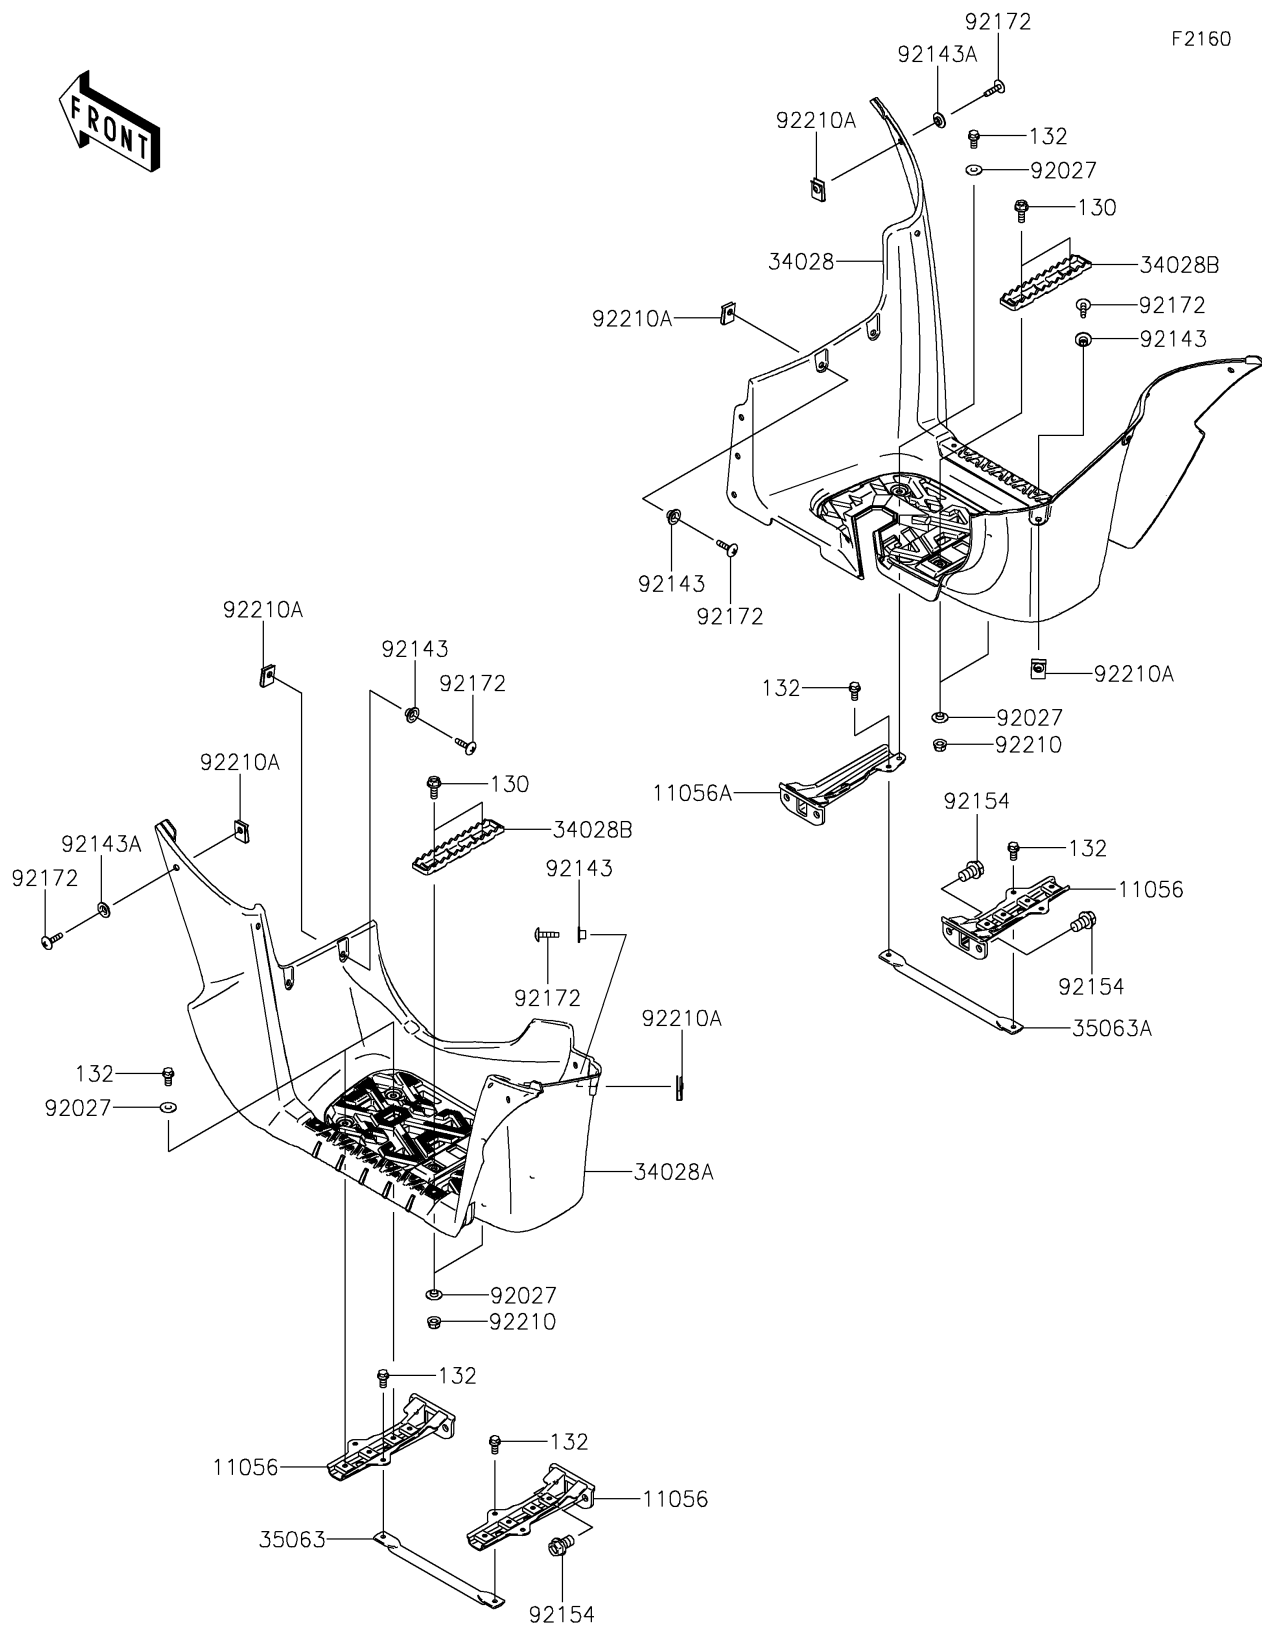

2022 Brute Force 750 4x4i EPS Camo

PARTS DIAGRAM

Footrests

2022 Brute Force 750 4x4i EPS Camo

Kawasaki
Let the Good Times Roll®

PARTS LIST

Footrests

ITEM NAME	PART NUMBER	QUANTITY
-----------	-------------	----------
