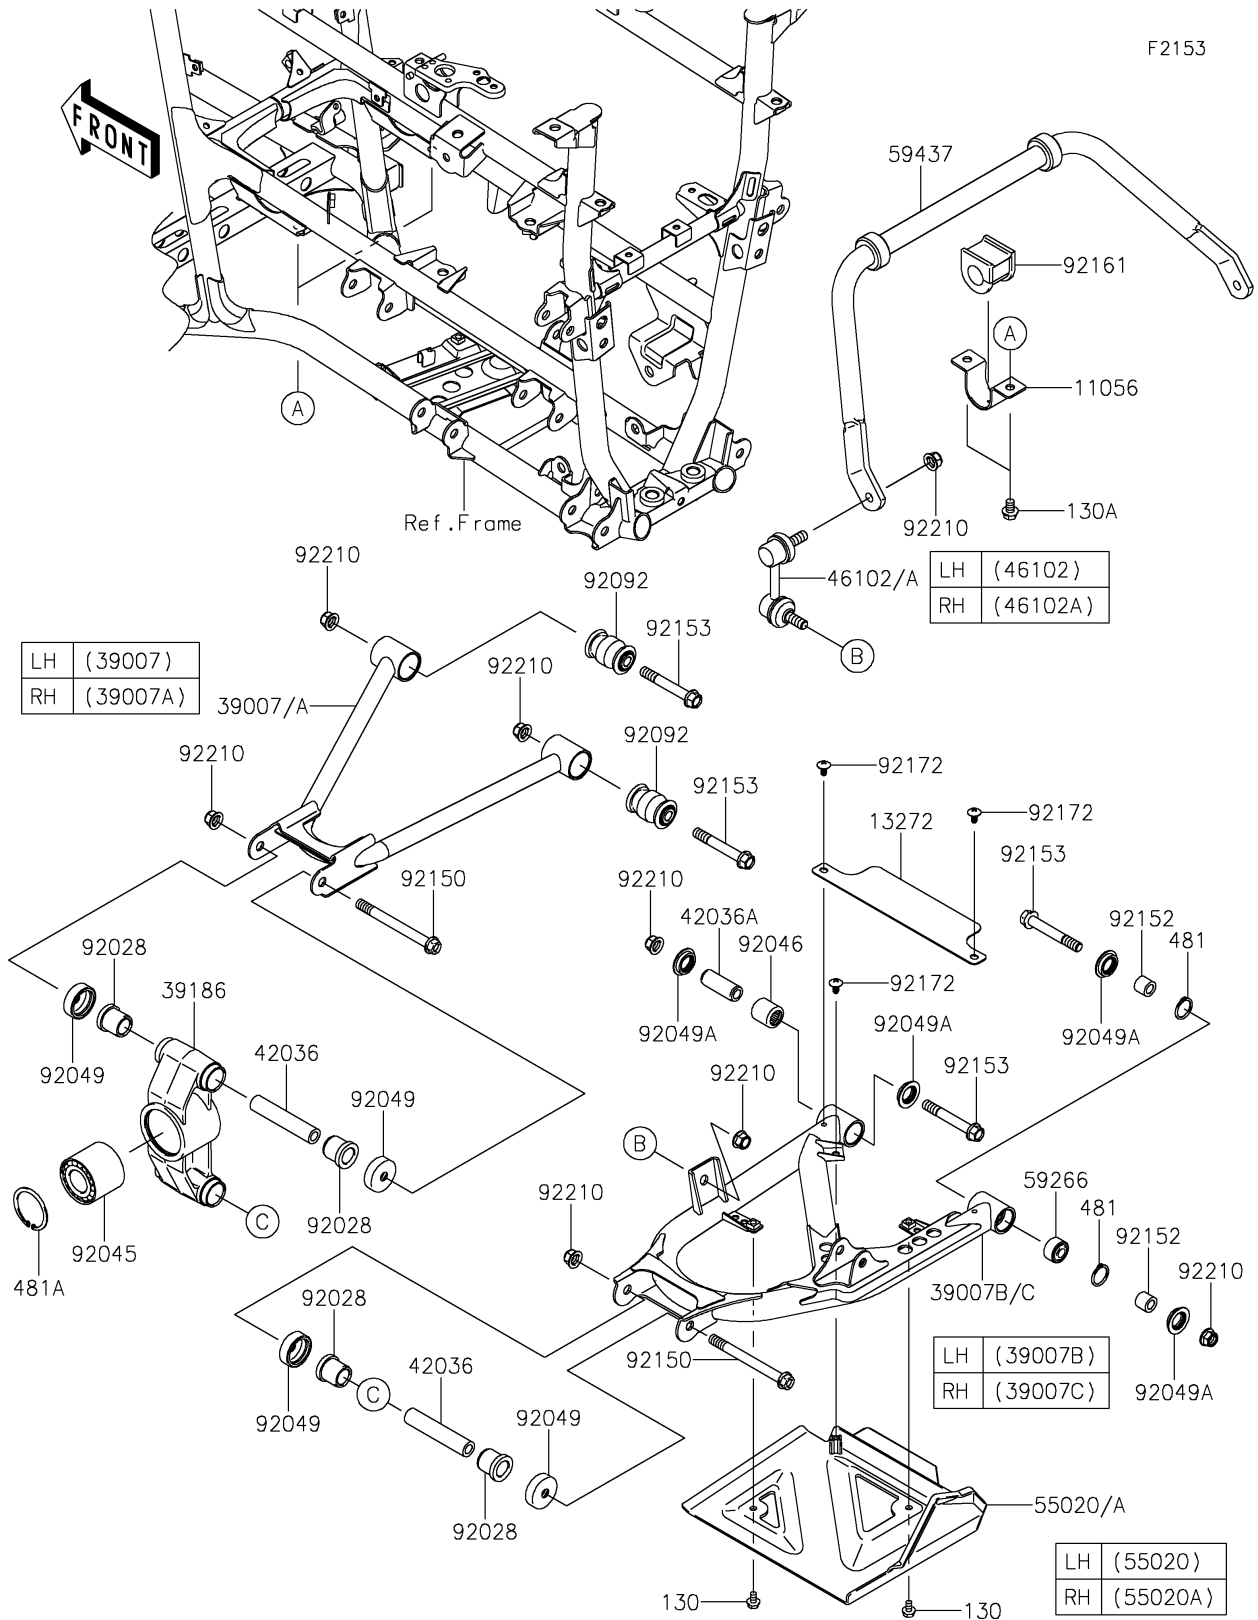

2022 Brute Force 750 4x4i EPS Camo

PARTS DIAGRAM

Rear Suspension

2022 Brute Force 750 4x4i EPS Camo

Kawasaki
Let the Good Times Roll®

PARTS LIST

Rear Suspension

ITEM NAME	PART NUMBER	QUANTITY
-----------	-------------	----------
