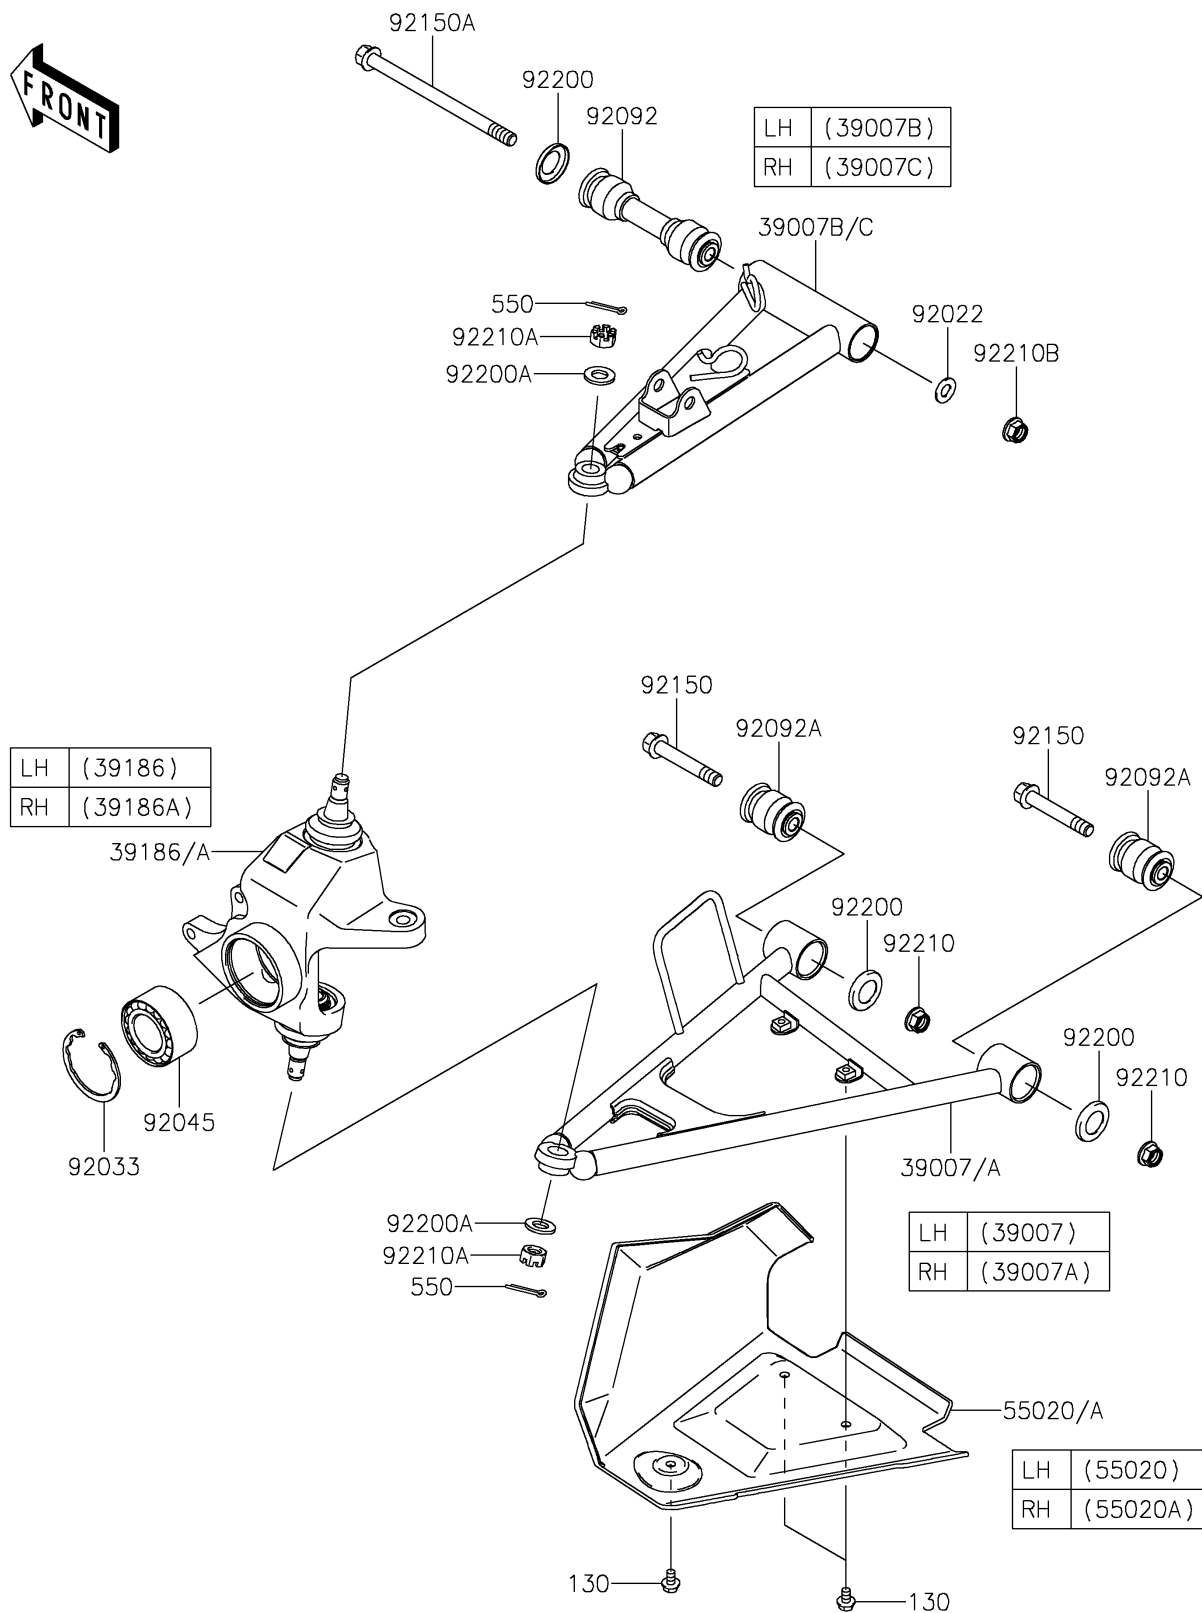

2022 Brute Force 750 4x4i EPS Camo

PARTS DIAGRAM

Front Suspension

F2152

2022 Brute Force 750 4x4i EPS Camo

PARTS LIST

Front Suspension

ITEM NAME	PART NUMBER	QUANTITY
-----------	-------------	----------
