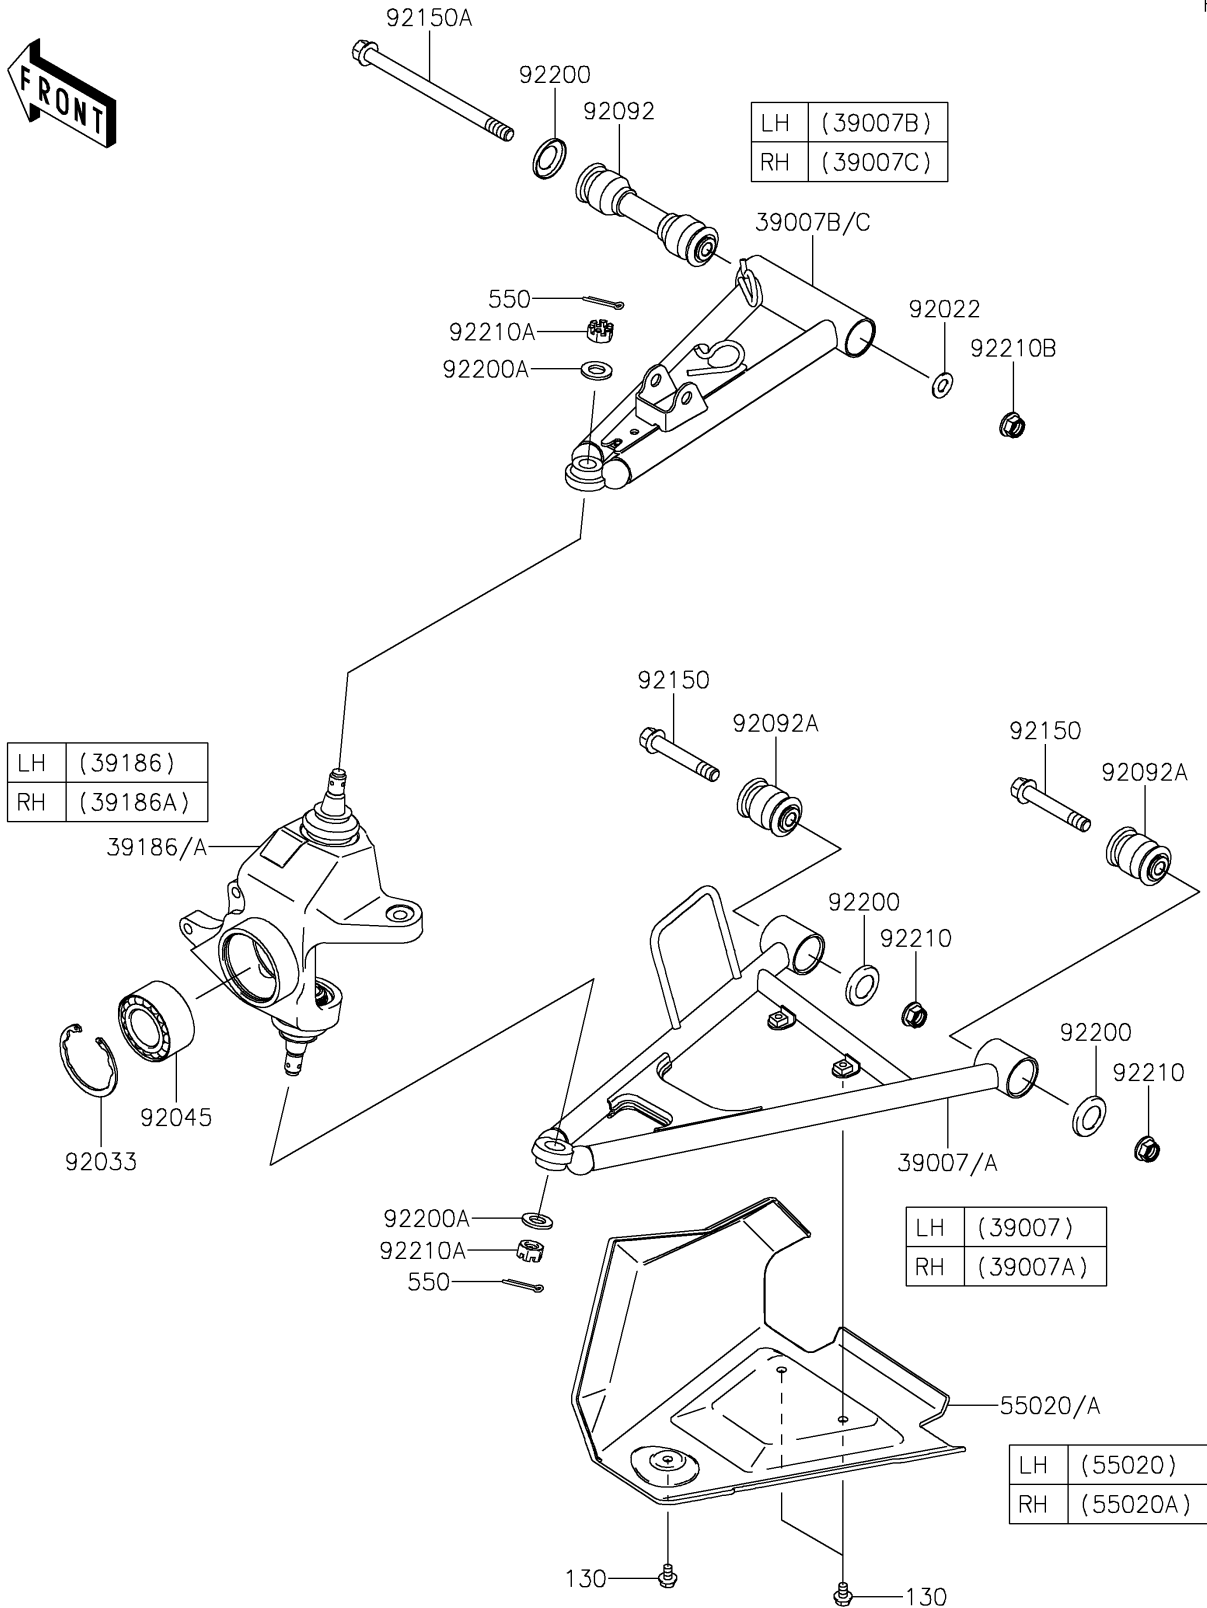

2021 BRUTE FORCE® 750 4x4i EPS CAMO

PARTS DIAGRAM

Front Suspension

F2152