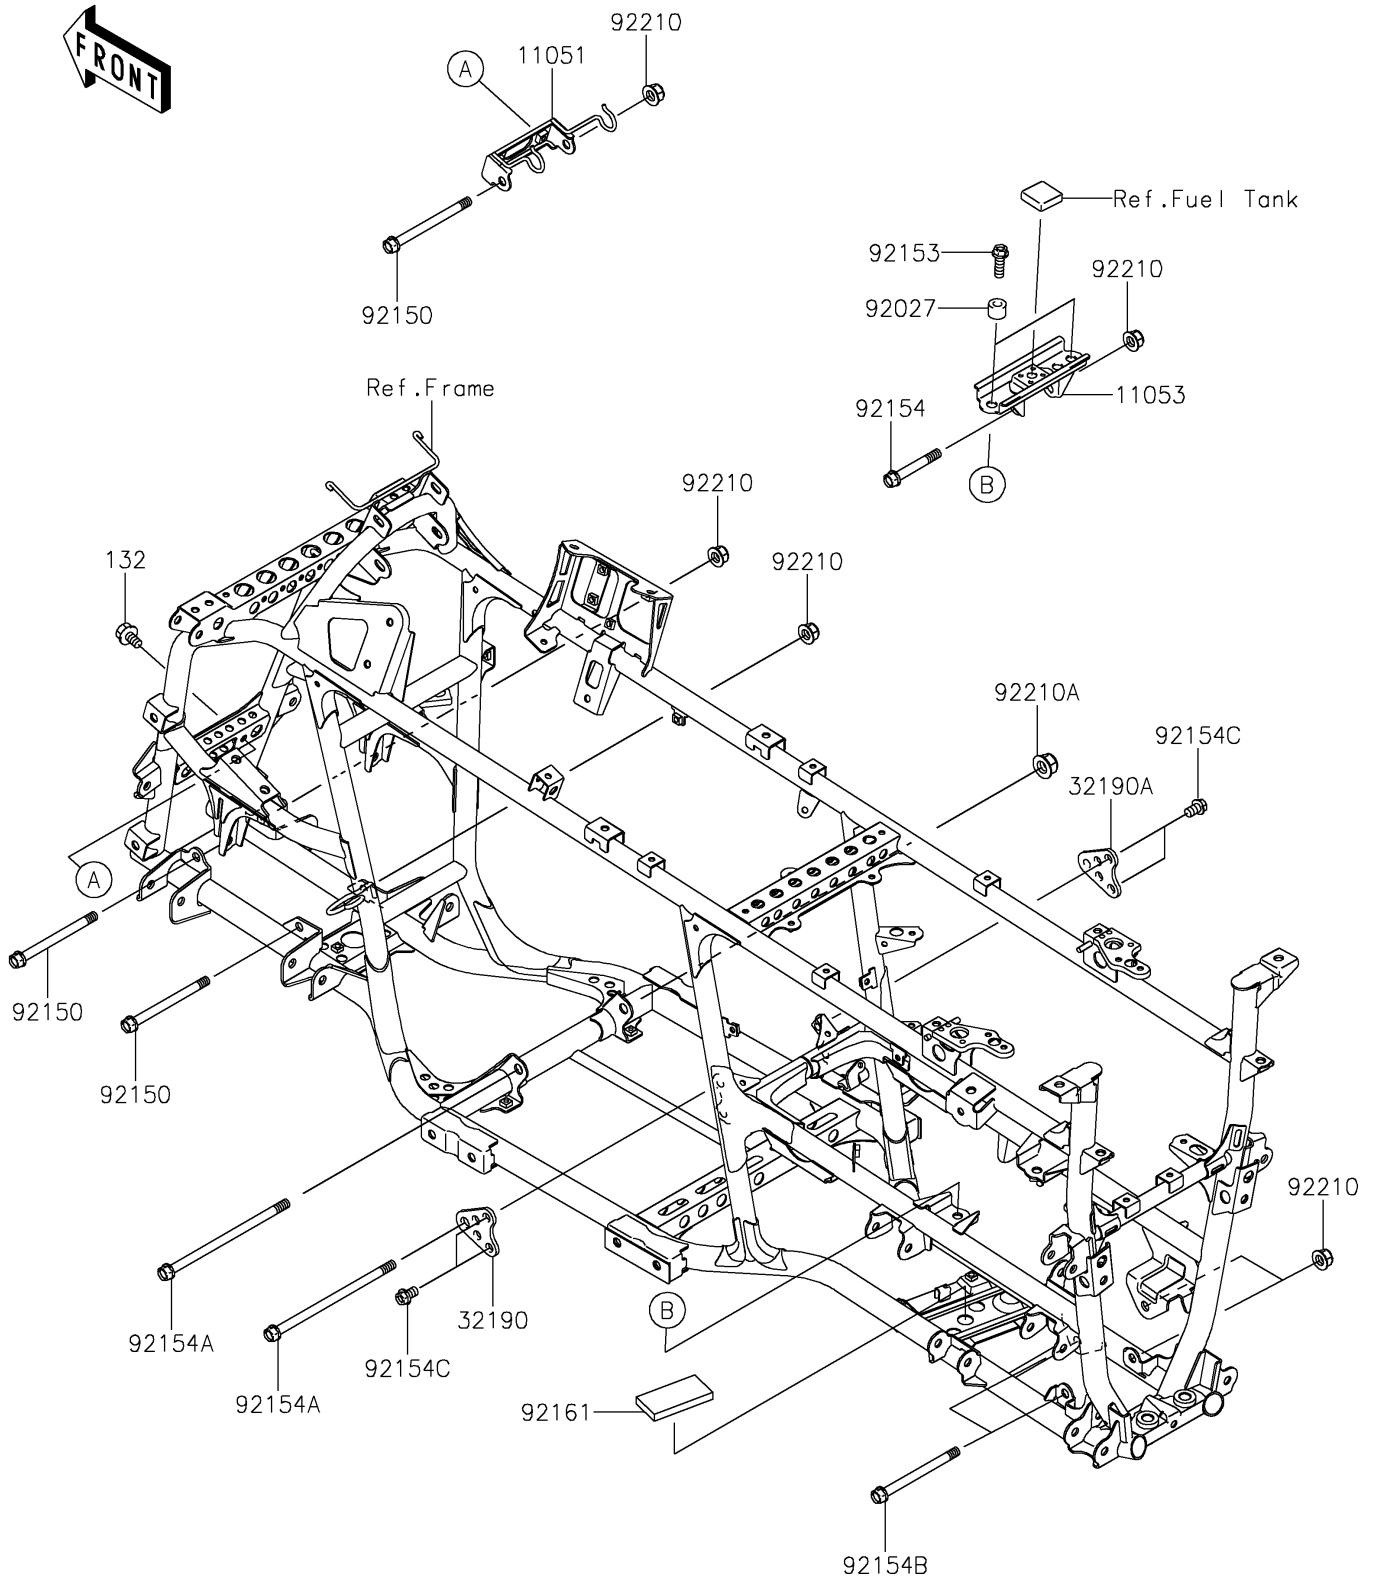

2022 Brute Force 750 4x4i EPS Camo

PARTS DIAGRAM

Engine Mount

F2122

2022 Brute Force 750 4x4i EPS Camo

Kawasaki
Let the Good Times Roll®

PARTS LIST Engine Mount

ITEM NAME	PART NUMBER	QUANTITY
-----------	-------------	----------
