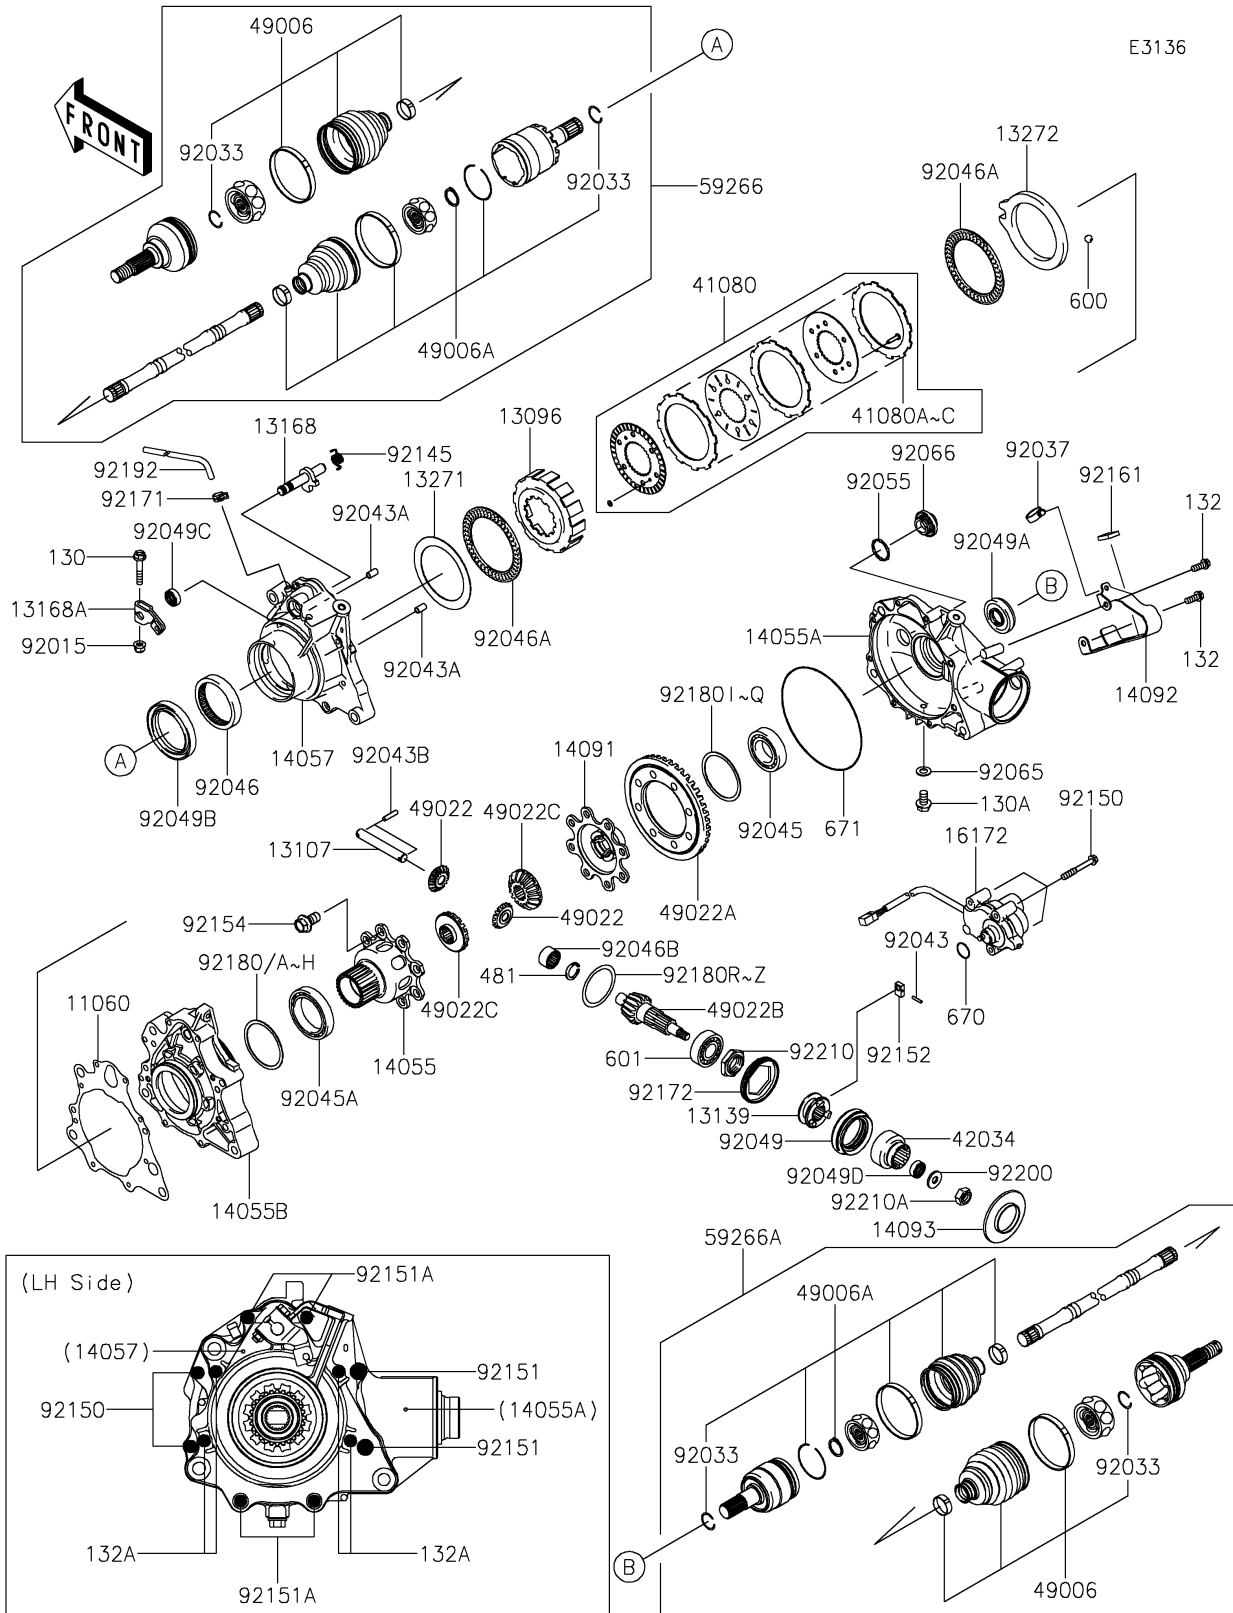

2021 BRUTE FORCE® 750 4x4i EPS CAMO

PARTS DIAGRAM

Drive Shaft-Front

2021 BRUTE FORCE® 750 4x4i EPS CAMO

PARTS LIST

Drive Shaft-Front

ITEM NAME	PART NUMBER	QUANTITY
-----------	-------------	----------
