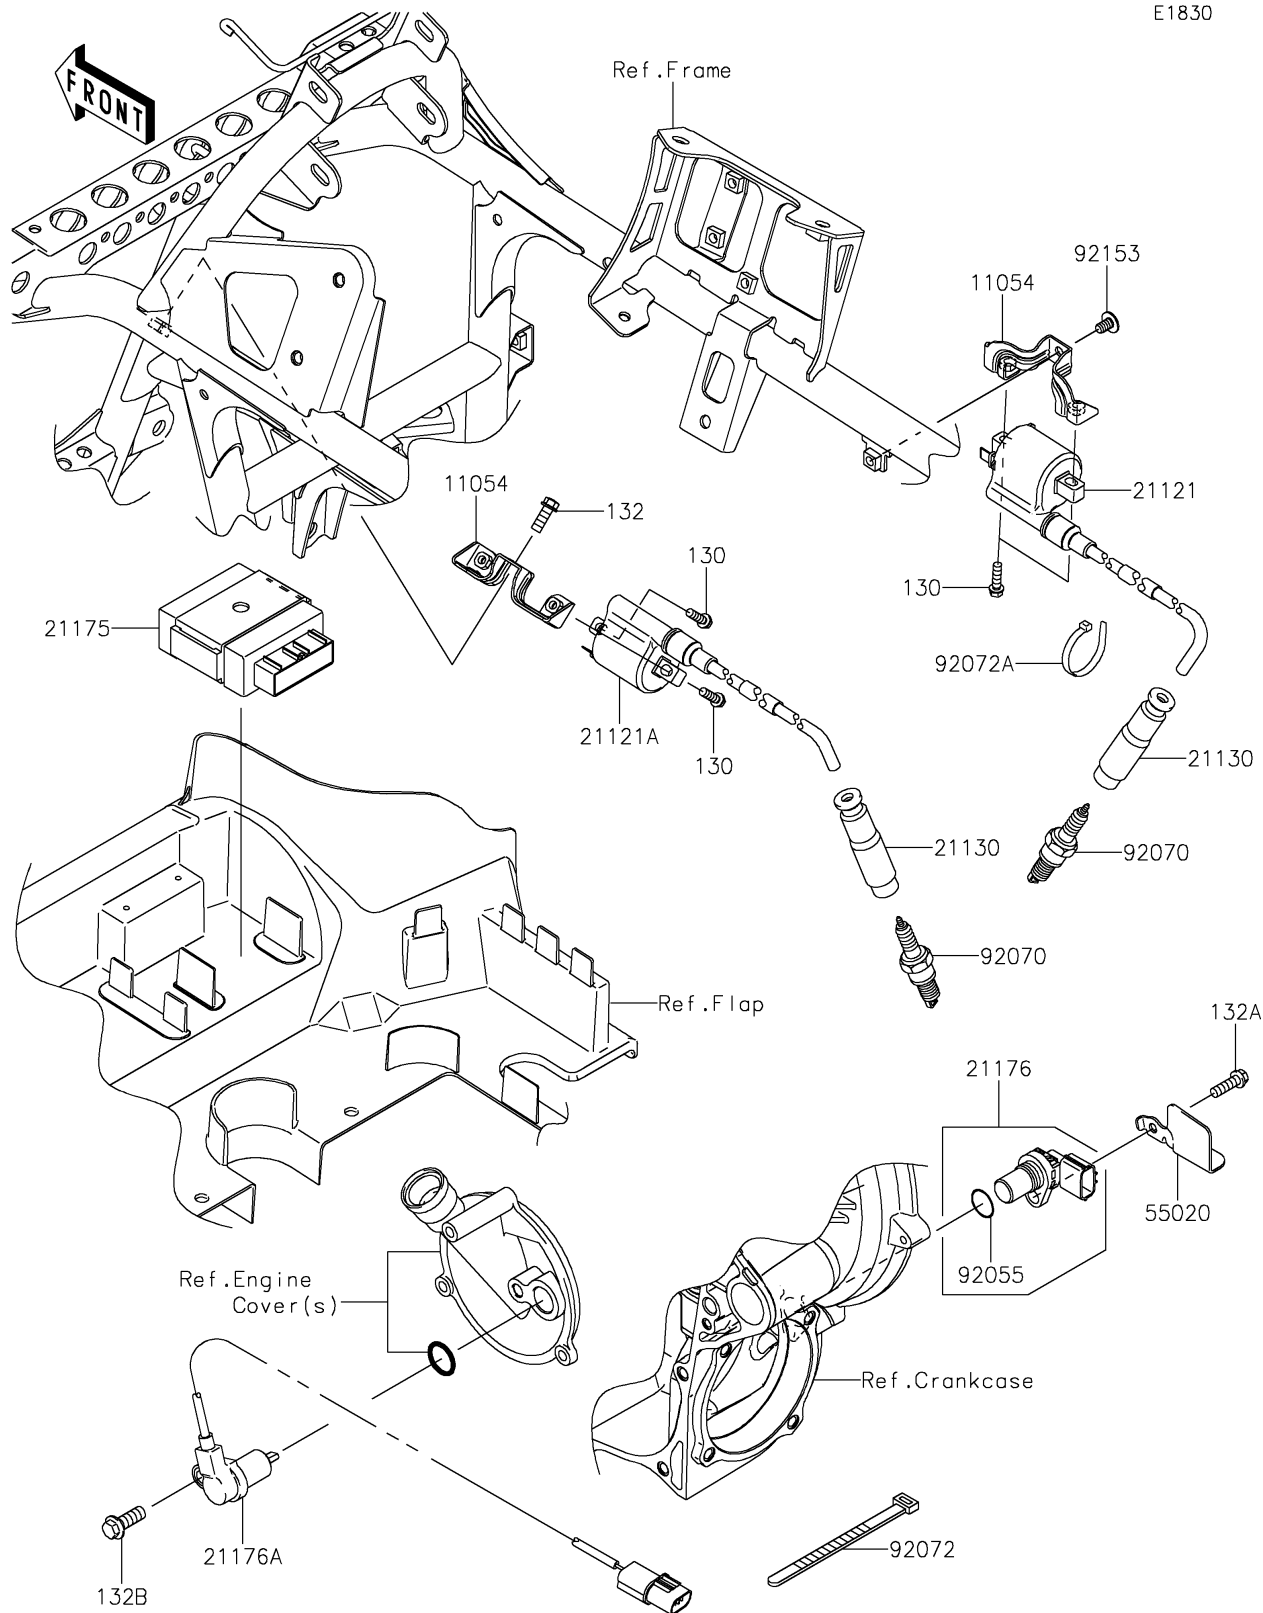

2022 Brute Force 750 4x4i EPS Camo

PARTS DIAGRAM

Ignition System

E1830

2022 Brute Force 750 4x4i EPS Camo

PARTS LIST

Ignition System

ITEM NAME	PART NUMBER	QUANTITY
-----------	-------------	----------
