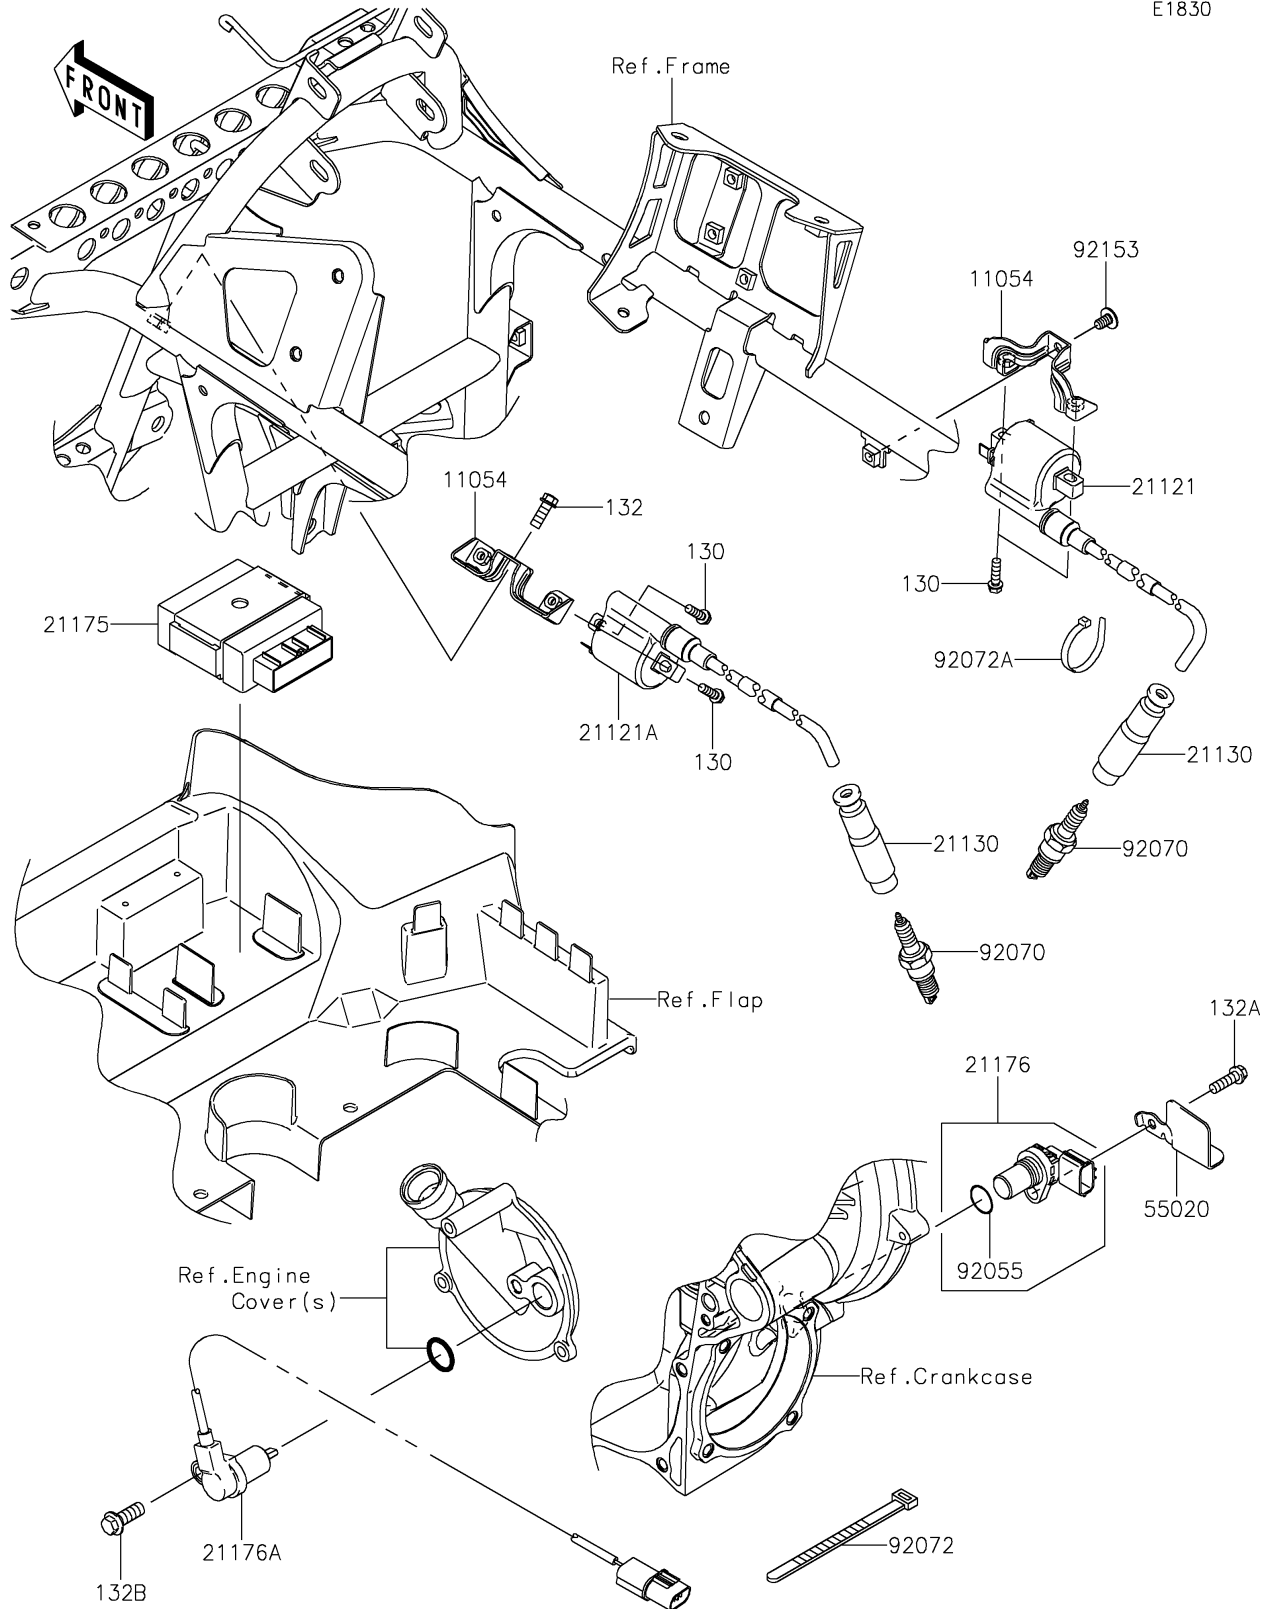

2021 BRUTE FORCE® 750 4x4i EPS CAMO

PARTS DIAGRAM

Ignition System

E1830

2021 BRUTE FORCE® 750 4x4i EPS CAMO

PARTS LIST Ignition System

ITEM NAME	PART NUMBER	QUANTITY
-----------	-------------	----------
