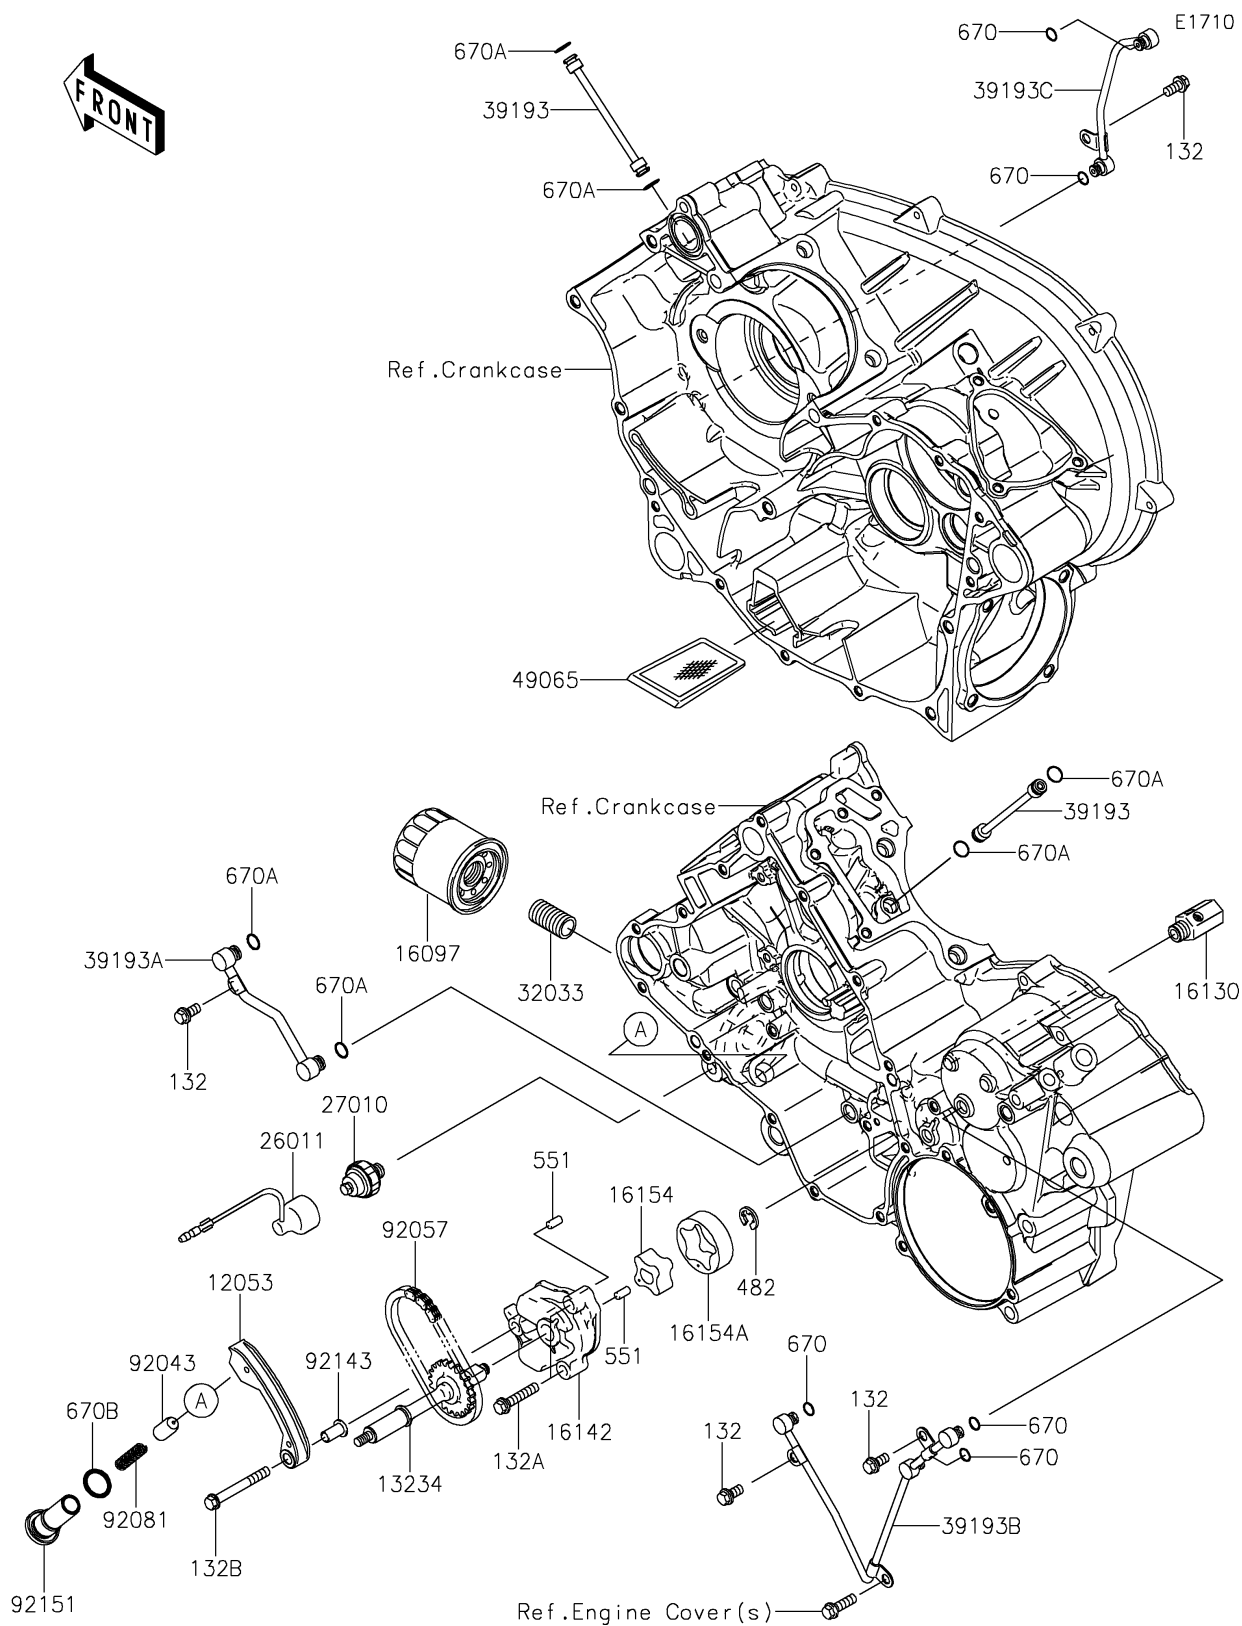

# 2022 Brute Force 750 4x4i EPS Camo

## PARTS DIAGRAM

### Oil Pump/Oil Filter

## PARTS LIST

Oil Pump/Oil Filter

ITEM NAME	PART NUMBER	QUANTITY
-----------	-------------	----------

---