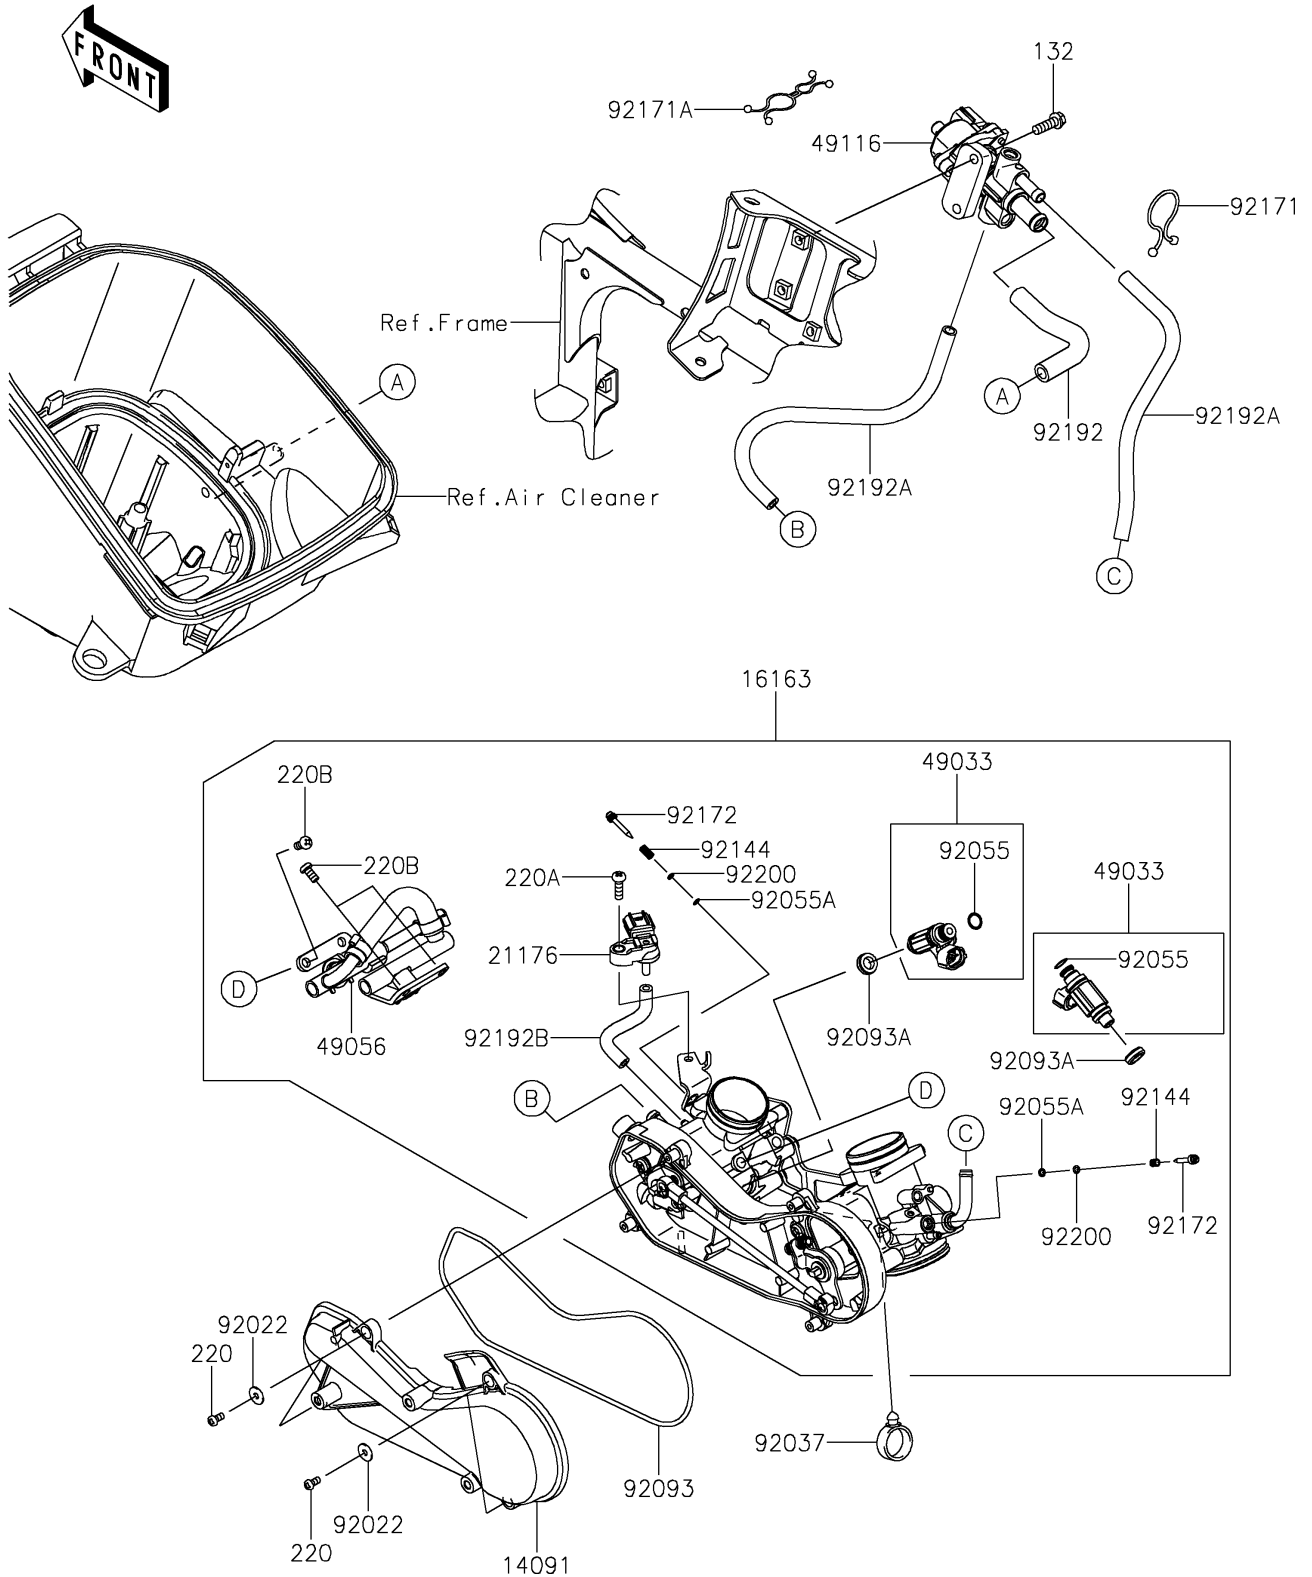

2021 BRUTE FORCE® 750 4x4i EPS CAMO

PARTS DIAGRAM

Throttle

E1510

2021 BRUTE FORCE® 750 4x4i EPS CAMO

Kawasaki
Let the Good Times Roll®

PARTS LIST

Throttle

ITEM NAME	PART NUMBER	QUANTITY
COVER,THROTTLE LINK (Ref # 14091)	14091-1731	1
THROTTLE-ASSY (Ref # 16163)	16163-0792	1
SENSOR,PRESSURE (Ref # 21176)	21176-0906	1
NOZZLE-INJECTION (Ref # 49033)	49033-0011	2
PIPE-INJECTION (Ref # 49056)	49056-0034	1
VALVE-ASSY,ISC (Ref # 49116)	49116-0021	1
WASHER,5.2X13X1 (Ref # 92022)	92022-1380	4
CLAMP,HOSE (Ref # 92037)	92037-1827	1
RING-O,INJECTION NOZZLE (Ref # 92055)	92055-1622	2
RING-O,AIR SCREW (Ref # 92055A)	92055-1658	2
SEAL (Ref # 92093)	92093-0082	1
SEAL (Ref # 92093A)	92093-0127	2
SPRING,THROTTLE STOP SCREW (Ref # 92144)	92144-1674	2
CLAMP (Ref # 92171)	92171-1185	1
CLAMP (Ref # 92171A)	92171-1438	1
SCREW (Ref # 92172)	92172-0156	2
TUBE (Ref # 92192)	92192-0437	1
TUBE (Ref # 92192A)	92192-0439	2
TUBE (Ref # 92192B)	92192-0914	1
WASHER,PILOT AIR SCREW (Ref # 92200)	92200-1564	2
BOLT-FLANGED-SMALL,6X18 (Ref # 132)	132BD0618	2
SCREW-PAN-CROS,4X8 (Ref # 220)	220AA0408	4
SCREW-PAN-CROS,5X16 (Ref # 220A)	220AA0516	1
SCREW-PAN-CROS,6X12 (Ref # 220B)	220D0612	4