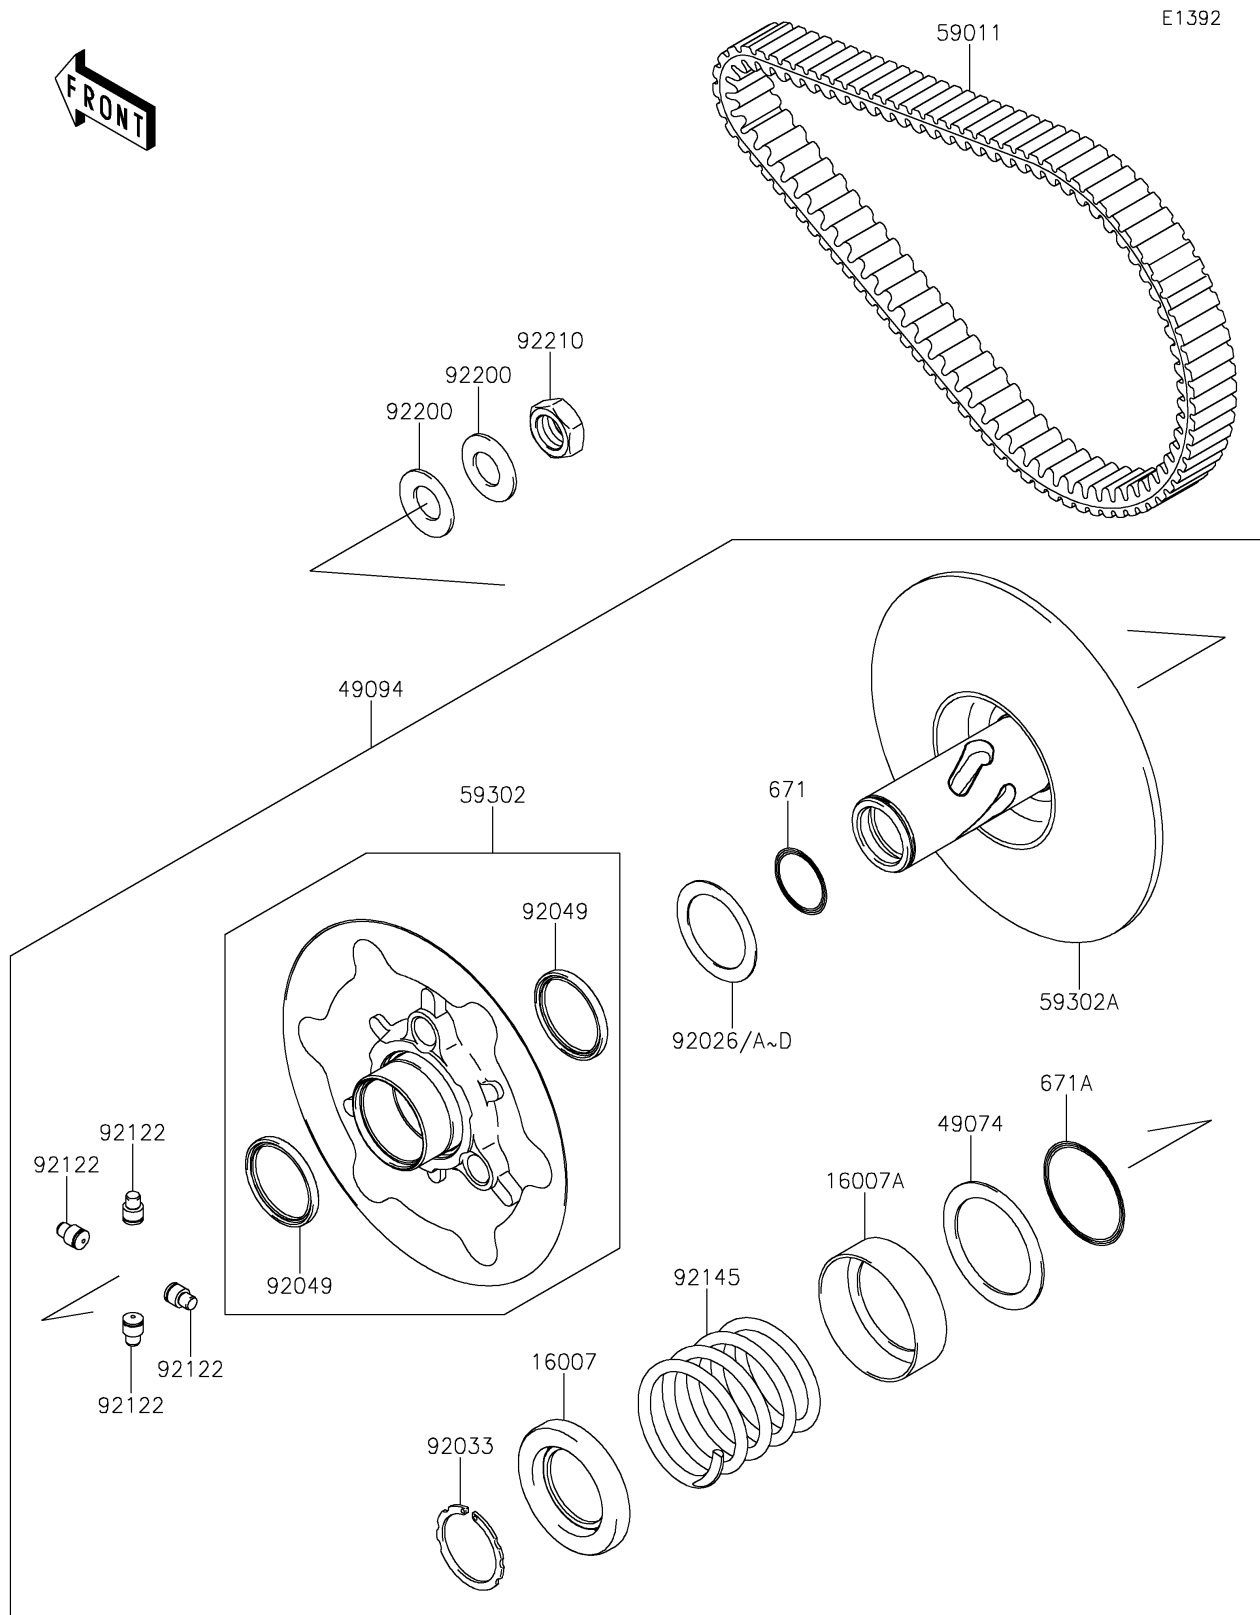

2022 Brute Force 750 4x4i EPS Camo

PARTS DIAGRAM

Driven Converter/Drive Belt

2022 Brute Force 750 4x4i EPS Camo

PARTS LIST

Driven Converter/Drive Belt

ITEM NAME	PART NUMBER	QUANTITY
-----------	-------------	----------
