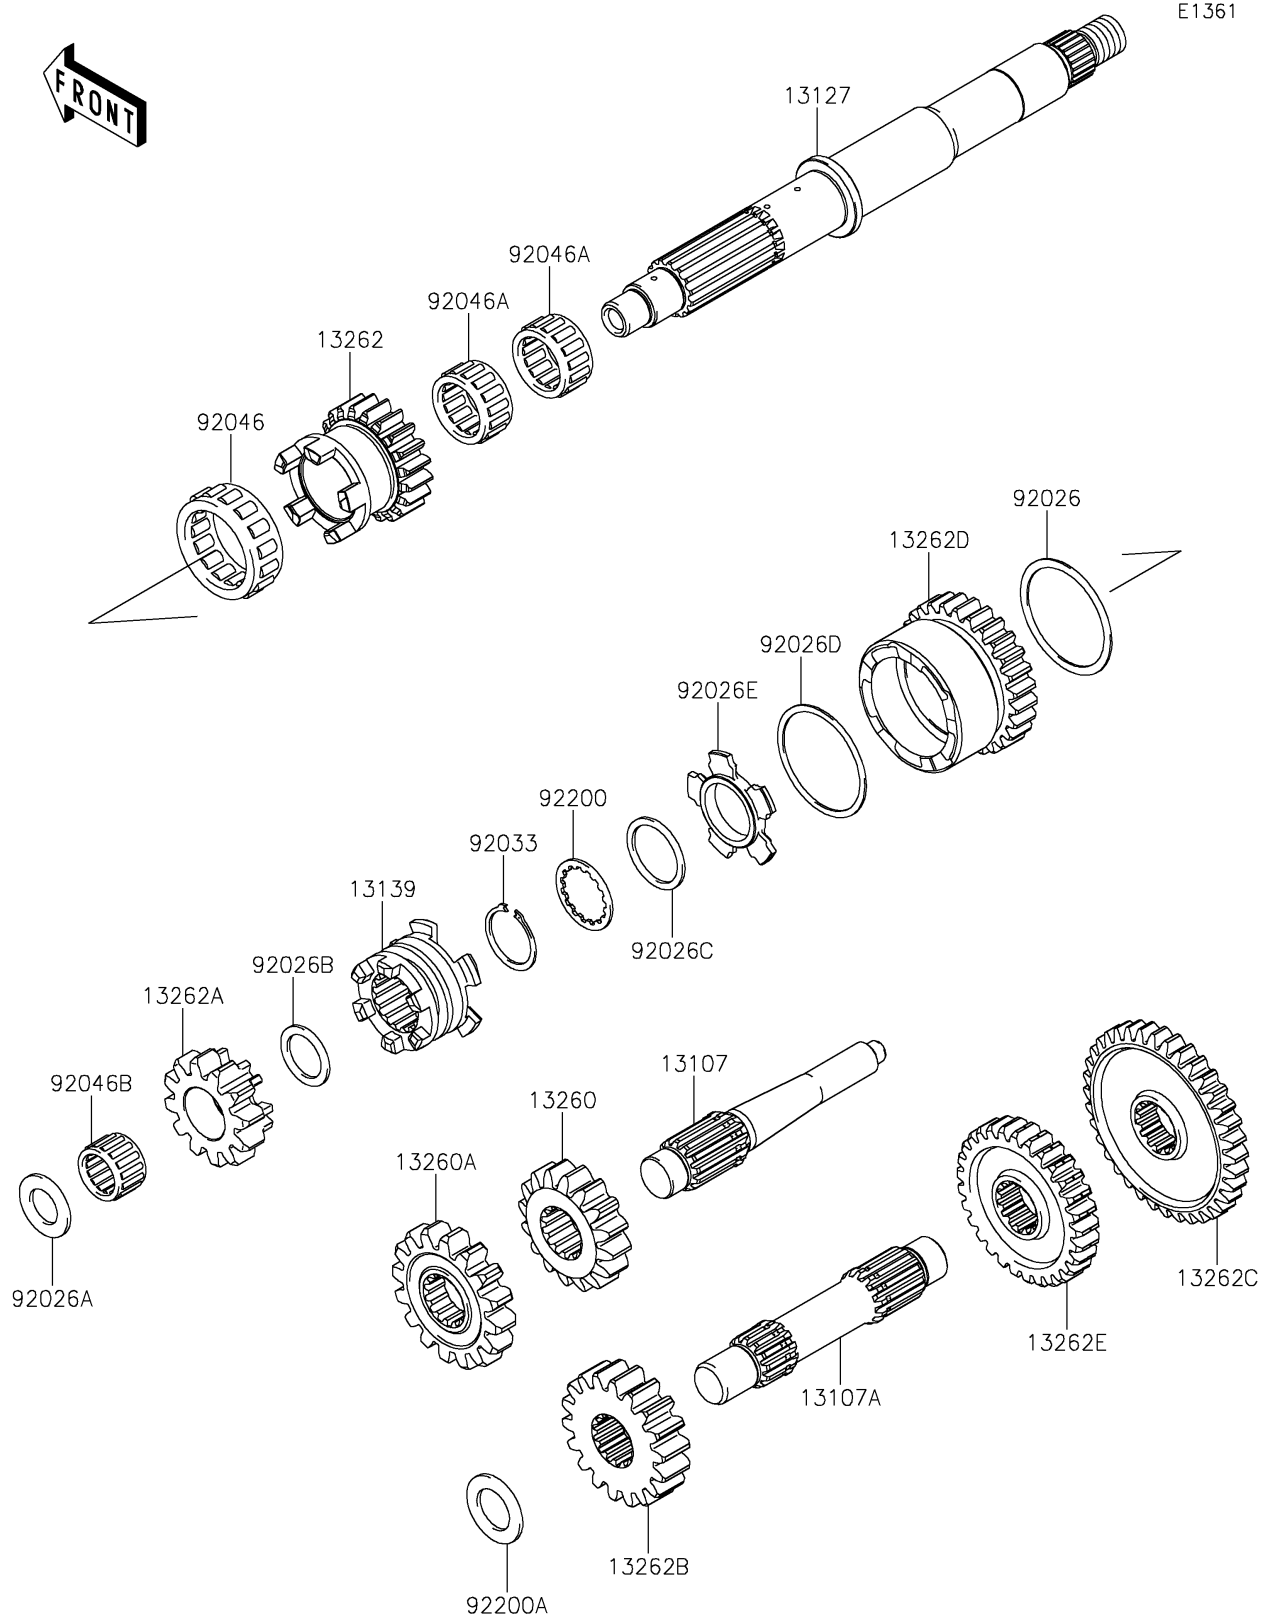

2023 BRUTE FORCE® 750 4x4i EPS CAMO

PARTS DIAGRAM

Transmission

E1361

2023 BRUTE FORCE® 750 4x4i EPS CAMO

Kawasaki
Let the Good Times Roll®

PARTS LIST

Transmission

ITEM NAME	PART NUMBER	QUANTITY
SHAFT,REVERSE,IDLE (Ref # 13107)	13107-0754	1
SHAFT,COUNTER (Ref # 13107A)	13107-0755	1
SHAFT-TRANSMISSION INPUT (Ref # 13127)	13127-0053	1
SHIFTER (Ref # 13139)	13139-0626	1
GEAR,OUTPUT REVERSE,16T (Ref # 13260)	13260-1872	1
GEAR,DRIVEN REVERSE,16T (Ref # 13260A)	13260-1873	1
GEAR,INPUT LOW,20T (Ref # 13262)	13262-0234	1
GEAR,INPUT REVERSE,12T (Ref # 13262A)	13262-0235	1
GEAR,OUTPUT DRIVE,18T (Ref # 13262B)	13262-0432	1
GEAR,DRIVEN LOW,36T (Ref # 13262C)	13262-0794	1
GEAR,INPUT HI,27T (Ref # 13262D)	13262-0837	1
GEAR,DRIVEN HI,29T (Ref # 13262E)	13262-0838	1
SPACER,48.2X56X1.0 (Ref # 92026)	92026-0163	1
SPACER,17.3X30X2.0 (Ref # 92026A)	92026-1415	1
SPACER,21.2X29X1.6 (Ref # 92026B)	92026-1568	1
SPACER,28.2X34.5X1.6 (Ref # 92026C)	92026-1587	1
SPACER,48.2X54.3X1.0 (Ref # 92026D)	92026-1599	1
SPACER,HI&LOW (Ref # 92026E)	92026-1600	1
RING-SNAP,25.9X30.6X1.2 (Ref # 92033)	92033-1037	1
BEARING-NEEDLE,HIGH GEAR (Ref # 92046)	92046-1276	1
BEARING-NEEDLE,FWF-283317 (Ref # 92046A)	92046-1278	2
BEARING-NEEDLE,REVERSE GEAR (Ref # 92046B)	92046-1279	1
WASHER,28.5X34.0X1.5 (Ref # 92200)	92200-1240	1
WASHER,20.3X33X2.0 (Ref # 92200A)	92200-1351	1