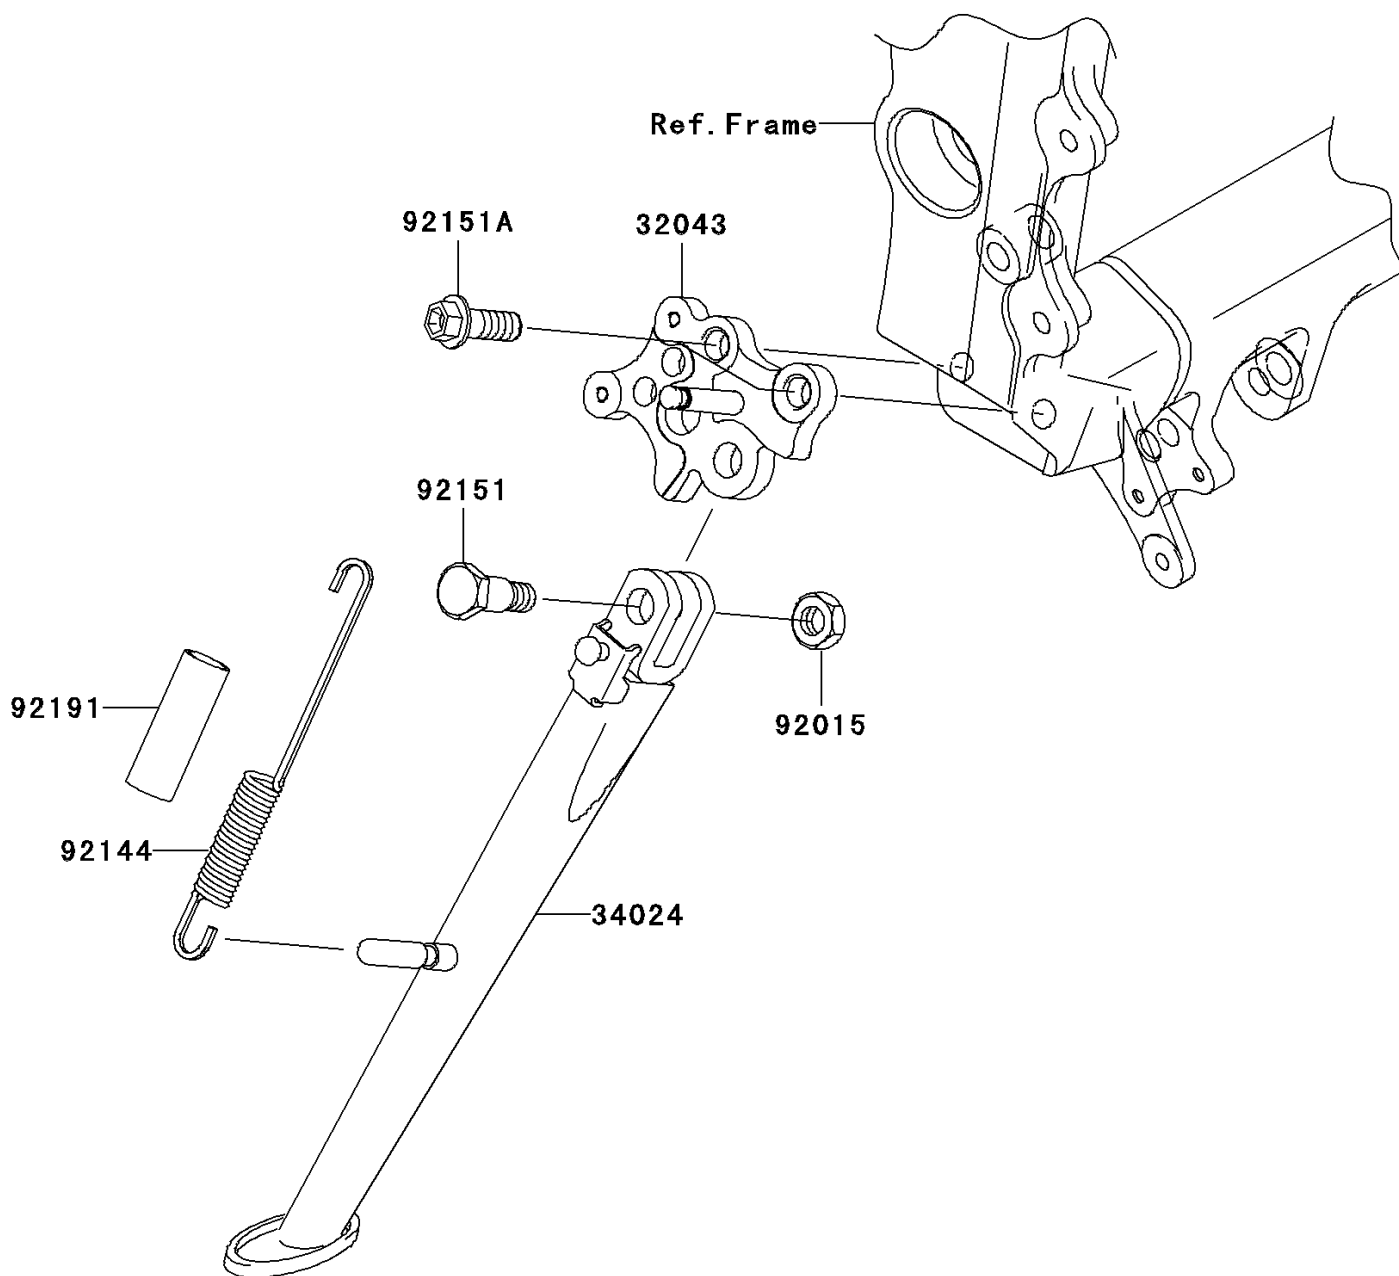

2006 Ninja® ZX™-6R

PARTS DIAGRAM

Stand(s)

Kawasaki

Let the Good Times Roll®

F2190

2006 Ninja[®] ZX[™]-6R

PARTS LIST

Stand(s)

ITEM NAME

PART NUMBER

QUANTITY
