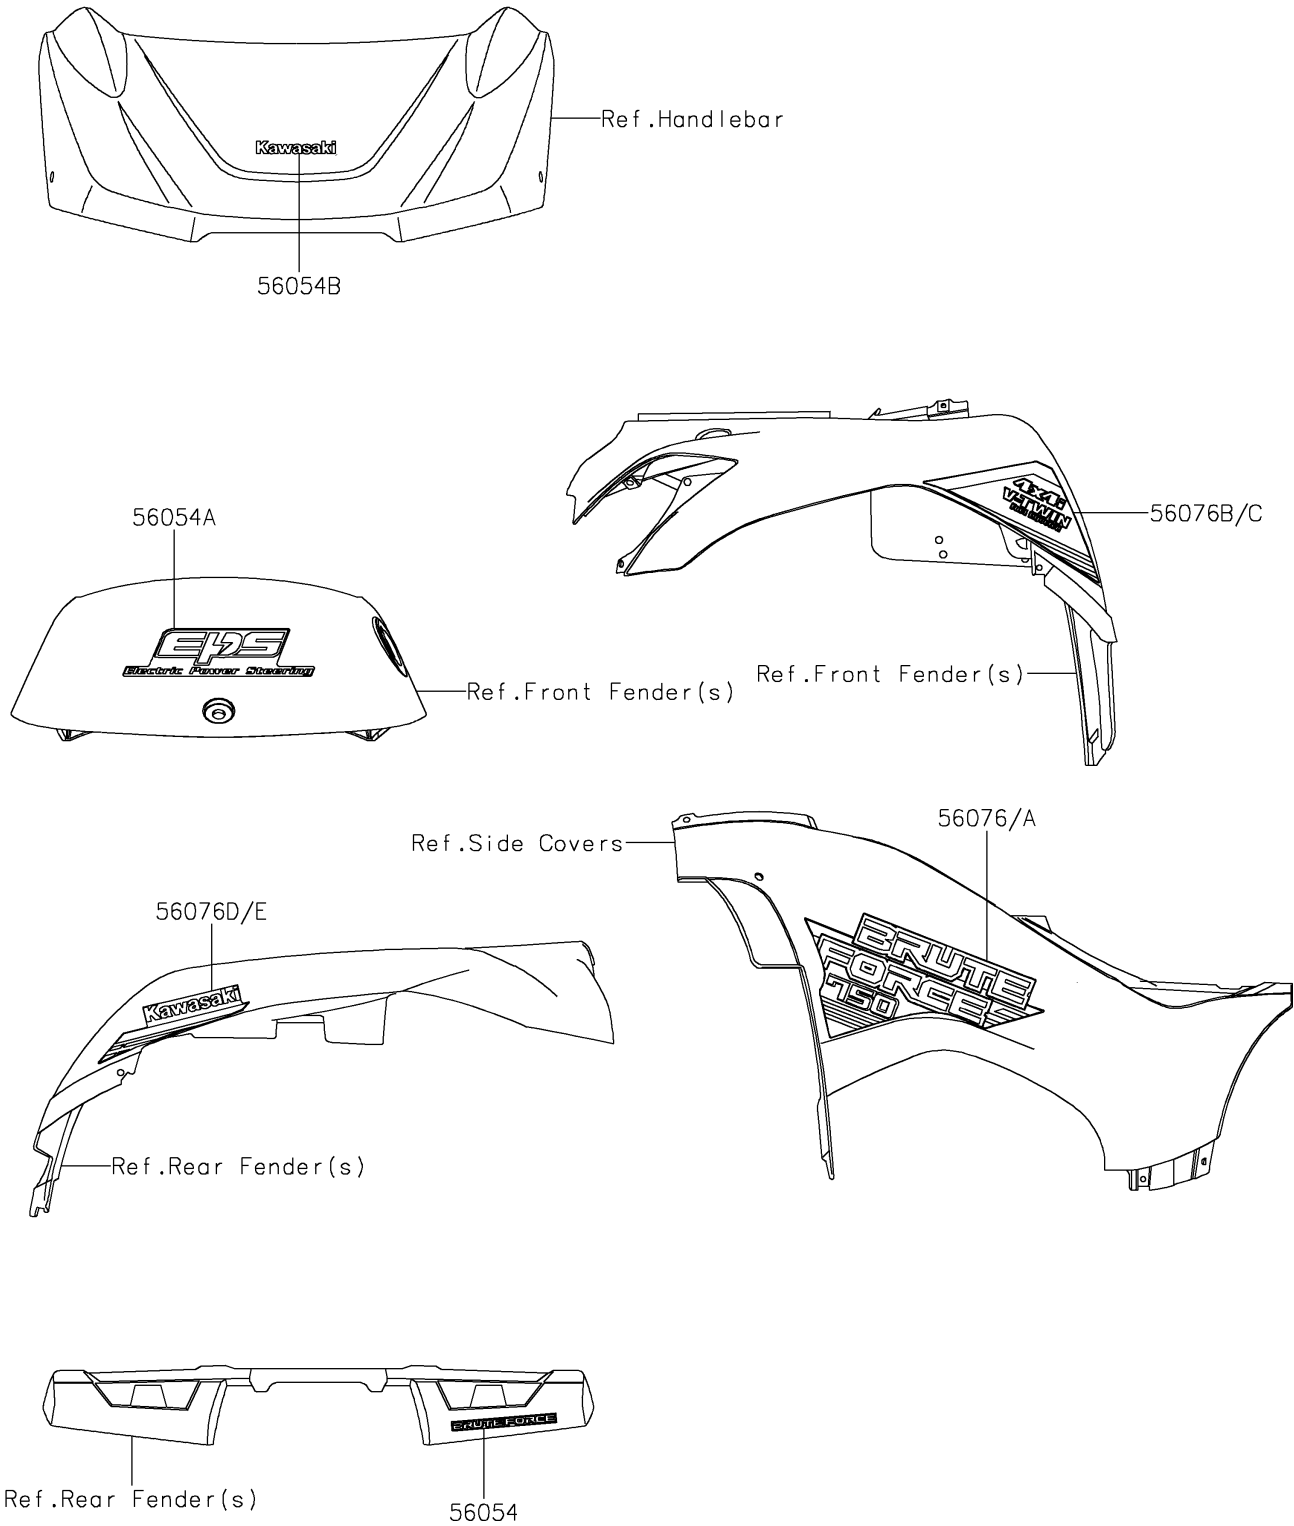

2023 Brute Force 750 4x4i EPS

PARTS DIAGRAM

Decals(Black)(GPFNN)

F2861D

2023 Brute Force 750 4x4i EPS

PARTS LIST

Decals(Black)(GPFNN)

ITEM NAME	PART NUMBER	QUANTITY
-----------	-------------	----------
